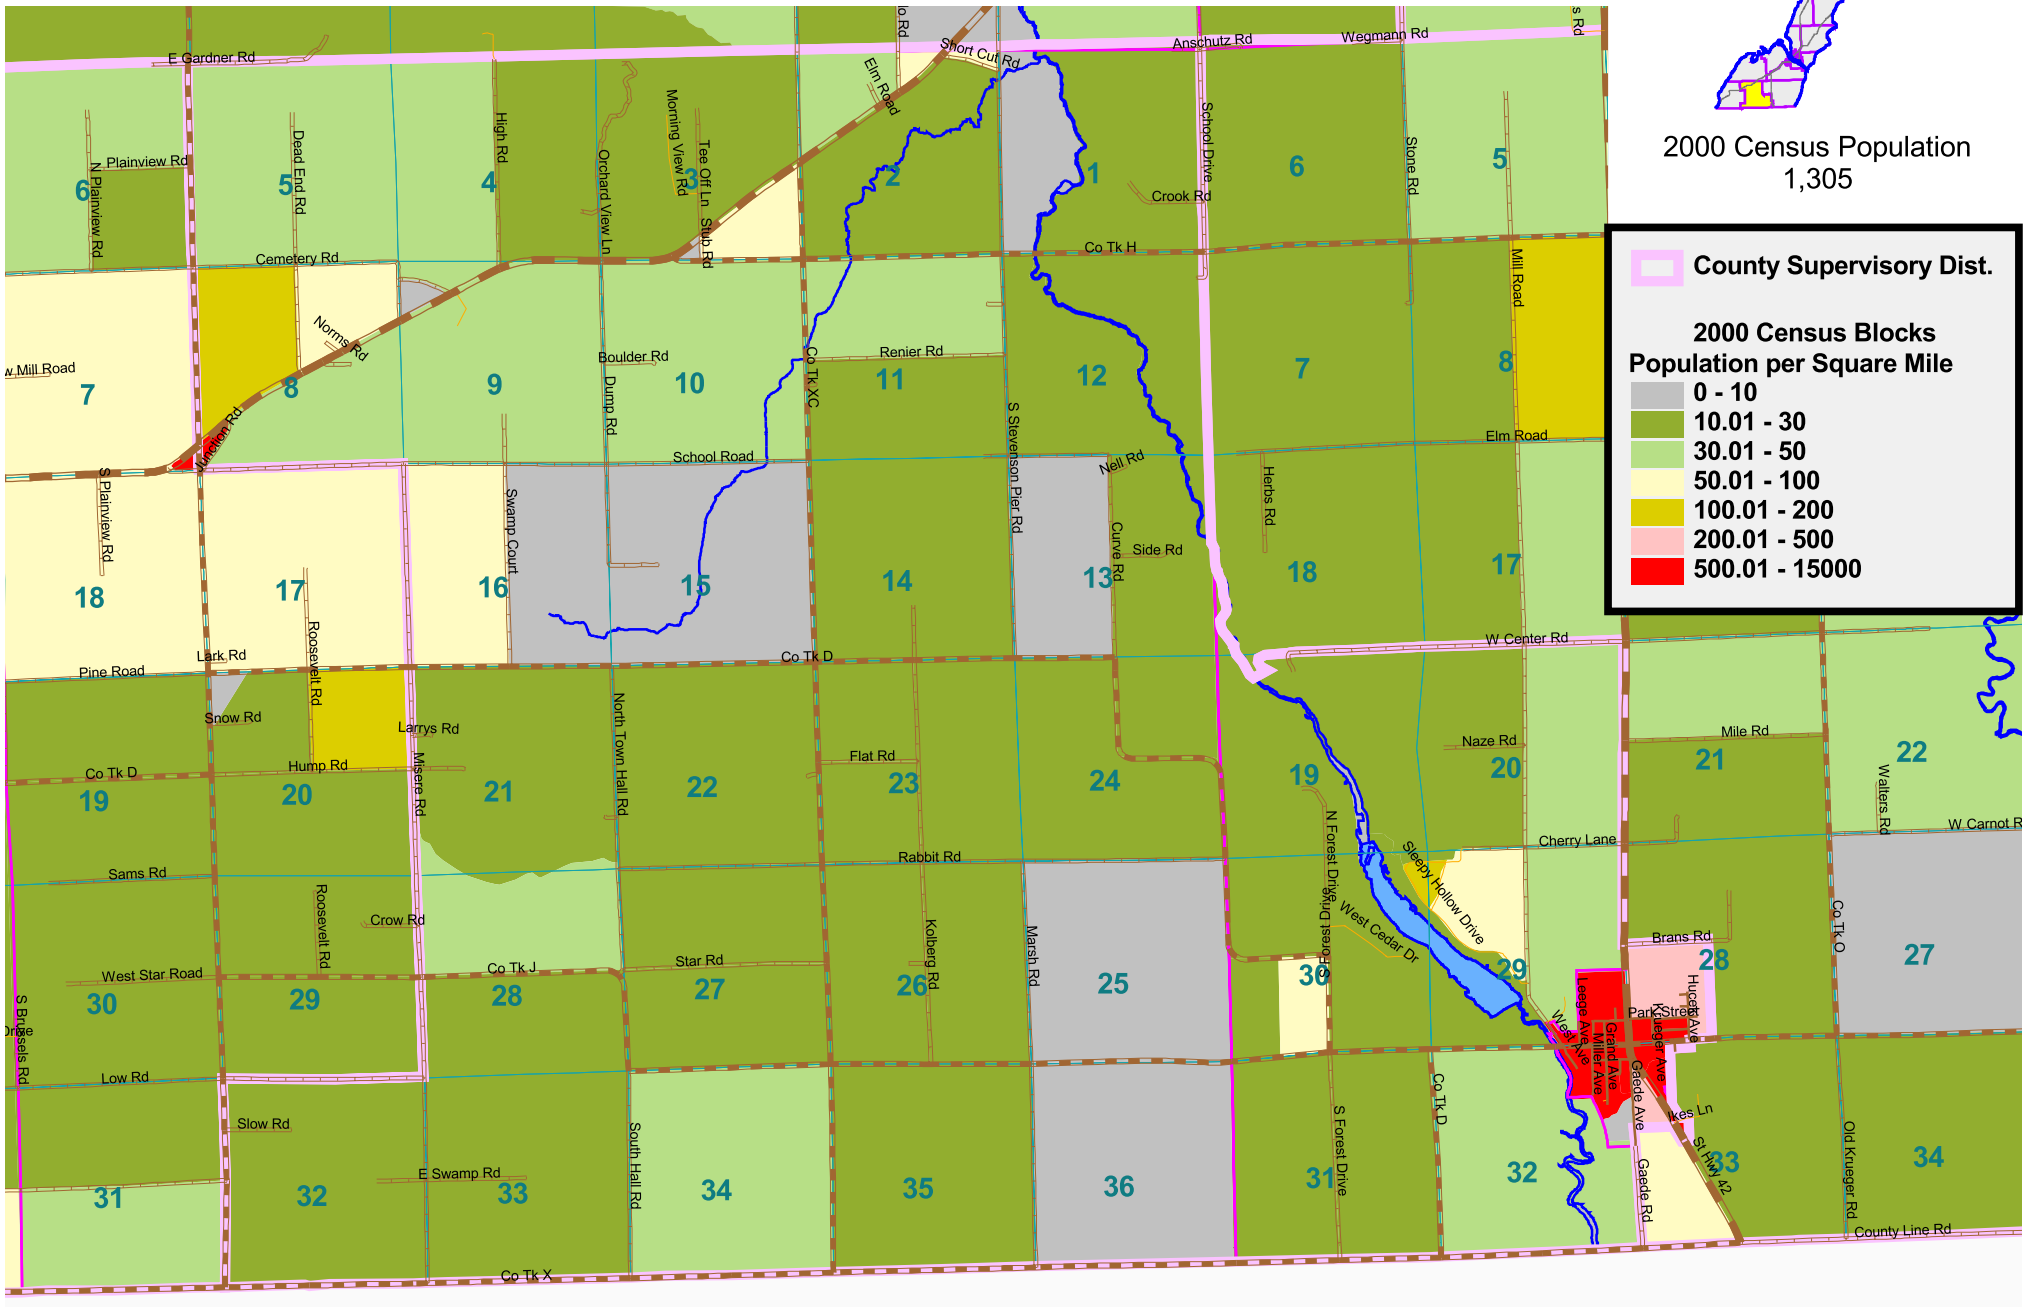

# County Supervisory District # 2

## DOOR COUNTY, WISCONSIN

2000 Census Population  
1,305

Map Created by  
Door County Land Information Office  
March 17, 2005