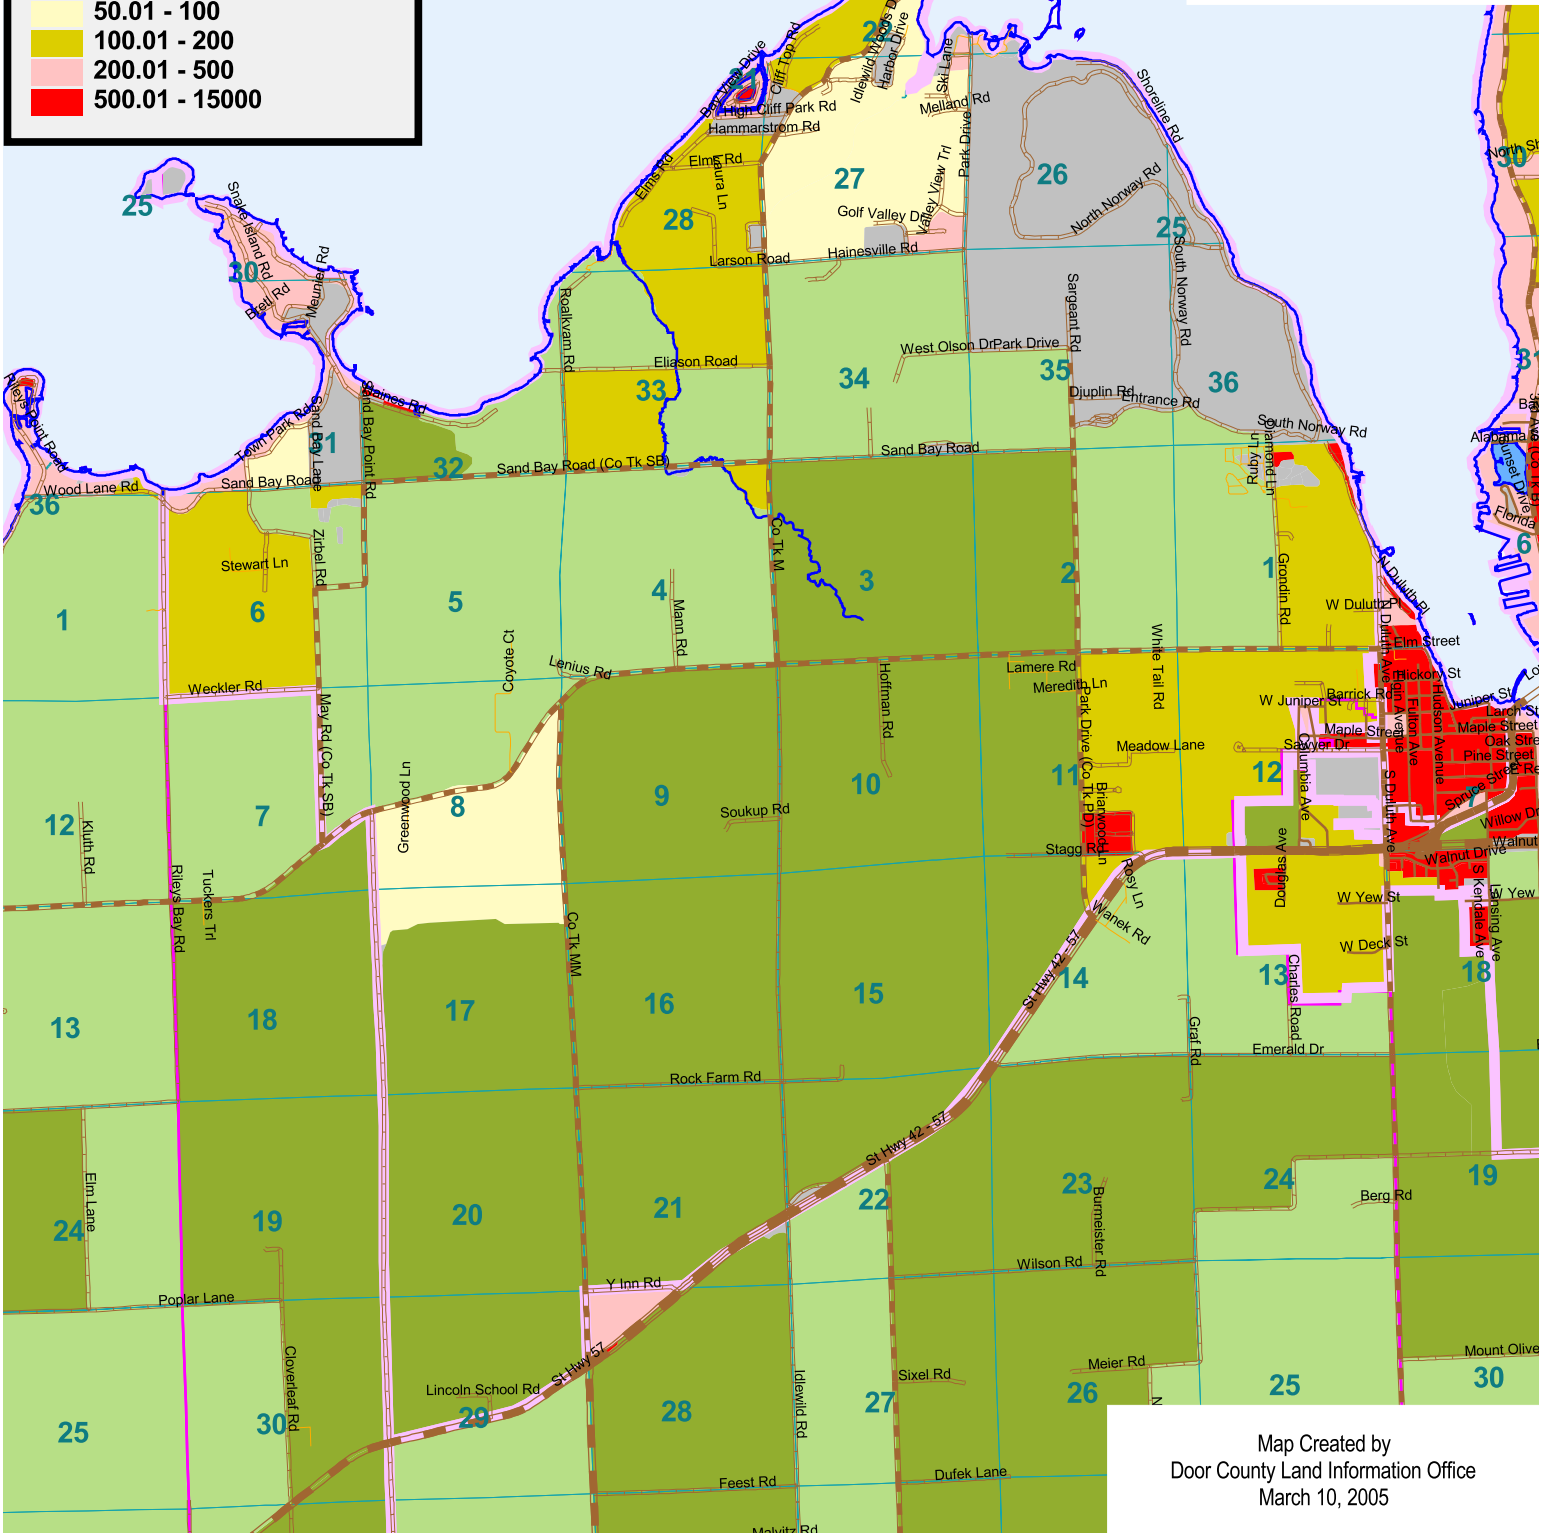

# County Supervisory District # 5

## DOOR COUNTY, WISCONSIN

2000 Census Population  
1,309

Map Created by  
Door County Land Information Office  
March 10, 2005