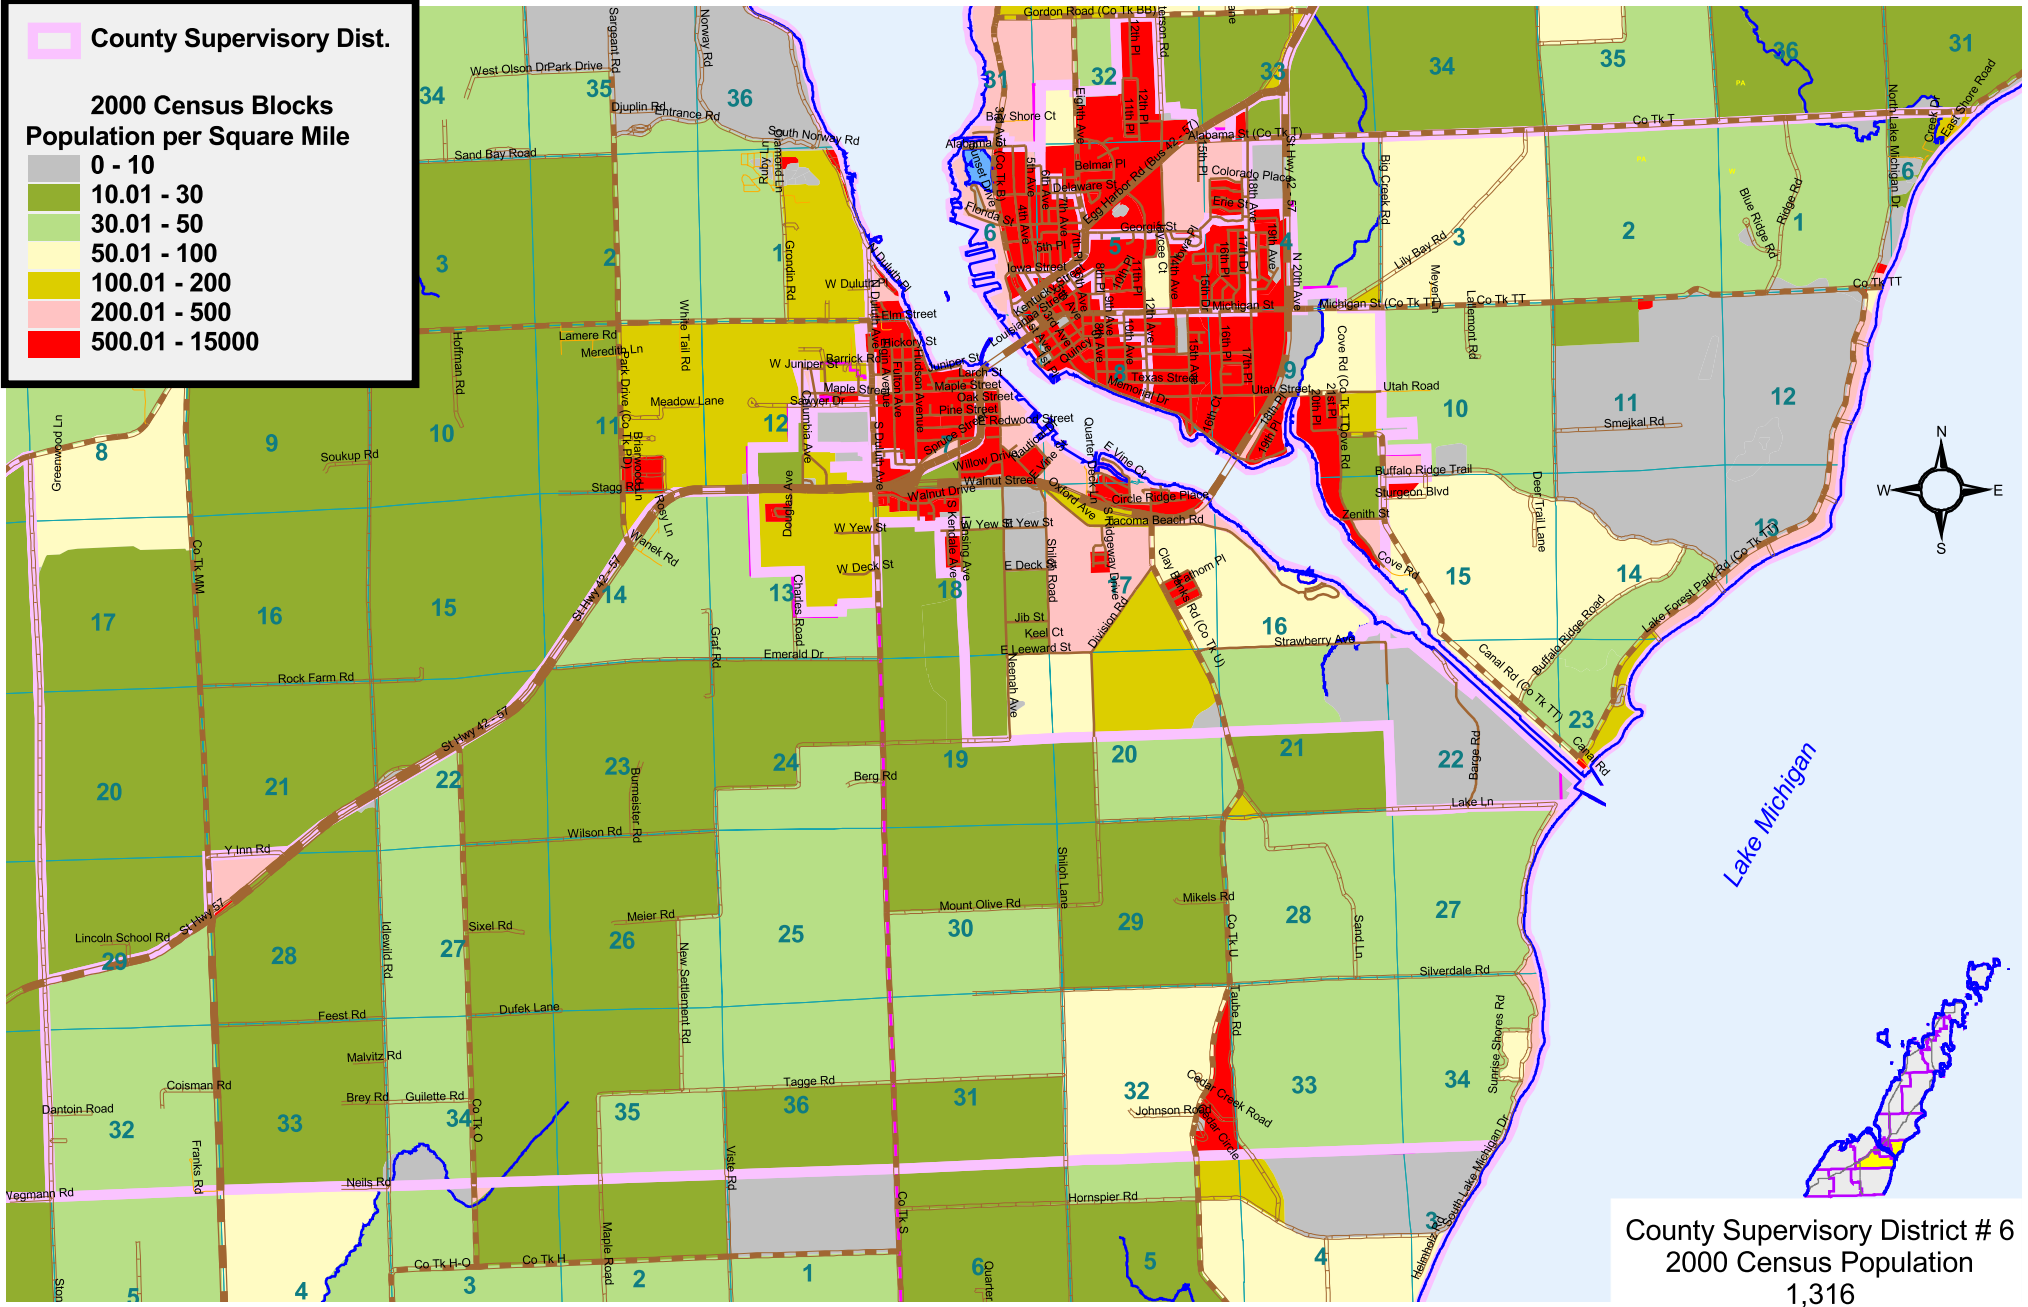

# County Supervisory District # 6

## DOOR COUNTY, WISCONSIN

County Supervisory District # 6  
2000 Census Population  
1,316

Map Created by  
Door County Land Information Office  
March 9, 2005