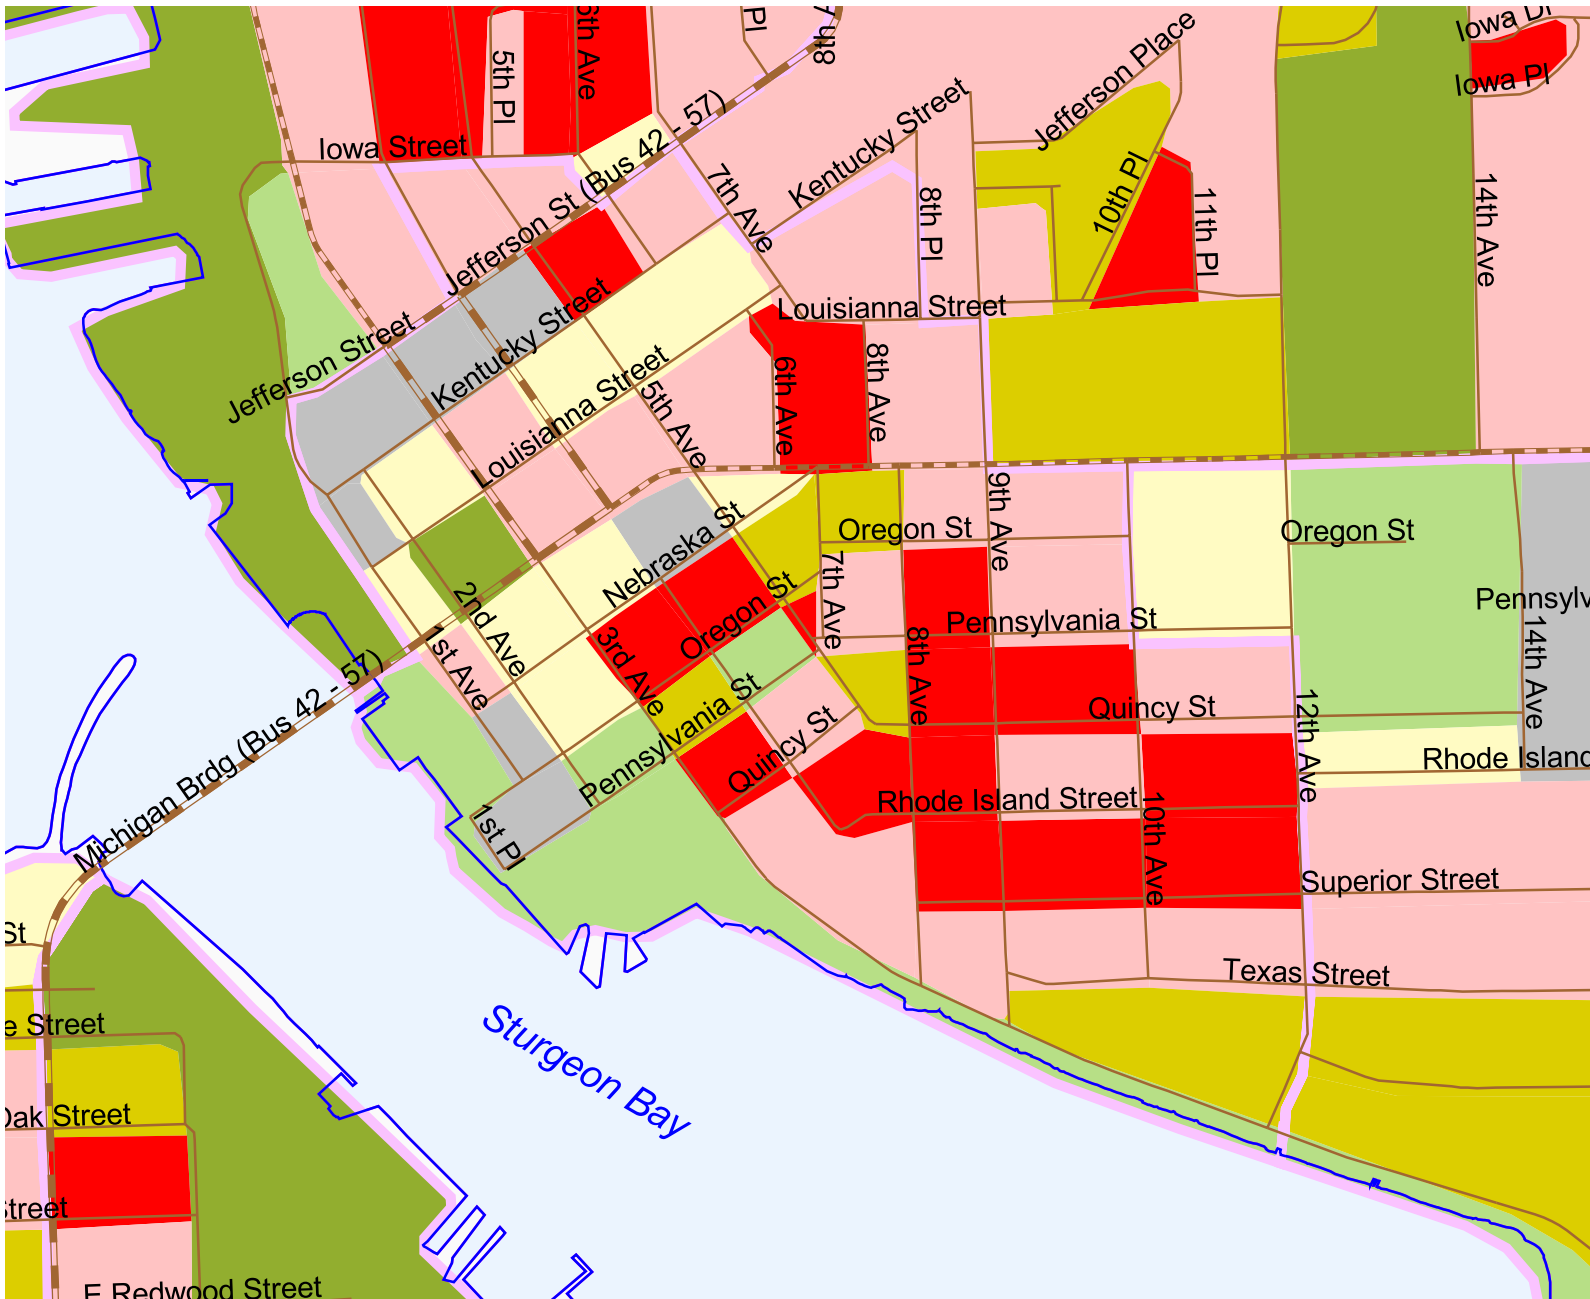

# County Supervisory District # 8

## DOOR COUNTY, WISCONSIN

City of Sturgeon Bay,  
Wards 3 and 4

2000 Census Population  
1,337

Map Created by  
Door County Land Information Office  
March 10, 2005