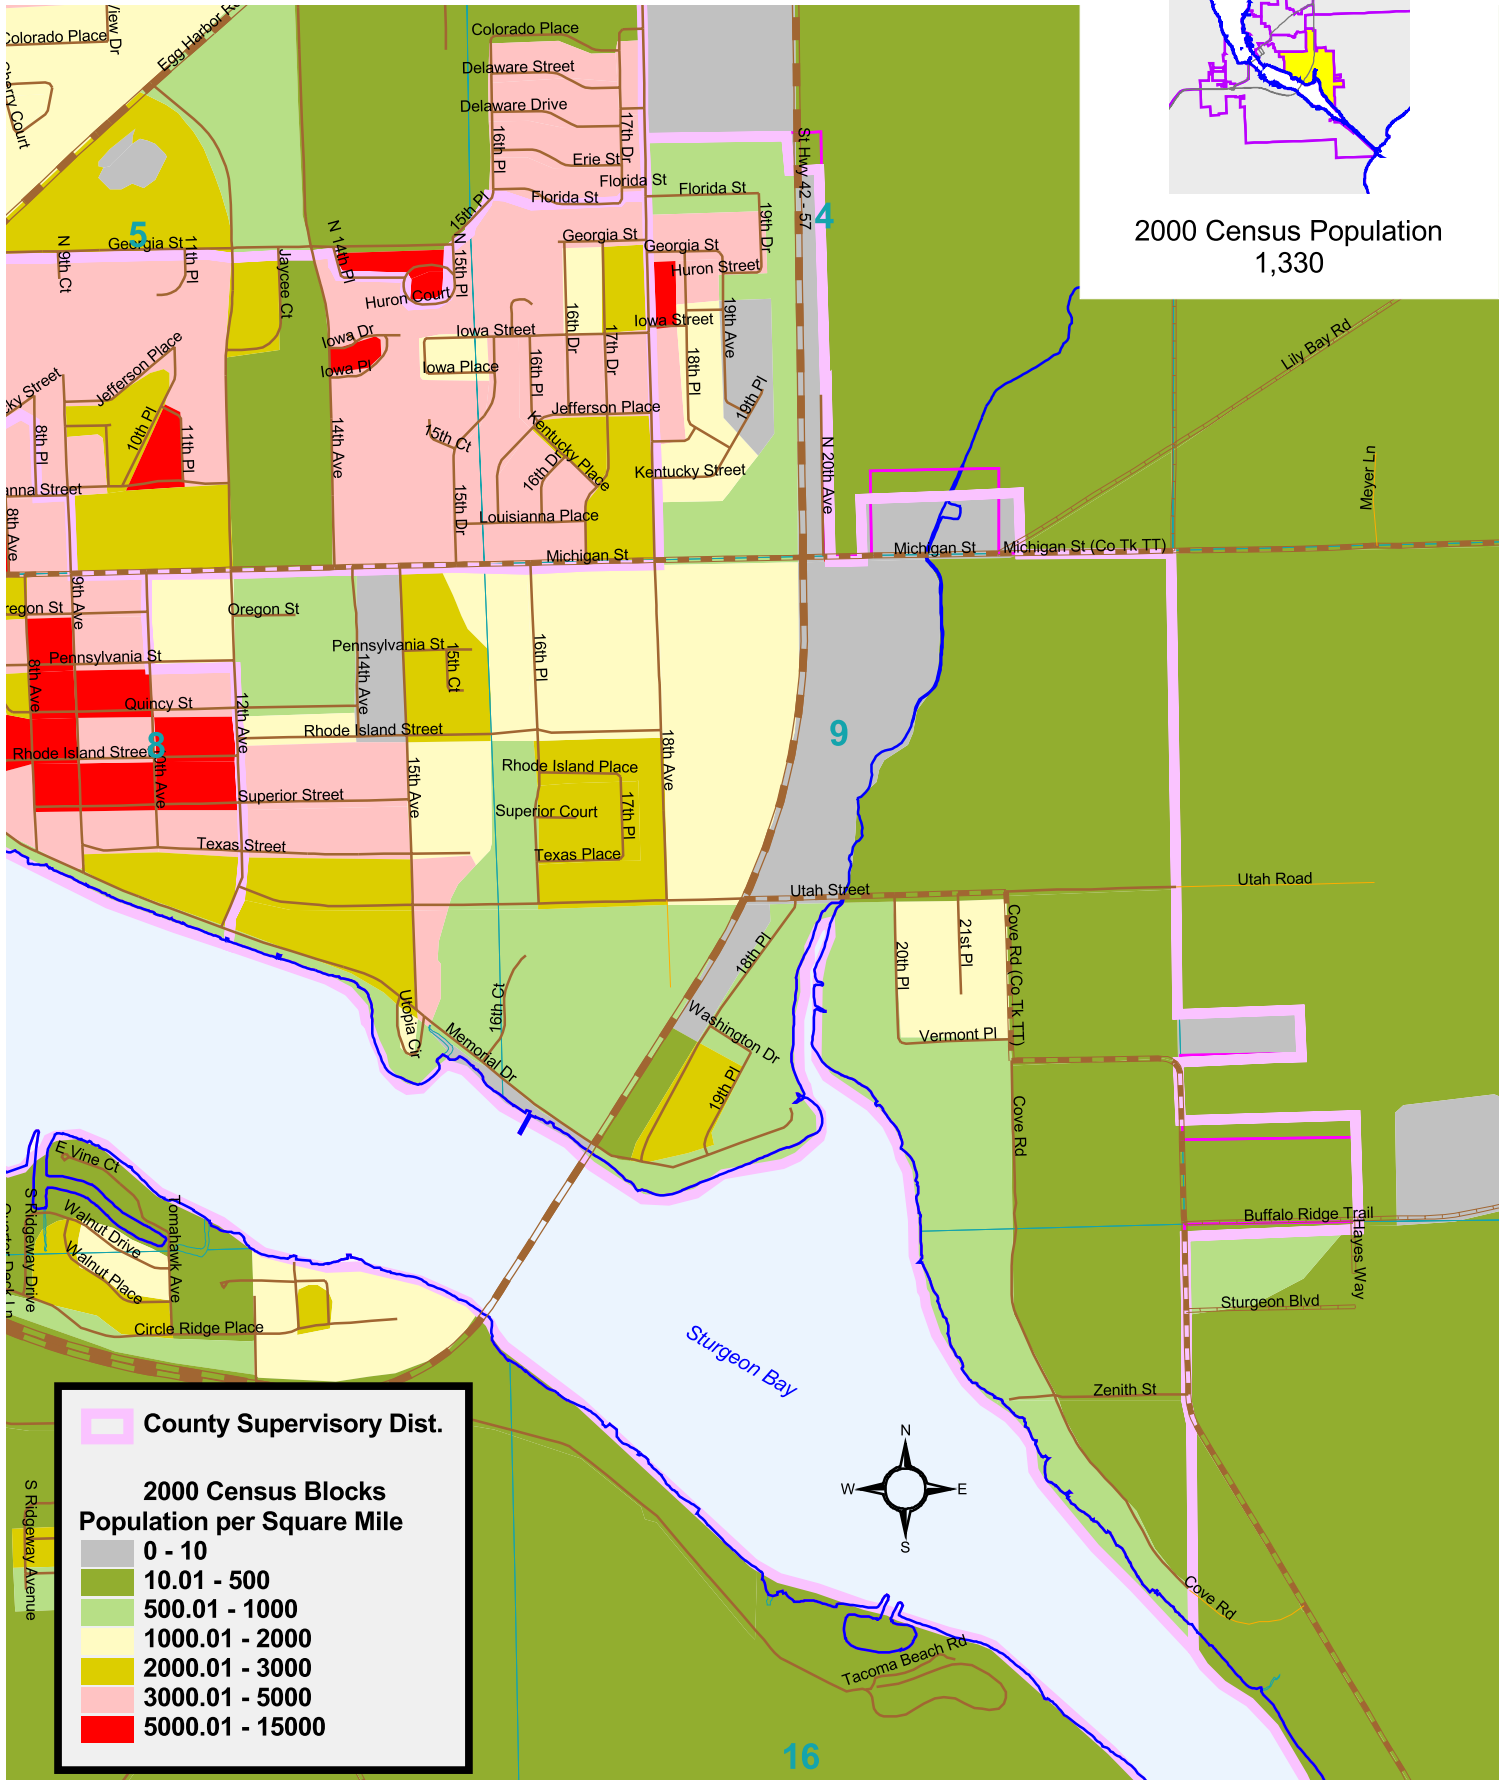

# County Supervisory District # 9

## DOOR COUNTY, WISCONSIN

City of Sturgeon Bay,  
Wards 5, 6, 22 and 23

2000 Census Population  
1,330

**County Supervisory Dist.**

**2000 Census Blocks  
Population per Square Mile**

- 0 - 10
- 10.01 - 500
- 500.01 - 1000
- 1000.01 - 2000
- 2000.01 - 3000
- 3000.01 - 5000
- 5000.01 - 15000

Map Created by  
Door County Land Information Office  
March 10, 2005