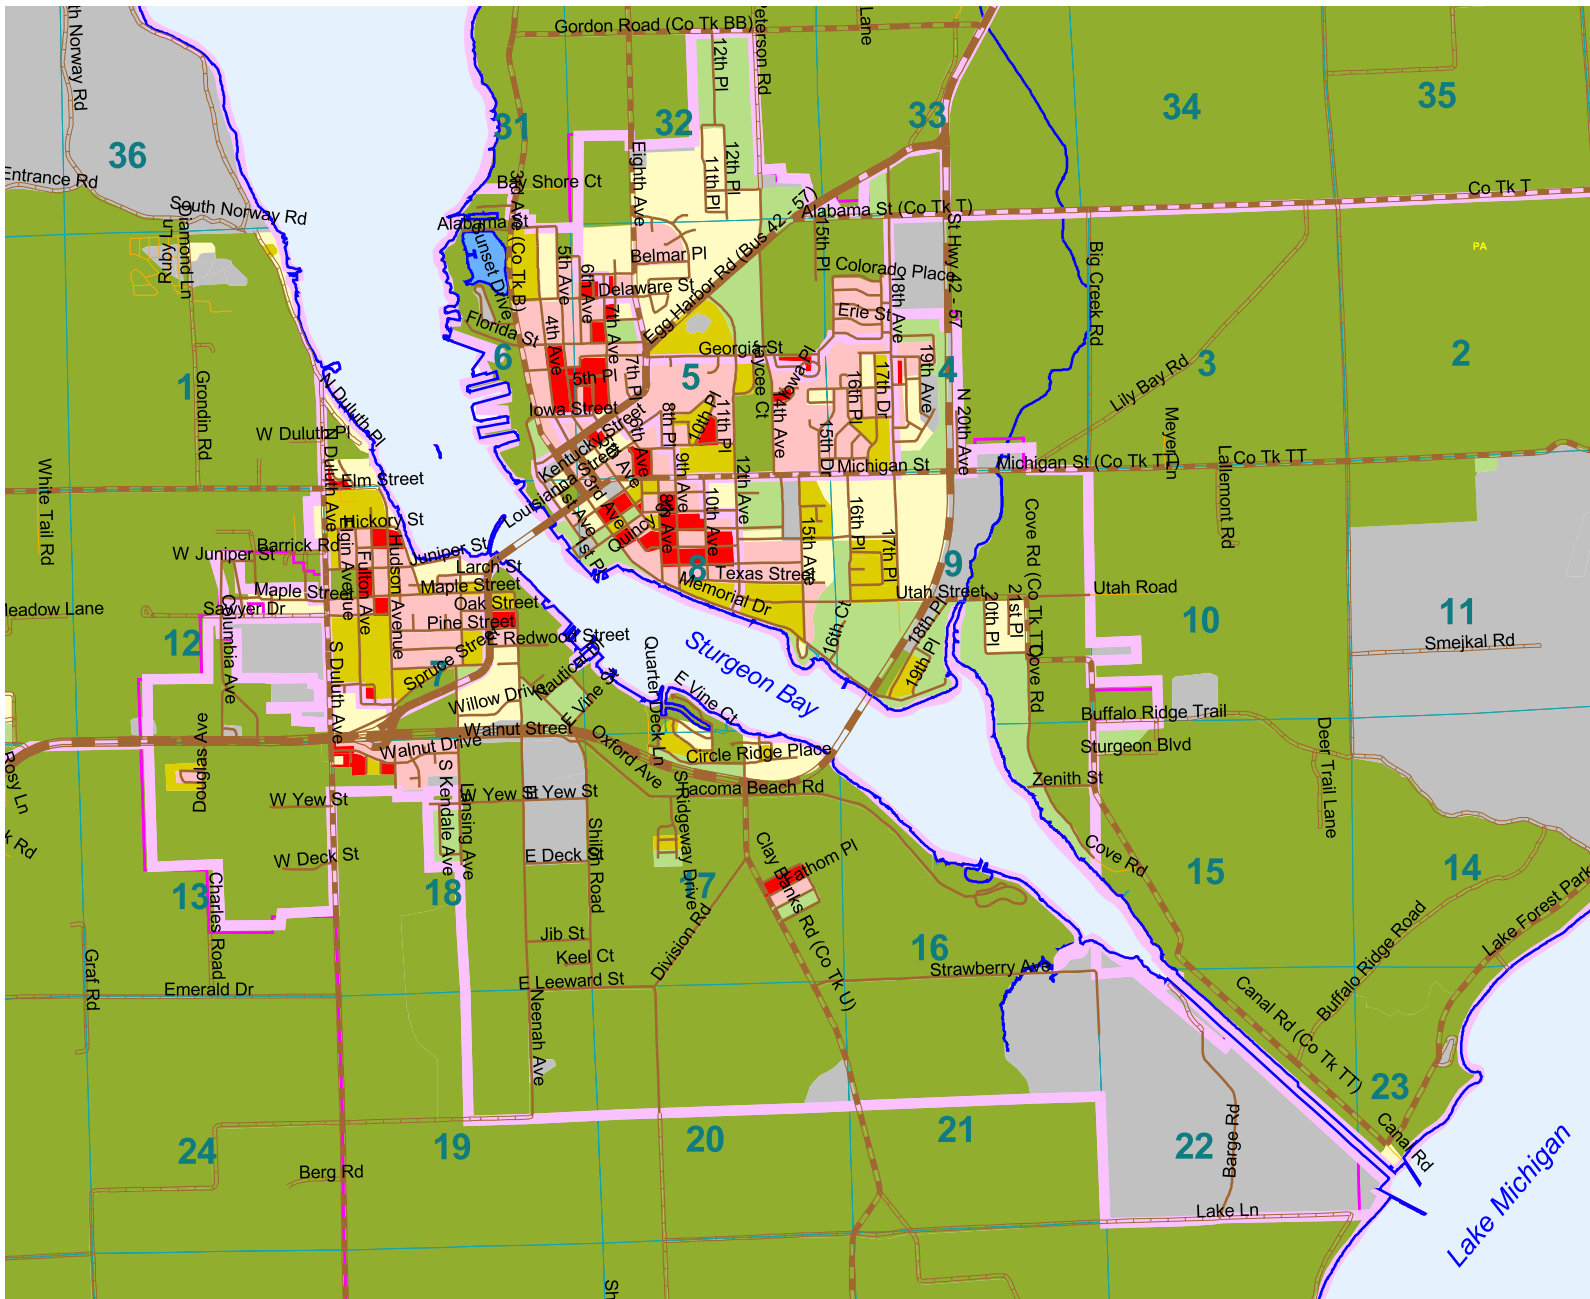

County Supervisory District # 10

DOOR COUNTY, WISCONSIN

City of Sturgeon Bay,
Wards 7, 8, 20, 21, and 24

2000 Census Population
1,404

County Supervisory Dist.

**2000 Census Blocks
Population per Square Mile**

- 0 - 10
- 10.01 - 500
- 500.01 - 1000
- 1000.01 - 2000
- 2000.01 - 3000
- 3000.01 - 5000
- 5000.01 - 15000

Map Created by
Door County Land Information Office
March 10, 2005