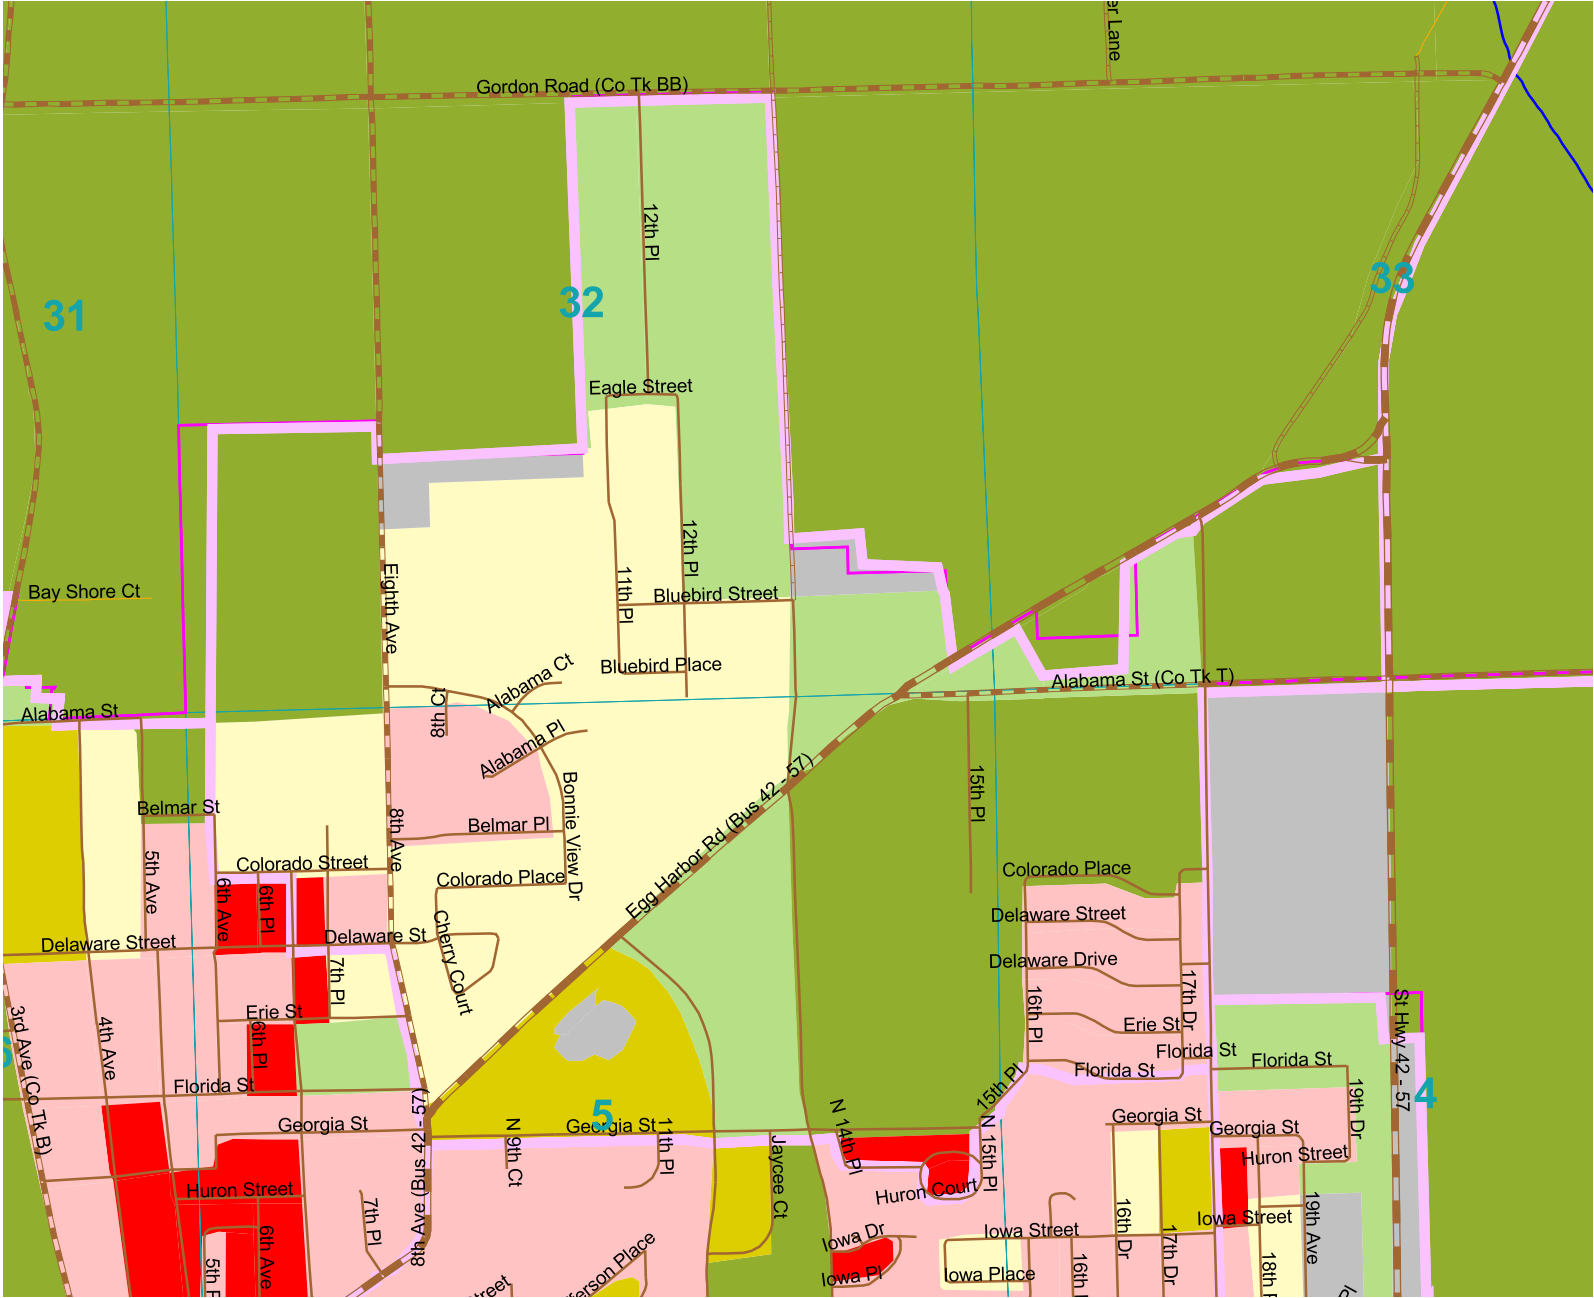

County Supervisory District # 12

DOOR COUNTY, WISCONSIN

City of Sturgeon Bay,
Wards 11, 12, 15, 16, and 17

2000 Census Population
1,303

County Supervisory Dist.

**2000 Census Blocks
Population per Square Mile**

- 0 - 10
- 10.01 - 500
- 500.01 - 1000
- 1000.01 - 2000
- 2000.01 - 3000
- 3000.01 - 5000
- 5000.01 - 15000

Map Created by
Door County Land Information Office
March 10, 2005