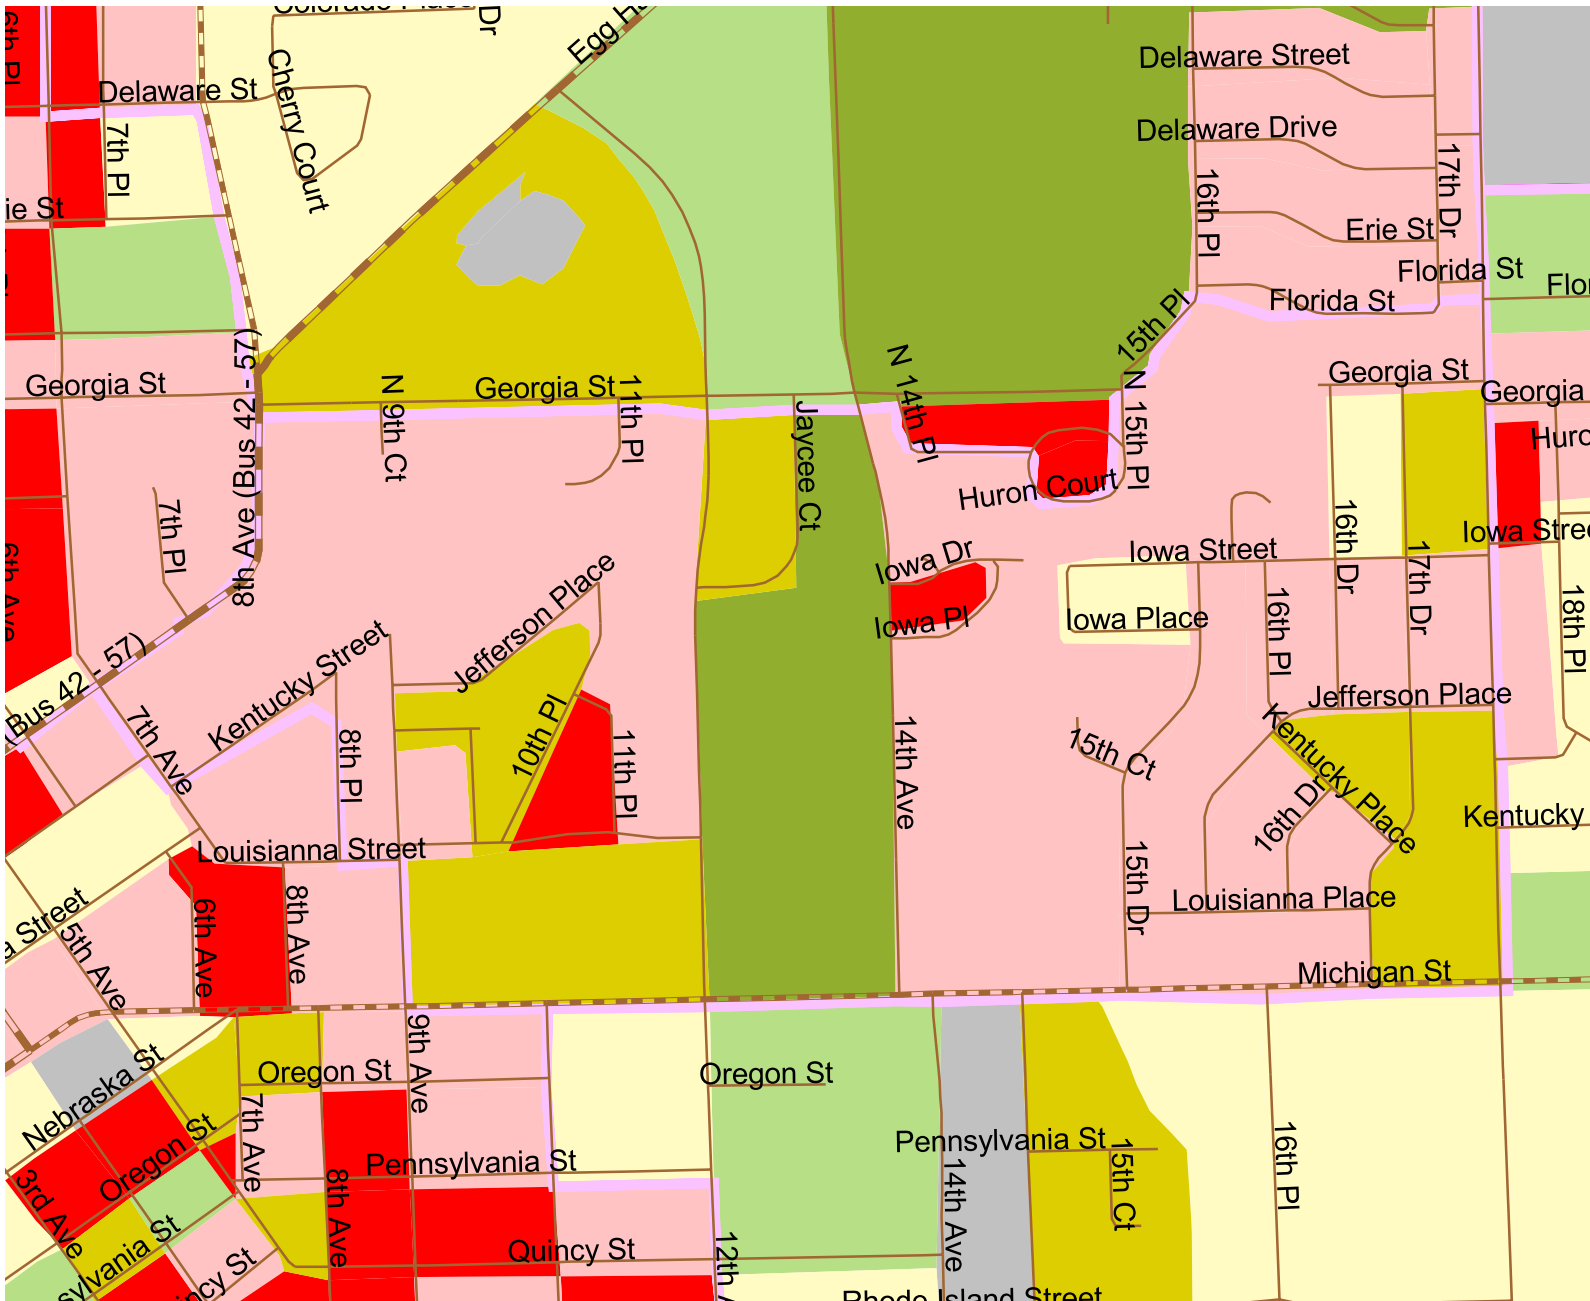

County Supervisory District # 13

DOOR COUNTY, WISCONSIN

City of Sturgeon Bay,
Wards 13 and 14

2000 Census Population
1,323

County Supervisory Dist.

**2000 Census Blocks
Population per Square Mile**

- 0 - 10
- 10.01 - 500
- 500.01 - 1000
- 1000.01 - 2000
- 2000.01 - 3000
- 3000.01 - 5000
- 5000.01 - 15000

Map Created by
Door County Land Information Office
March 10, 2005