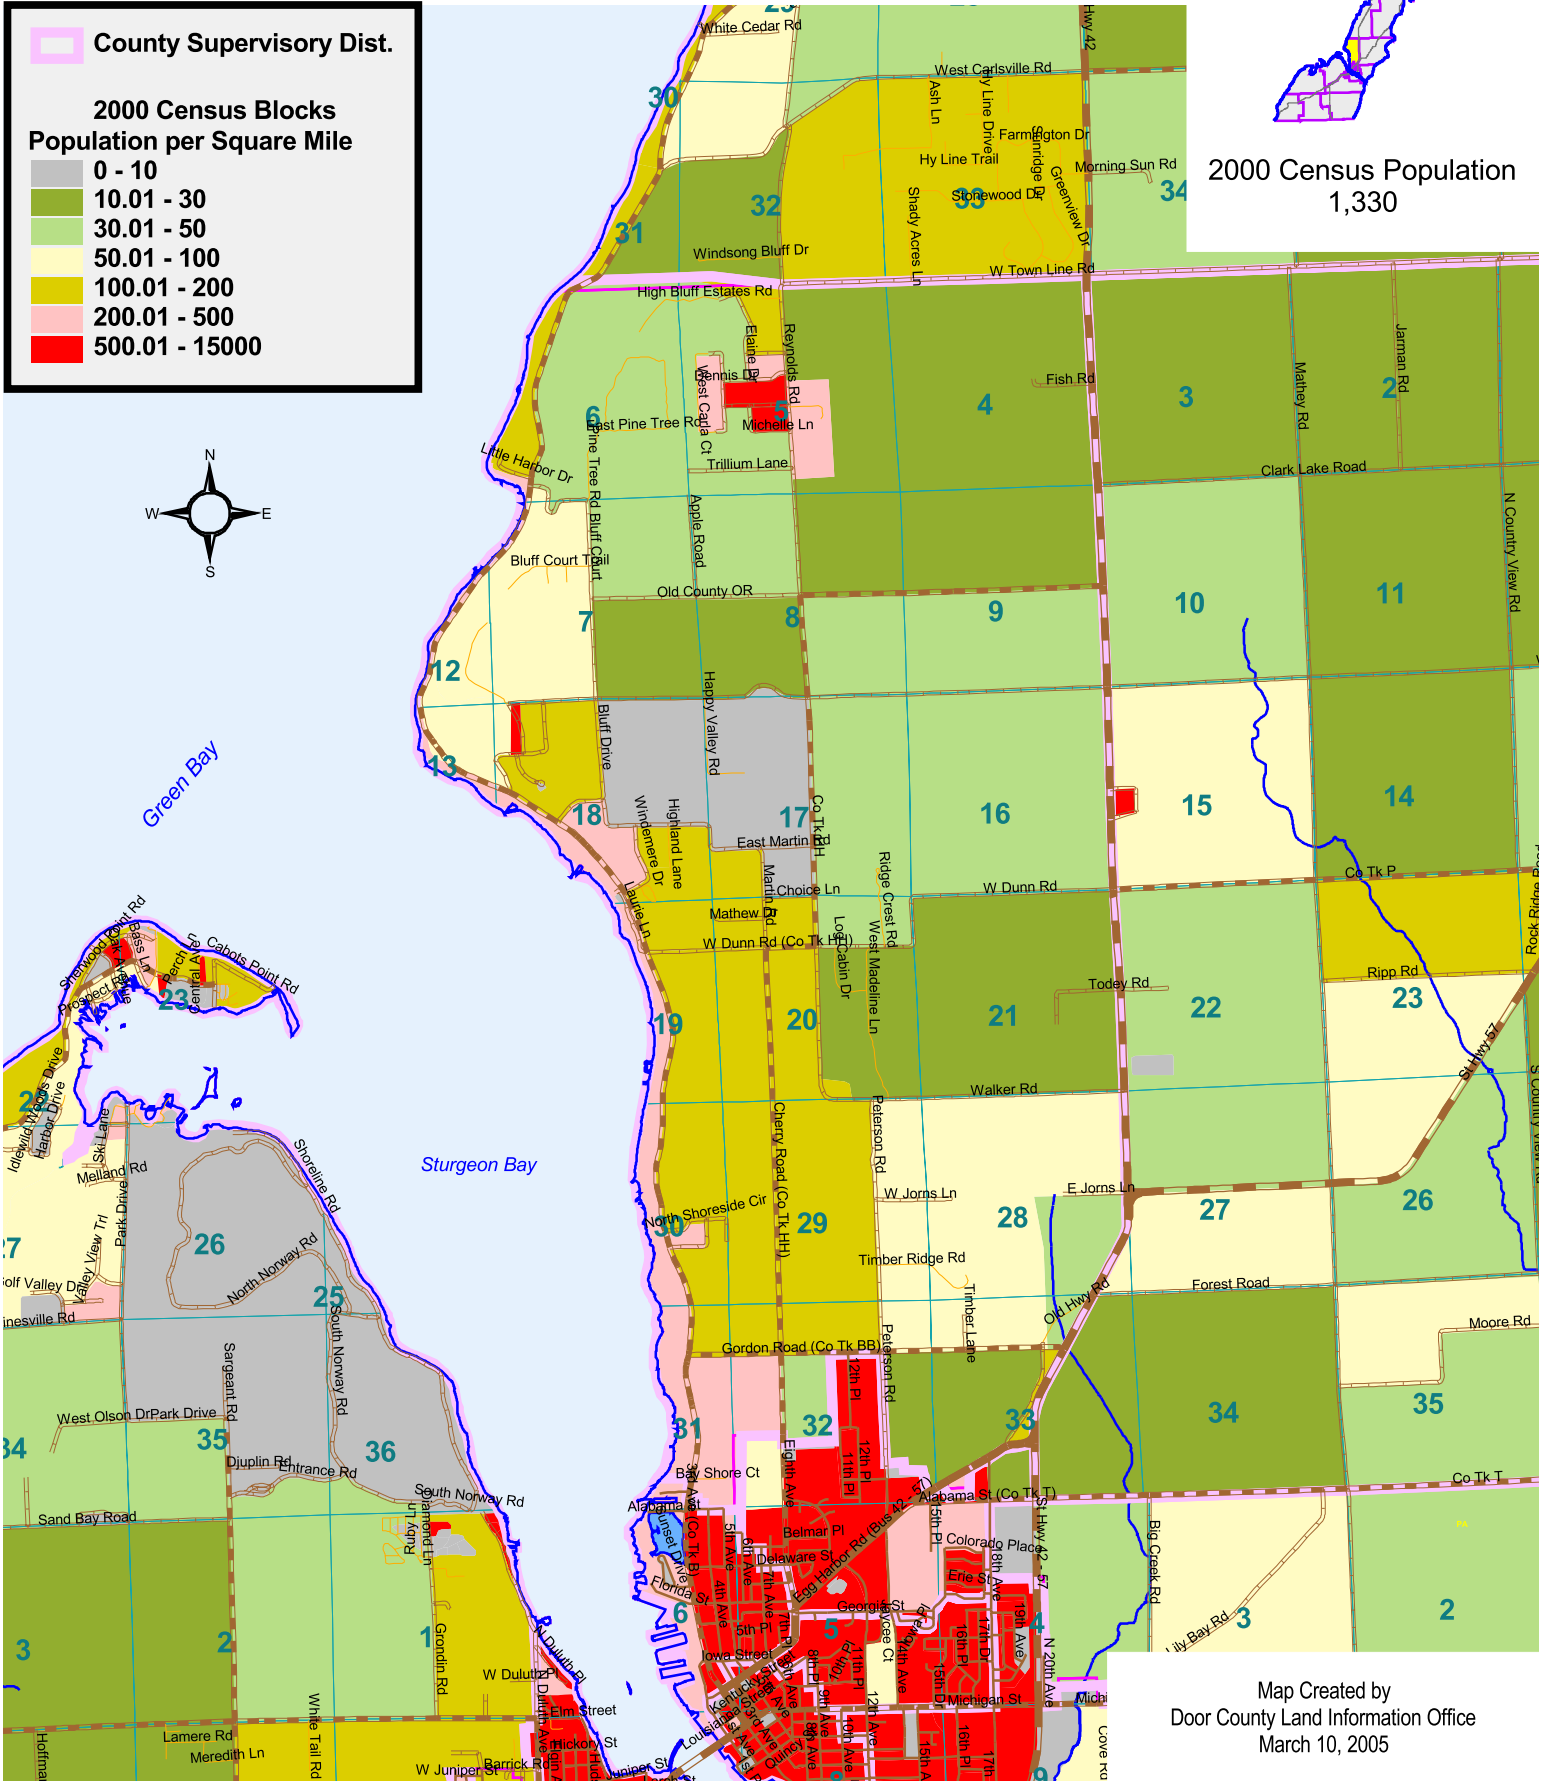

County Supervisory District # 14

DOOR COUNTY, WISCONSIN

2000 Census Population
1,330

Map Created by
Door County Land Information Office
March 10, 2005