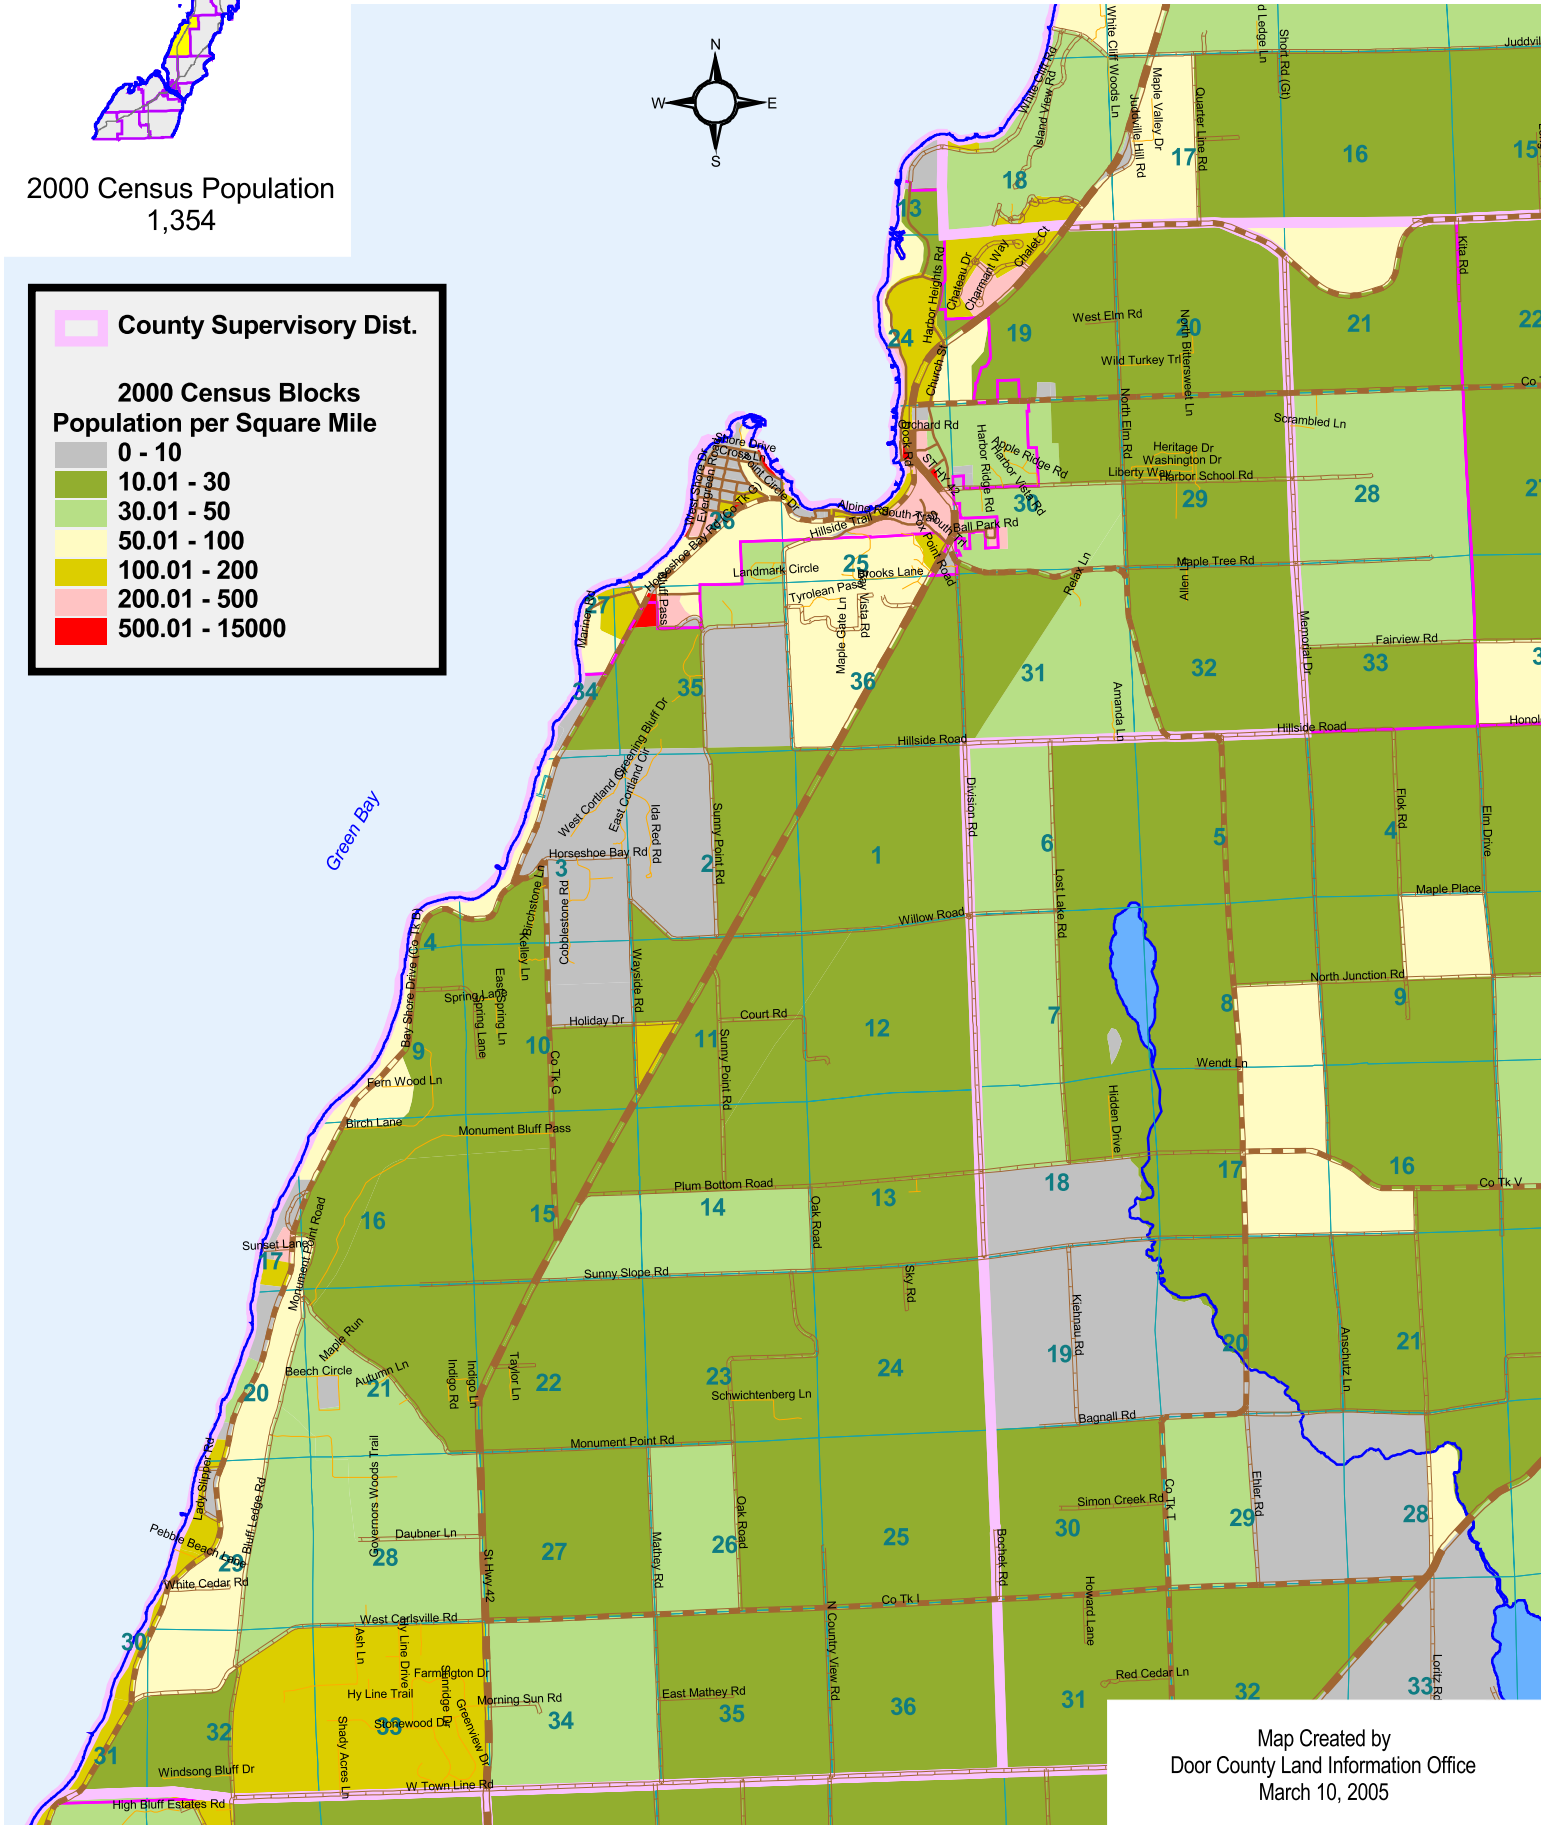

# County Supervisory District # 16

## DOOR COUNTY, WISCONSIN

2000 Census Population  
1,354

Map Created by  
Door County Land Information Office  
March 10, 2005