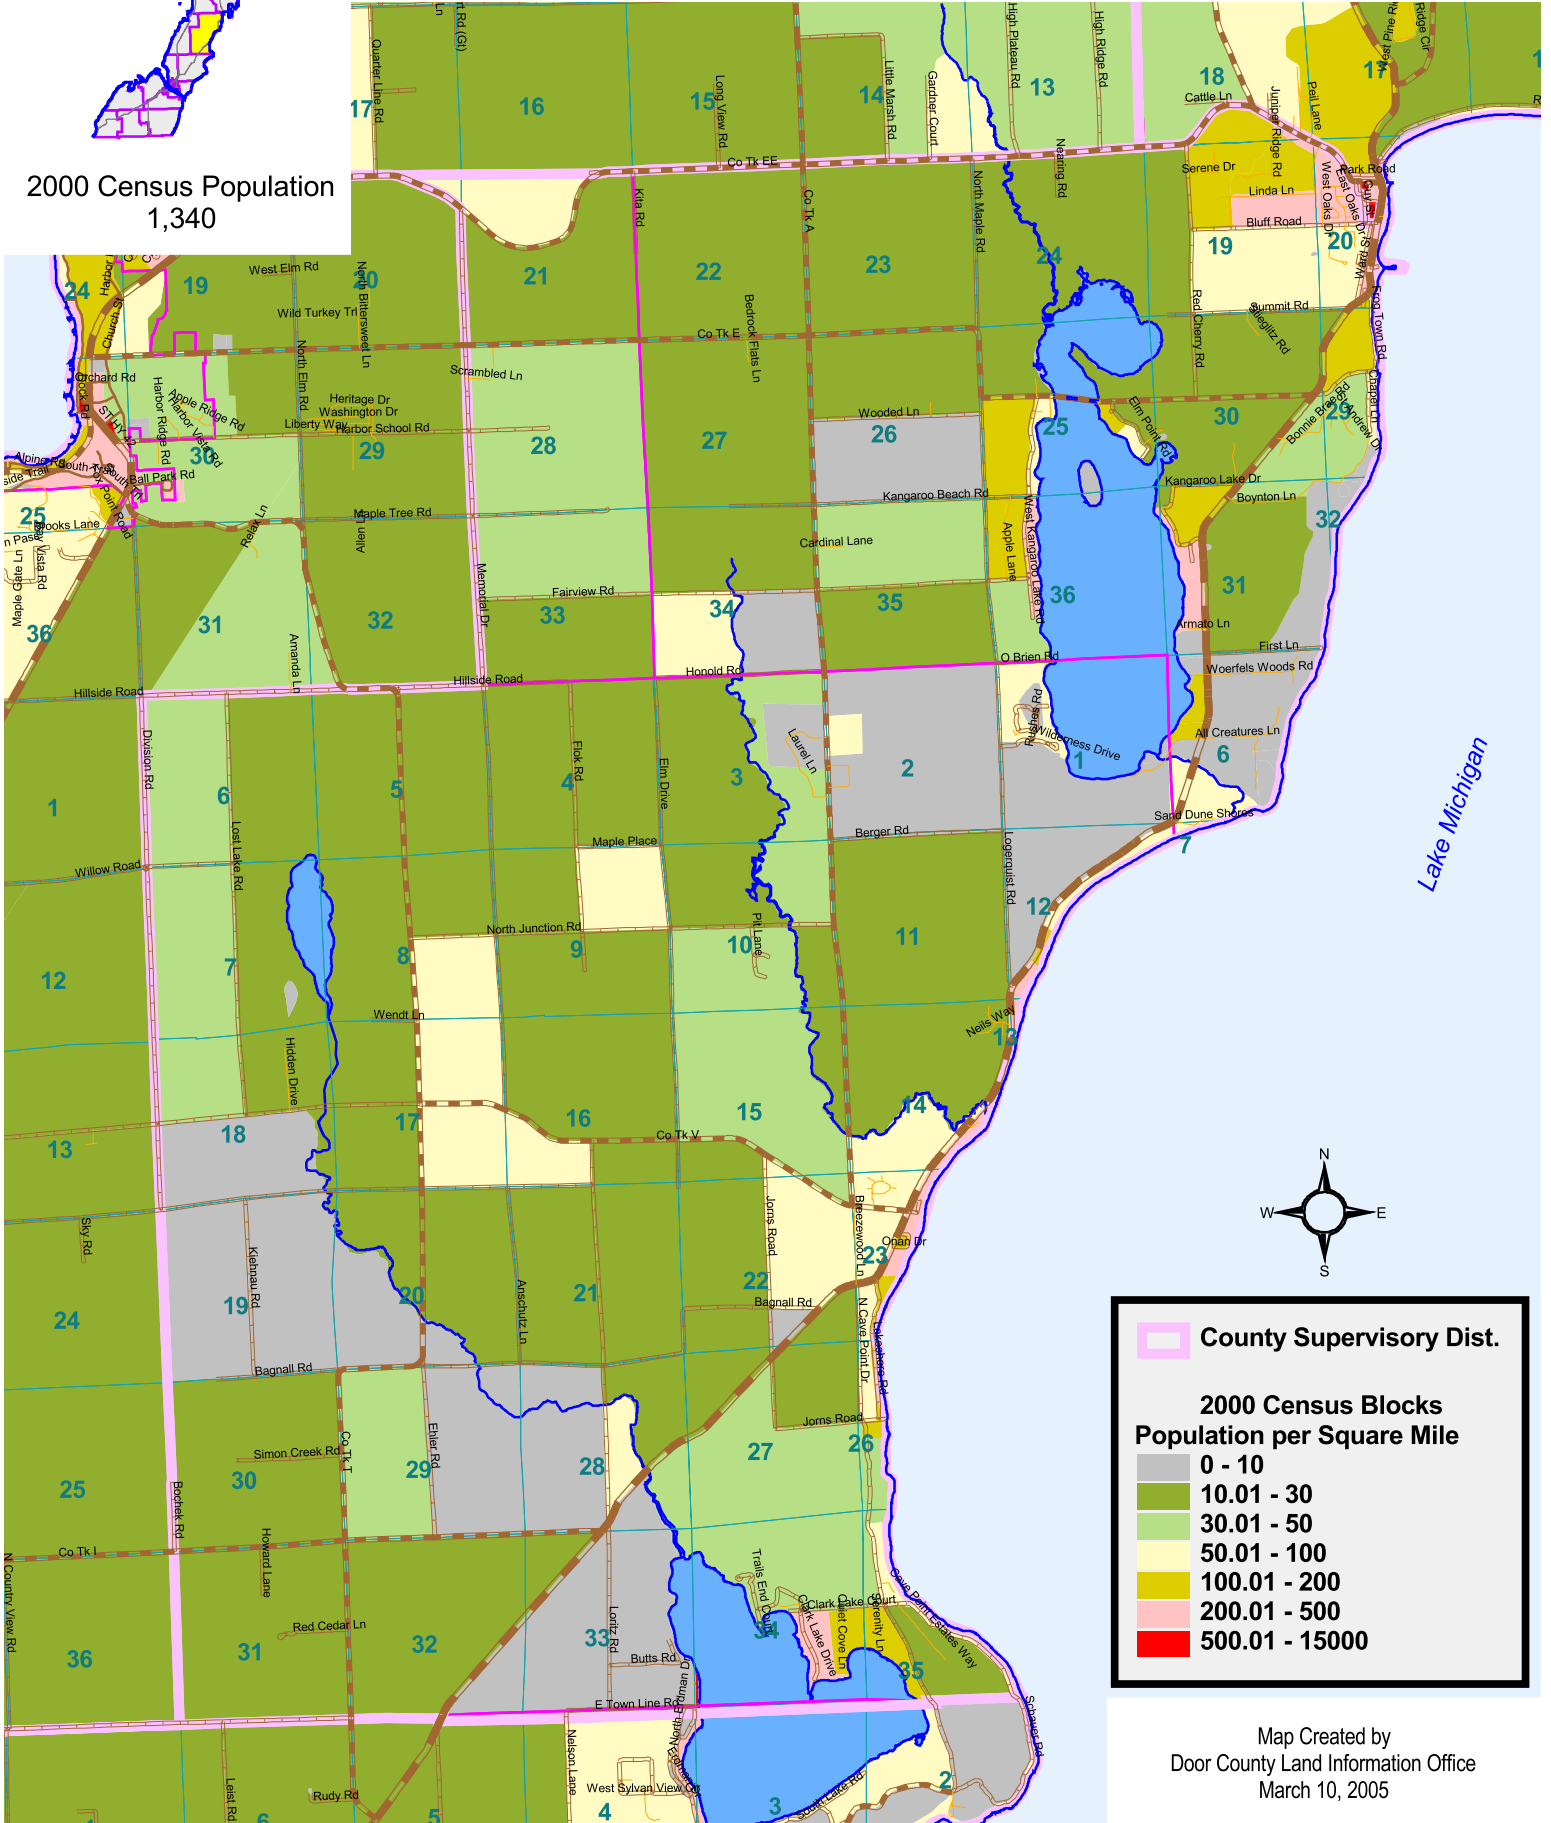

# County Supervisory District # 17

## DOOR COUNTY, WISCONSIN

2000 Census Population  
1,340

**County Supervisory Dist.**

**2000 Census Blocks  
Population per Square Mile**

- 0 - 10
- 10.01 - 30
- 30.01 - 50
- 50.01 - 100
- 100.01 - 200
- 200.01 - 500
- 500.01 - 1500

Map Created by  
Door County Land Information Office  
March 10, 2005