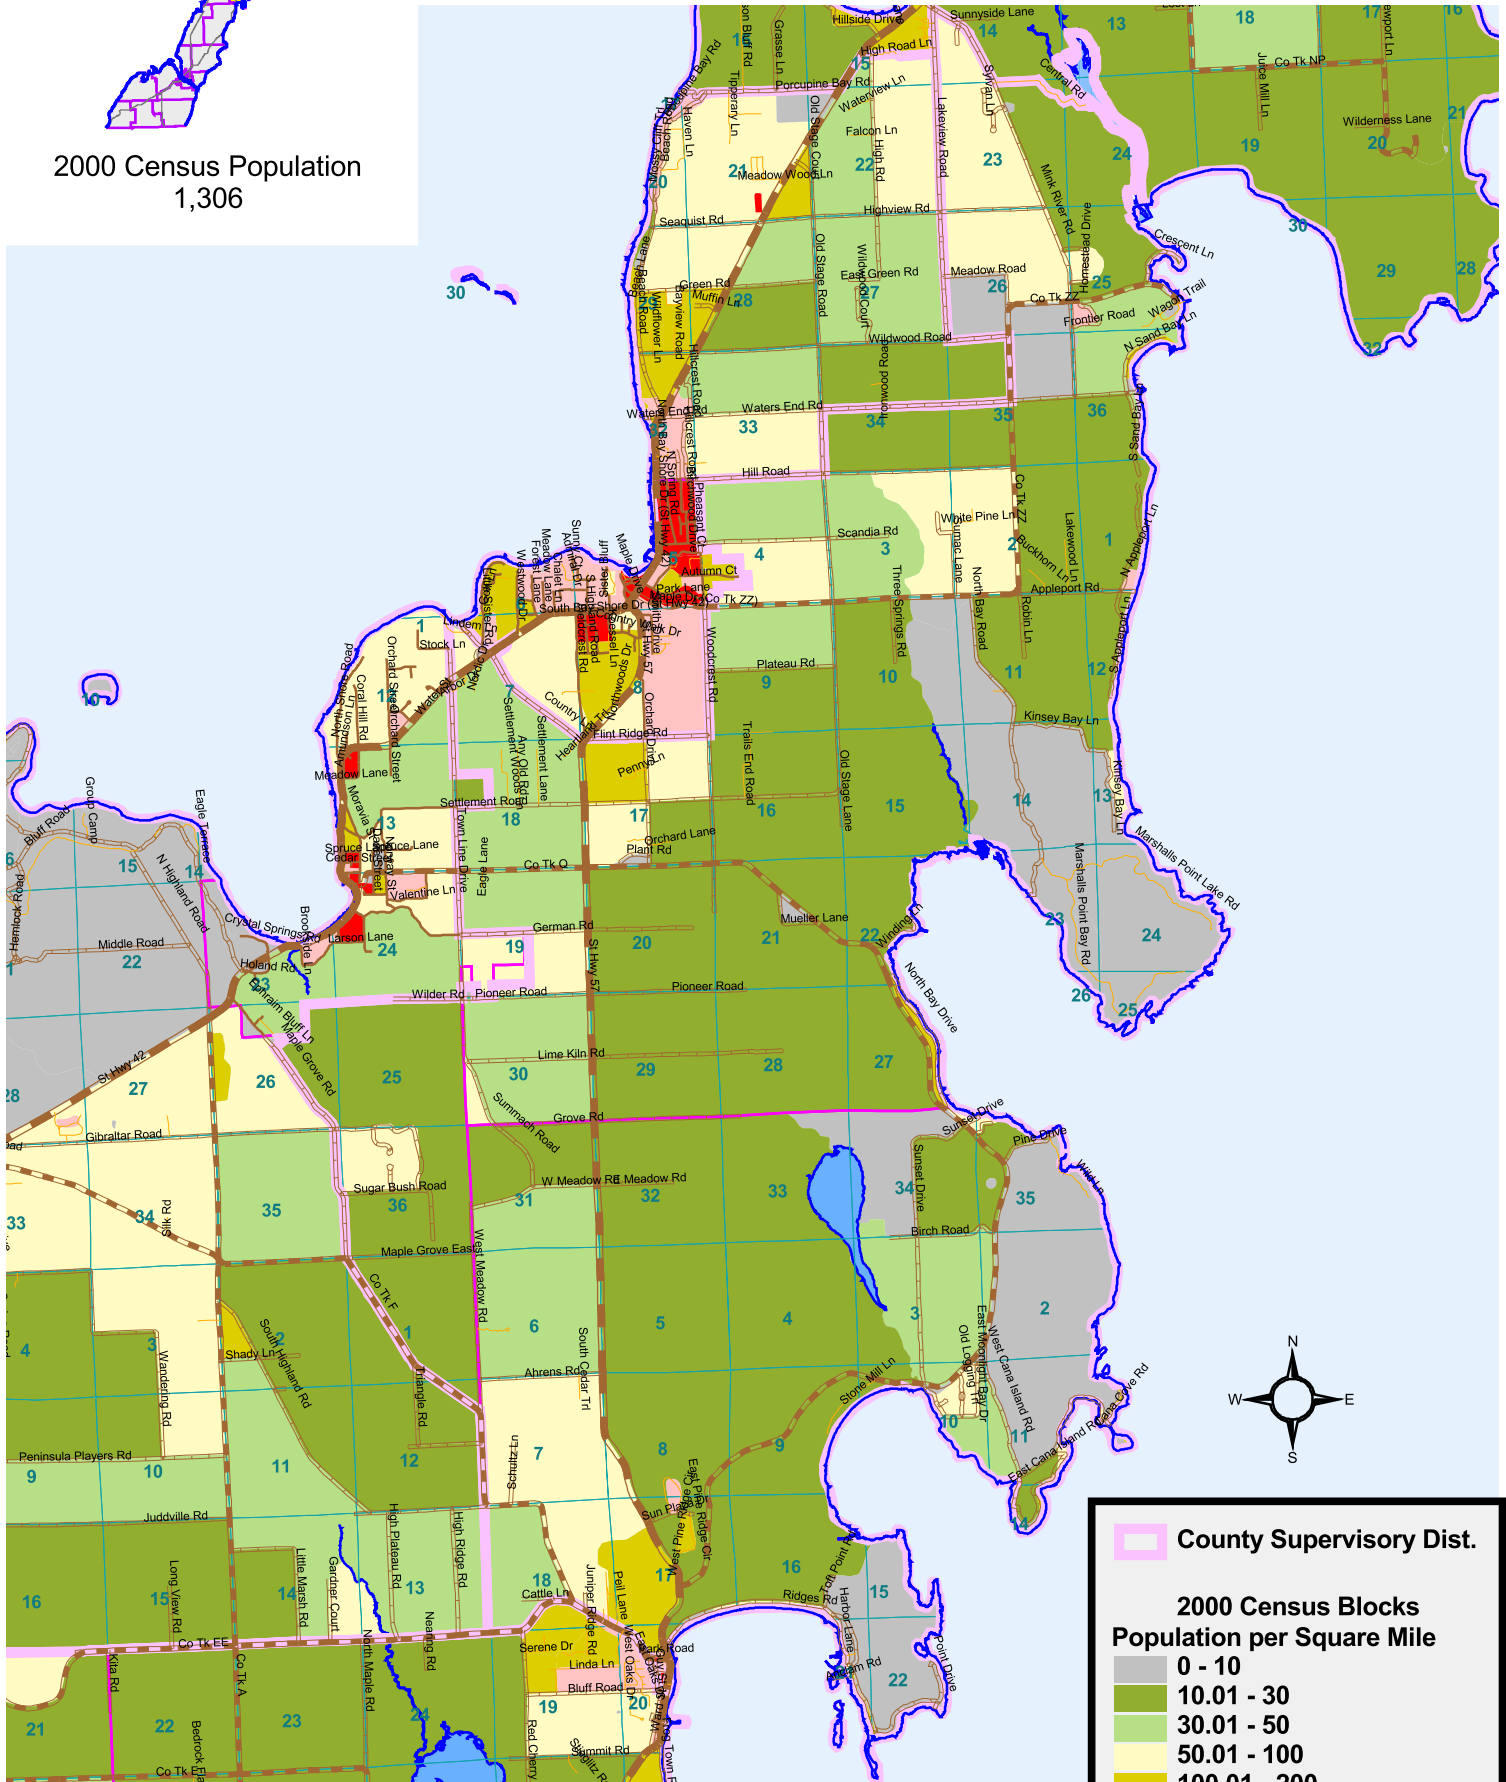

# County Supervisory District # 19

## DOOR COUNTY, WISCONSIN

2000 Census Population  
1,306

**County Supervisory Dist.**

**2000 Census Blocks  
Population per Square Mile**

0 - 10
10.01 - 30
30.01 - 50
50.01 - 100
100.01 - 200
200.01 - 500
500.01 - 15000

Map Created by  
Door County Land Information Office  
March 17, 2005