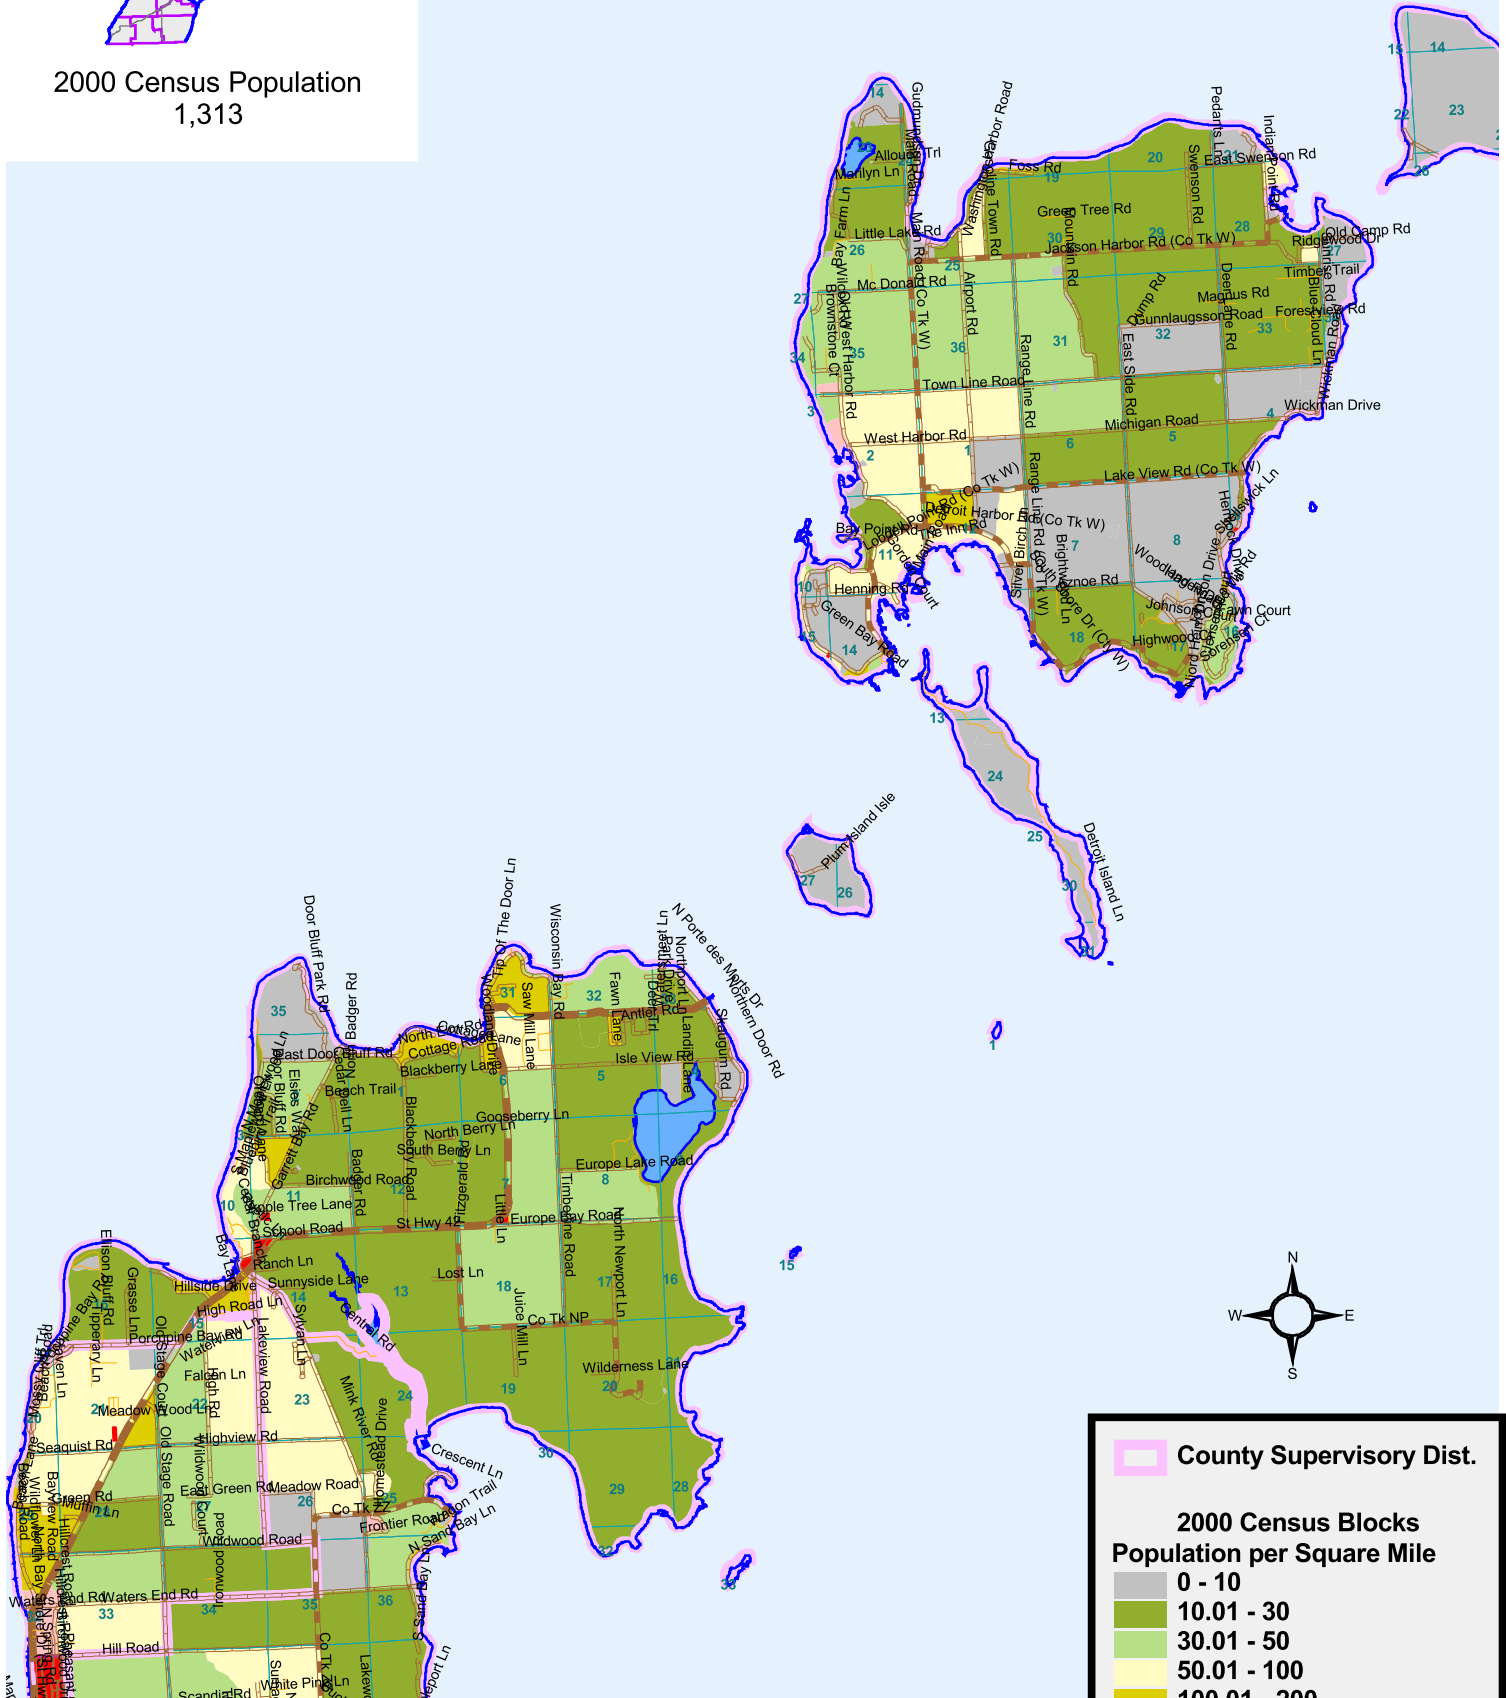

County Supervisory District # 21

DOOR COUNTY, WISCONSIN

2000 Census Population
1,313

Map Created by
Door County Land Information Office
March 17, 2005