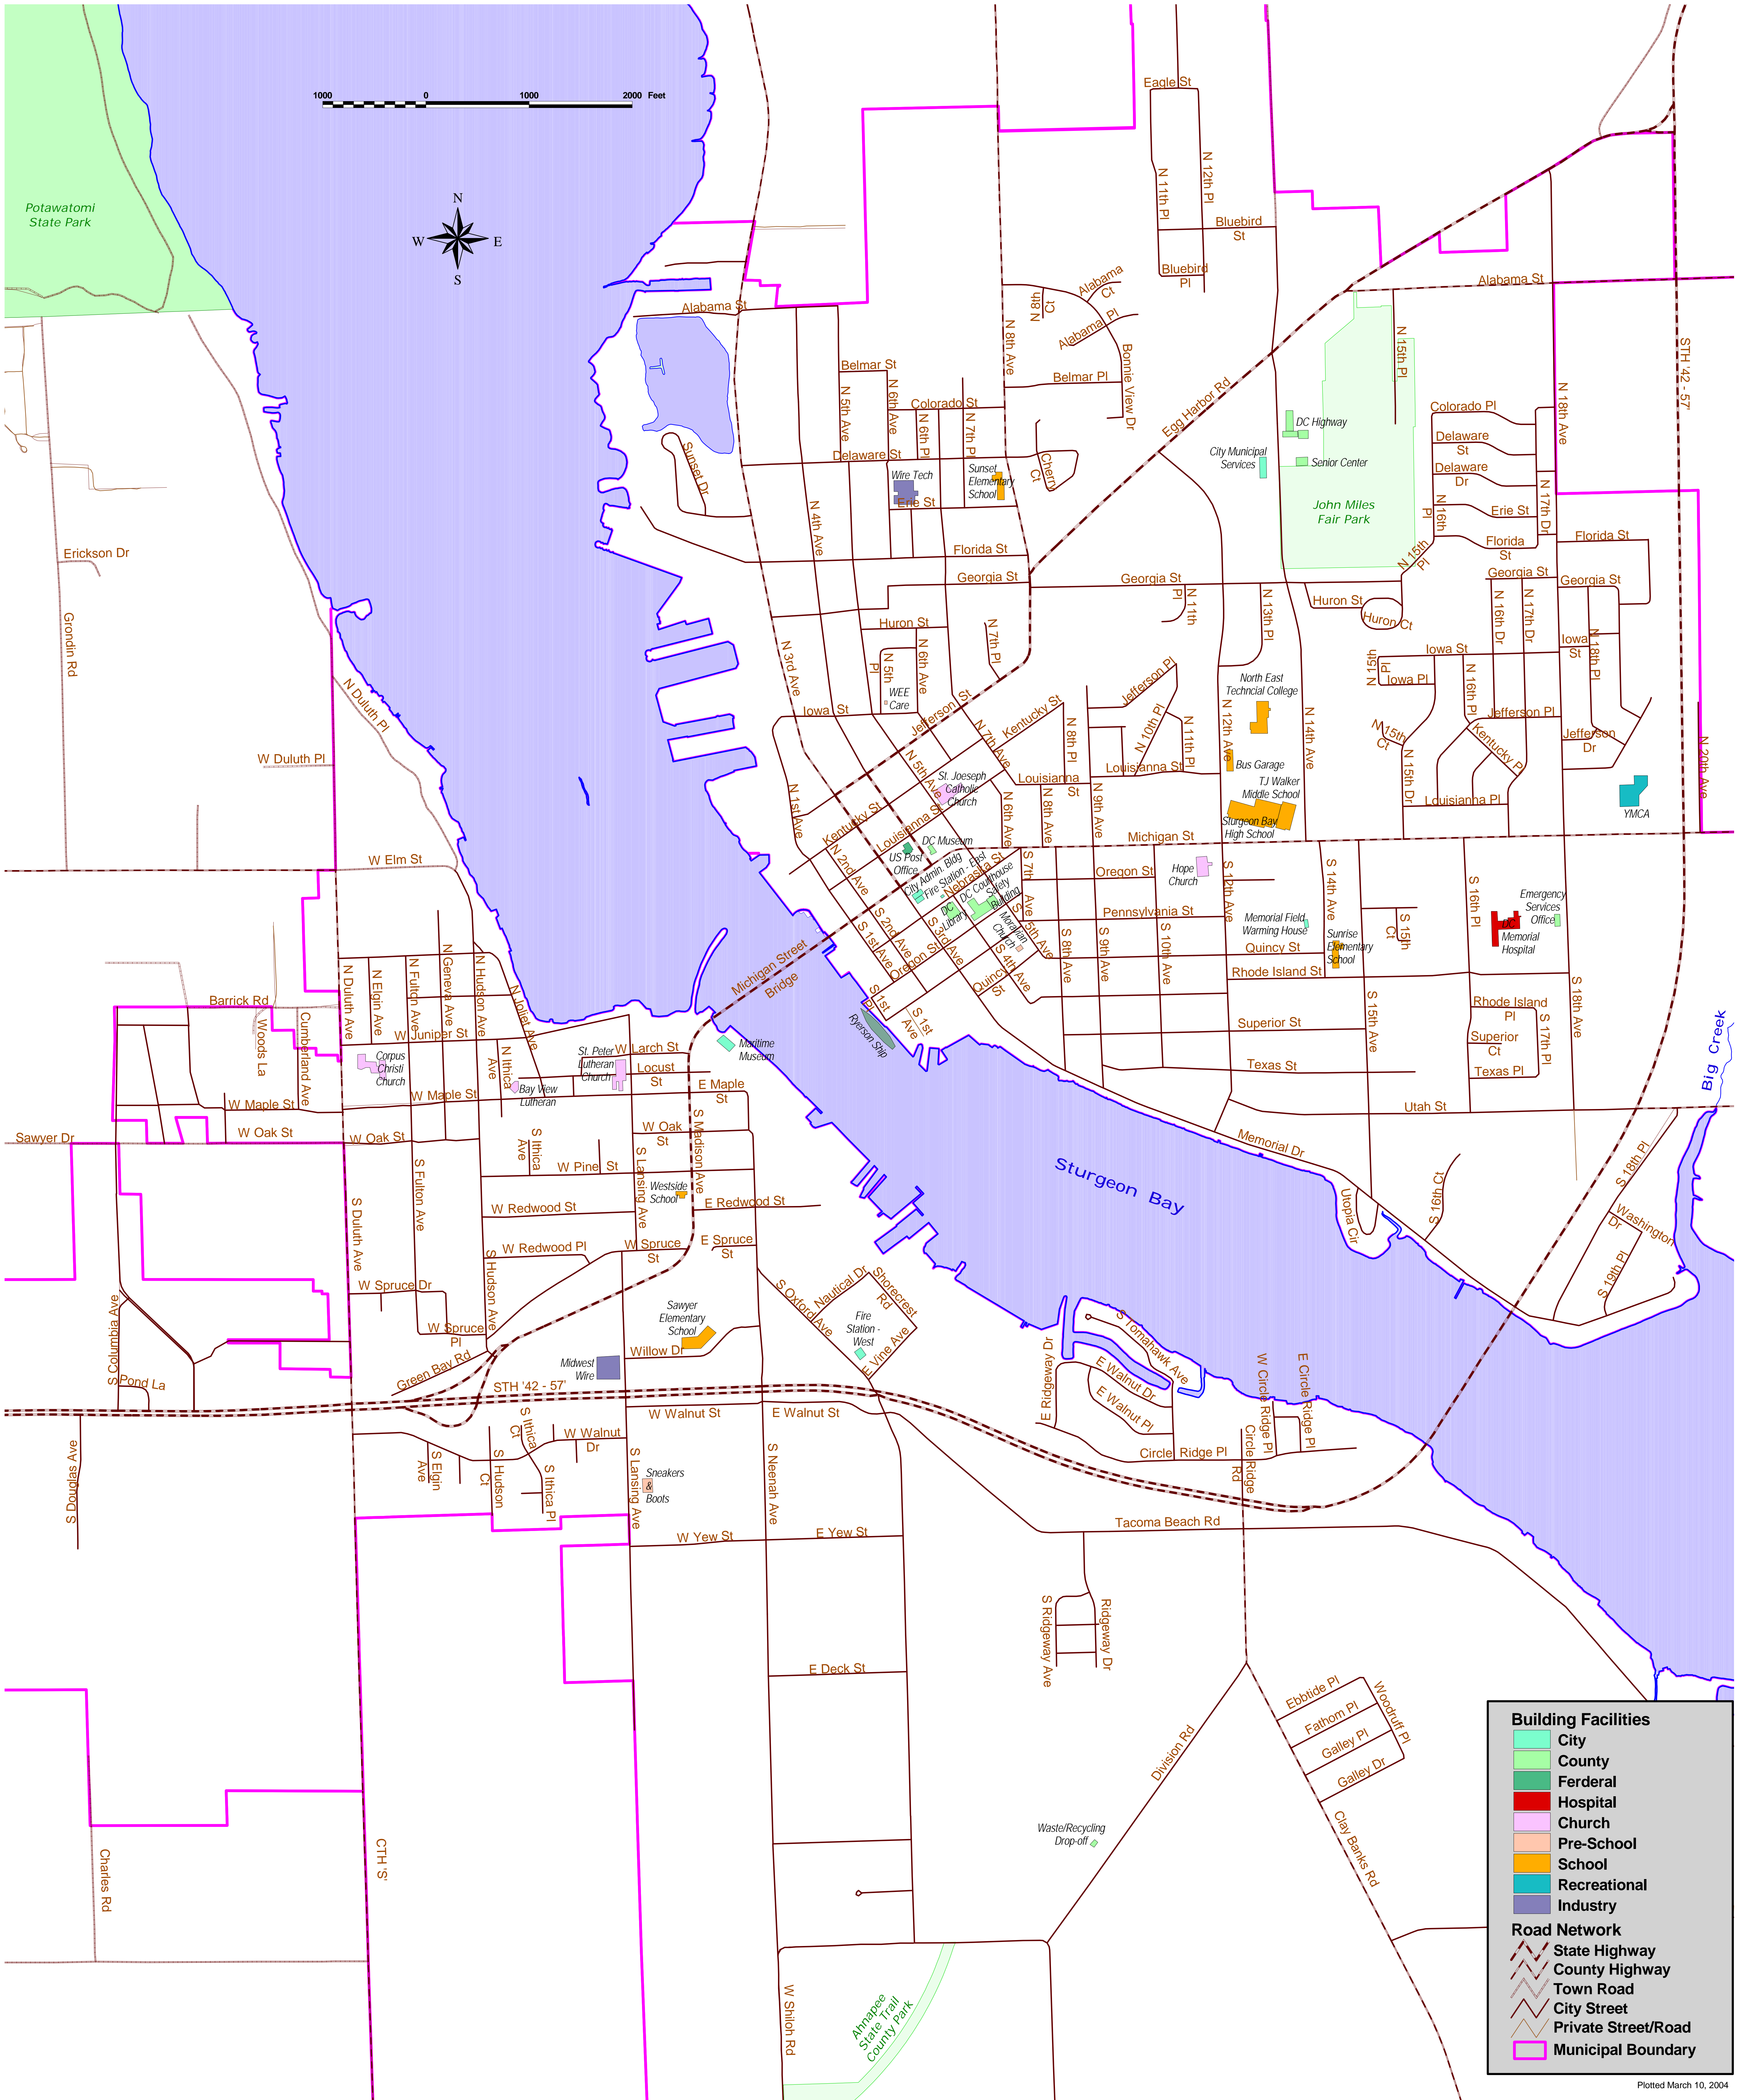

City of Sturgeon Bay Door County, Wisconsin

| Building Facilities | |
|-------------------------------------------|--------------|
| ■ | City |
| ■ | County |
| ■ | Federal |
| ■ | Hospital |
| ■ | Church |
| ■ | Pre-School |
| ■ | School |
| ■ | Recreational |
| ■ | Industry |

| Road Network | |
|--------------|---------------------|
| | State Highway |
| | County Highway |
| | Town Road |
| | City Street |
| | Private Street/Road |
| | Municipal Boundary |