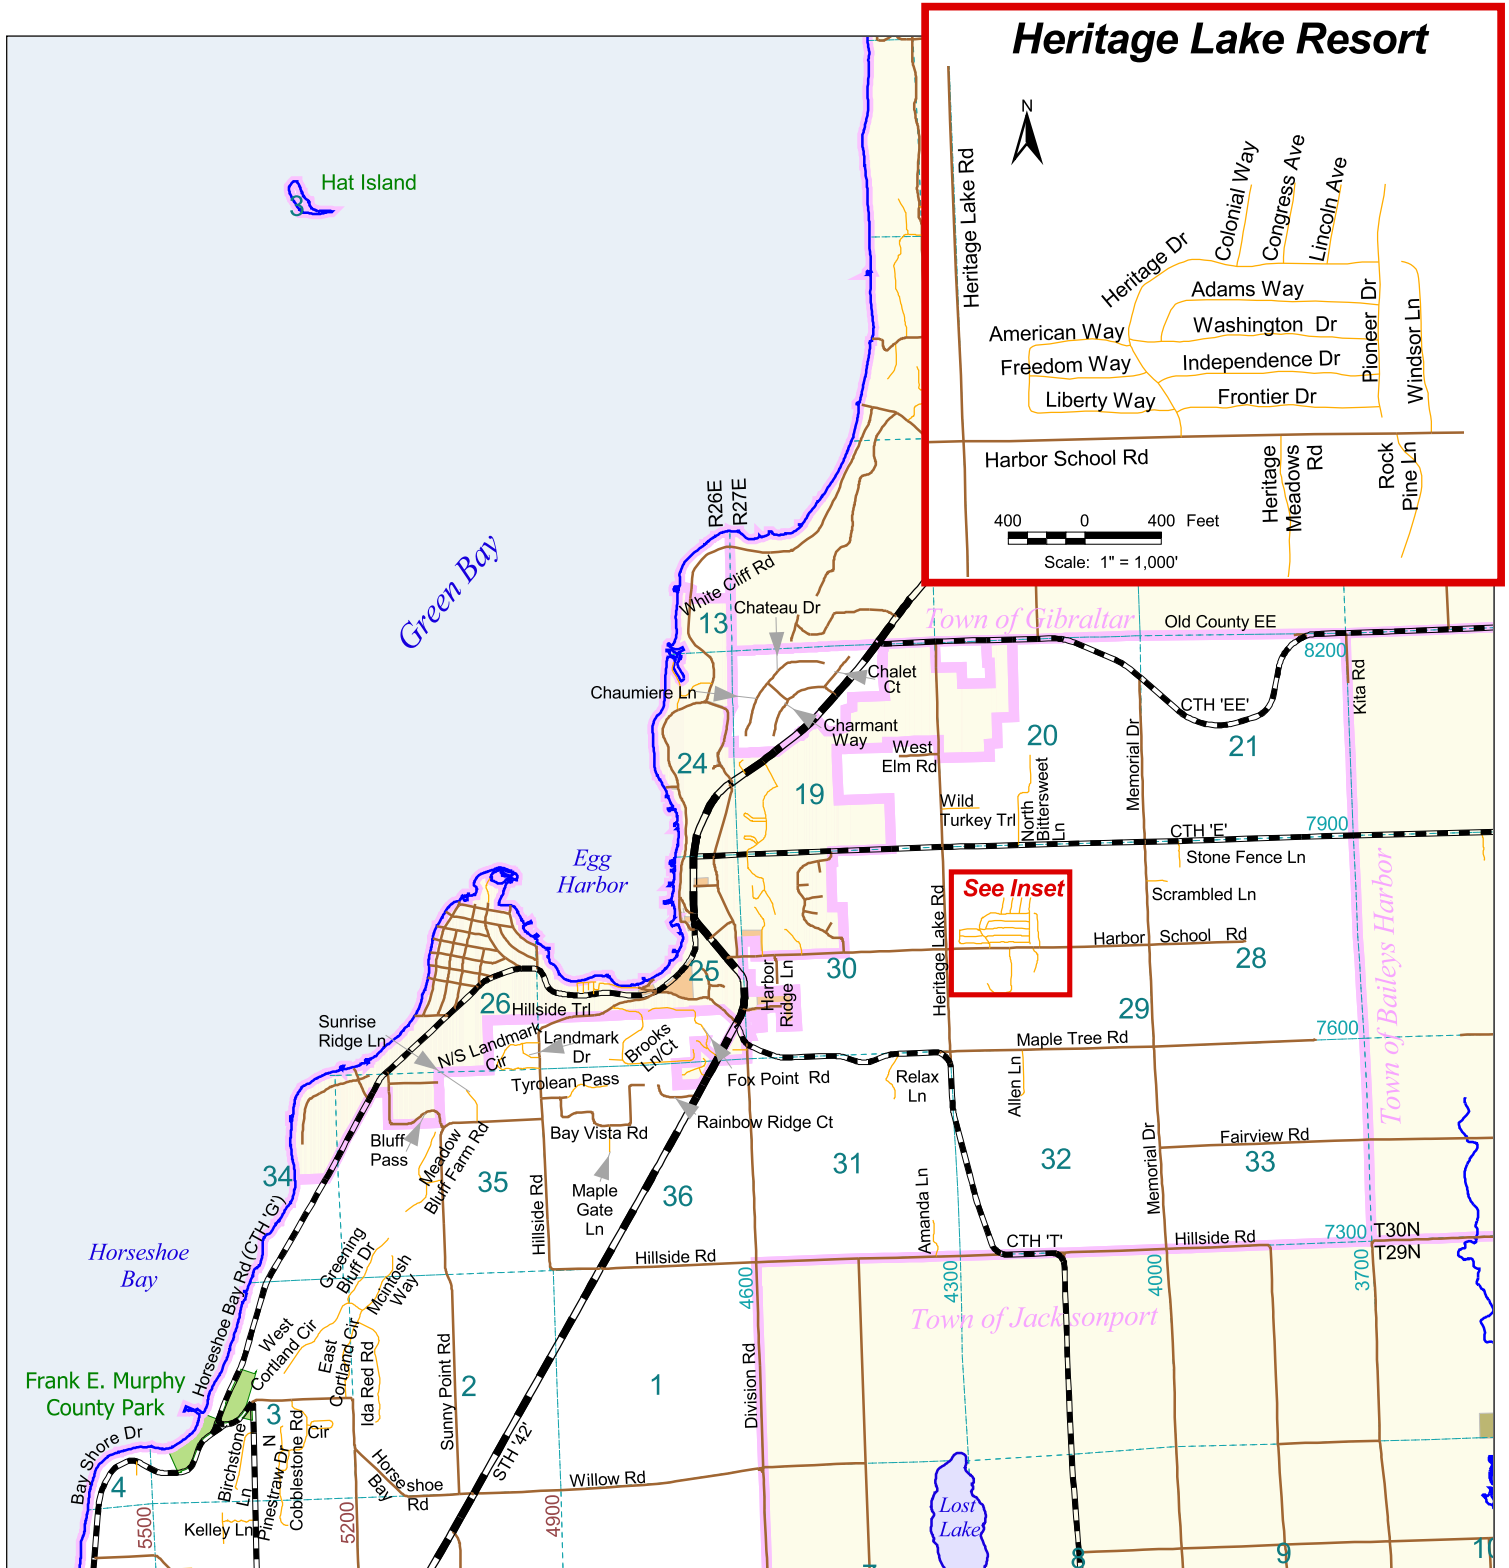

E911 Addressing Maps

Town of Egg Harbor

(NORTH)

Door County, Wisconsin

Door County
Land Use Services Dept
421 Nebraska St.
Sturgeon Bay, WI
54235
(920) 746-2323

T.30N. - R.26-27E.

1" = 5000'

August 16, 2017

See Town of Egg Harbor (SOUTH)