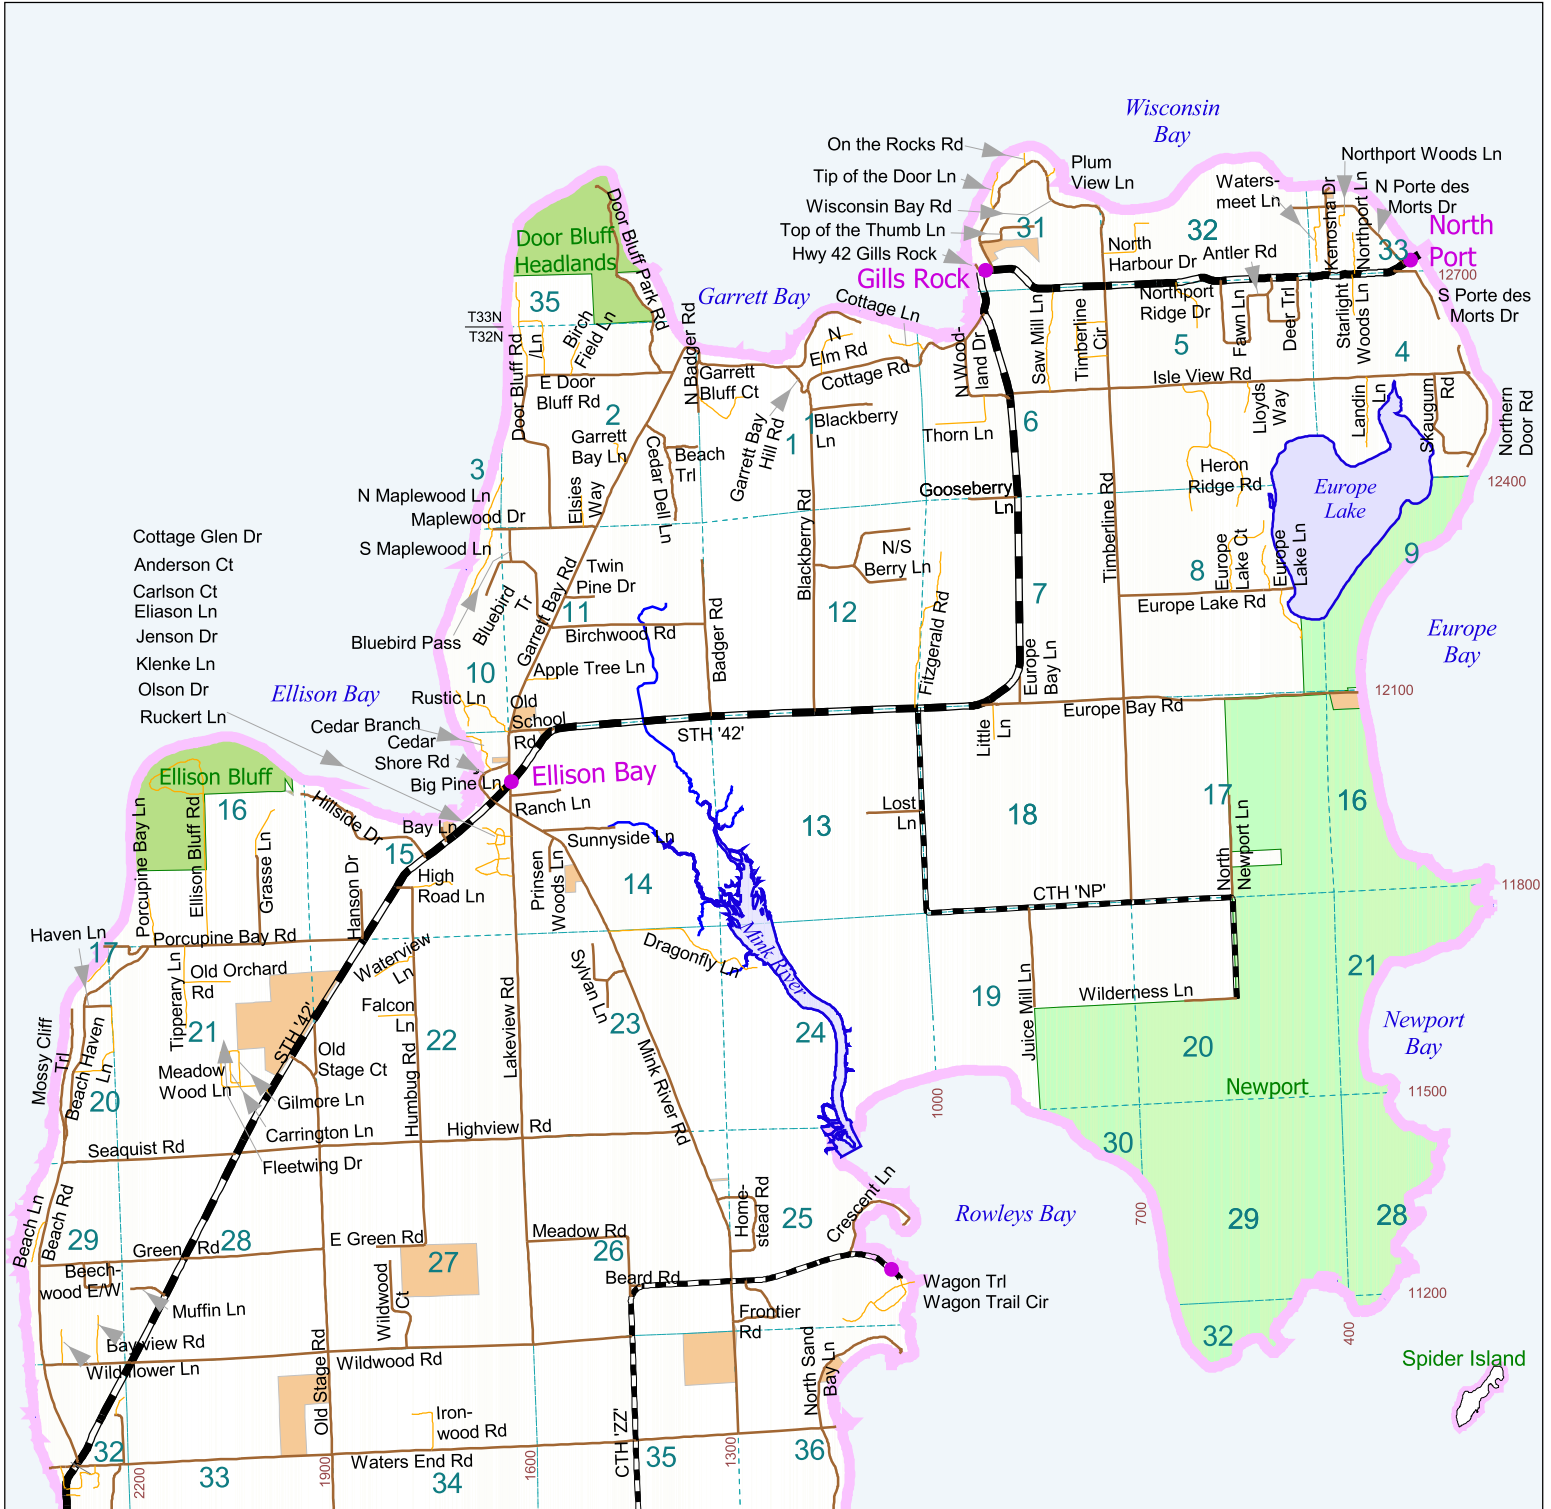

E911 Addressing Maps

Town of Liberty Grove

(NORTH)

Door County, Wisconsin

Door County
Land Use Services Dept
421 Nebraska St.
Sturgeon Bay, WI
54235
(920) 746-2323

T.31-33N. - R.28-29E.

1" = 5000'

August 16, 2017

See Town of Liberty Grove (SOUTH)