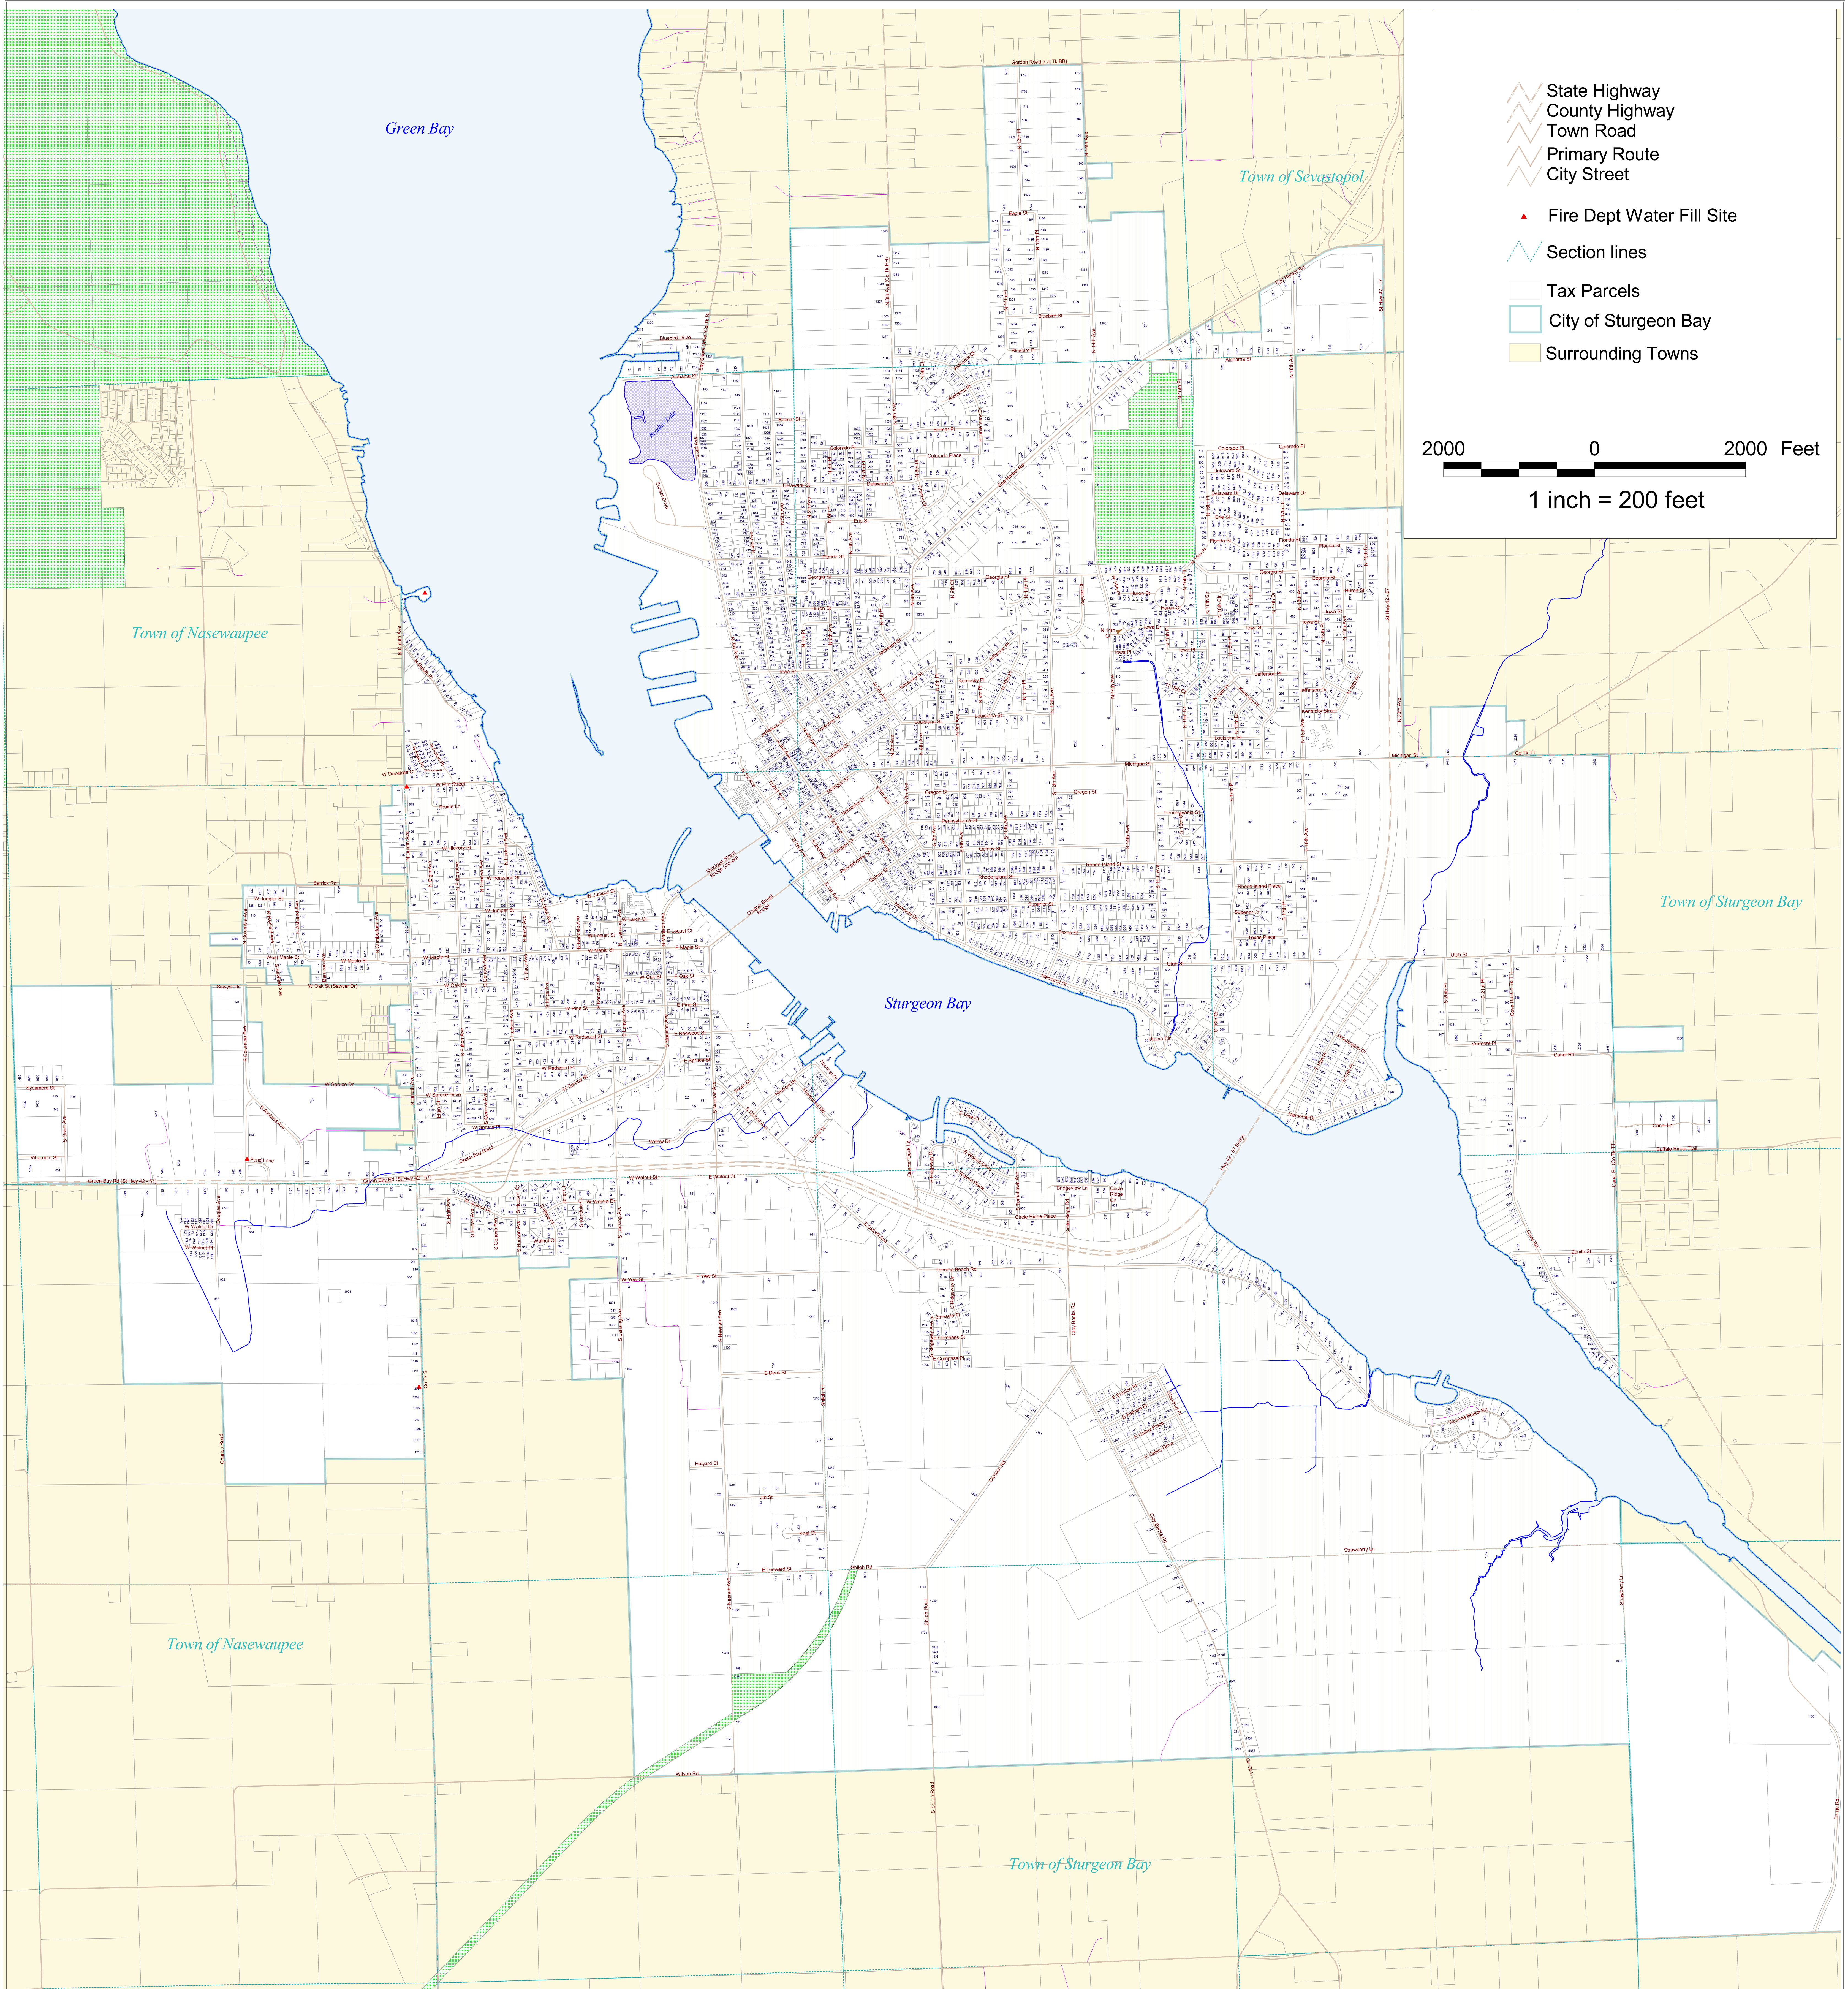

City of Sturgeon Bay

E911 Addressing

Door County, Wisconsin

March 22, 2019

Door County
Land Use Services Dept
421 Nebraska St
Sturgeon Bay, WI
54235
(920) 746-2323

- State Highway
- County Highway
- Town Road
- Primary Route
- City Street

- Fire Dept Water Fill Site
- Section lines
- Tax Parcels
- City of Sturgeon Bay
- Surrounding Towns

2000 0 2000 Feet

1 inch = 200 feet