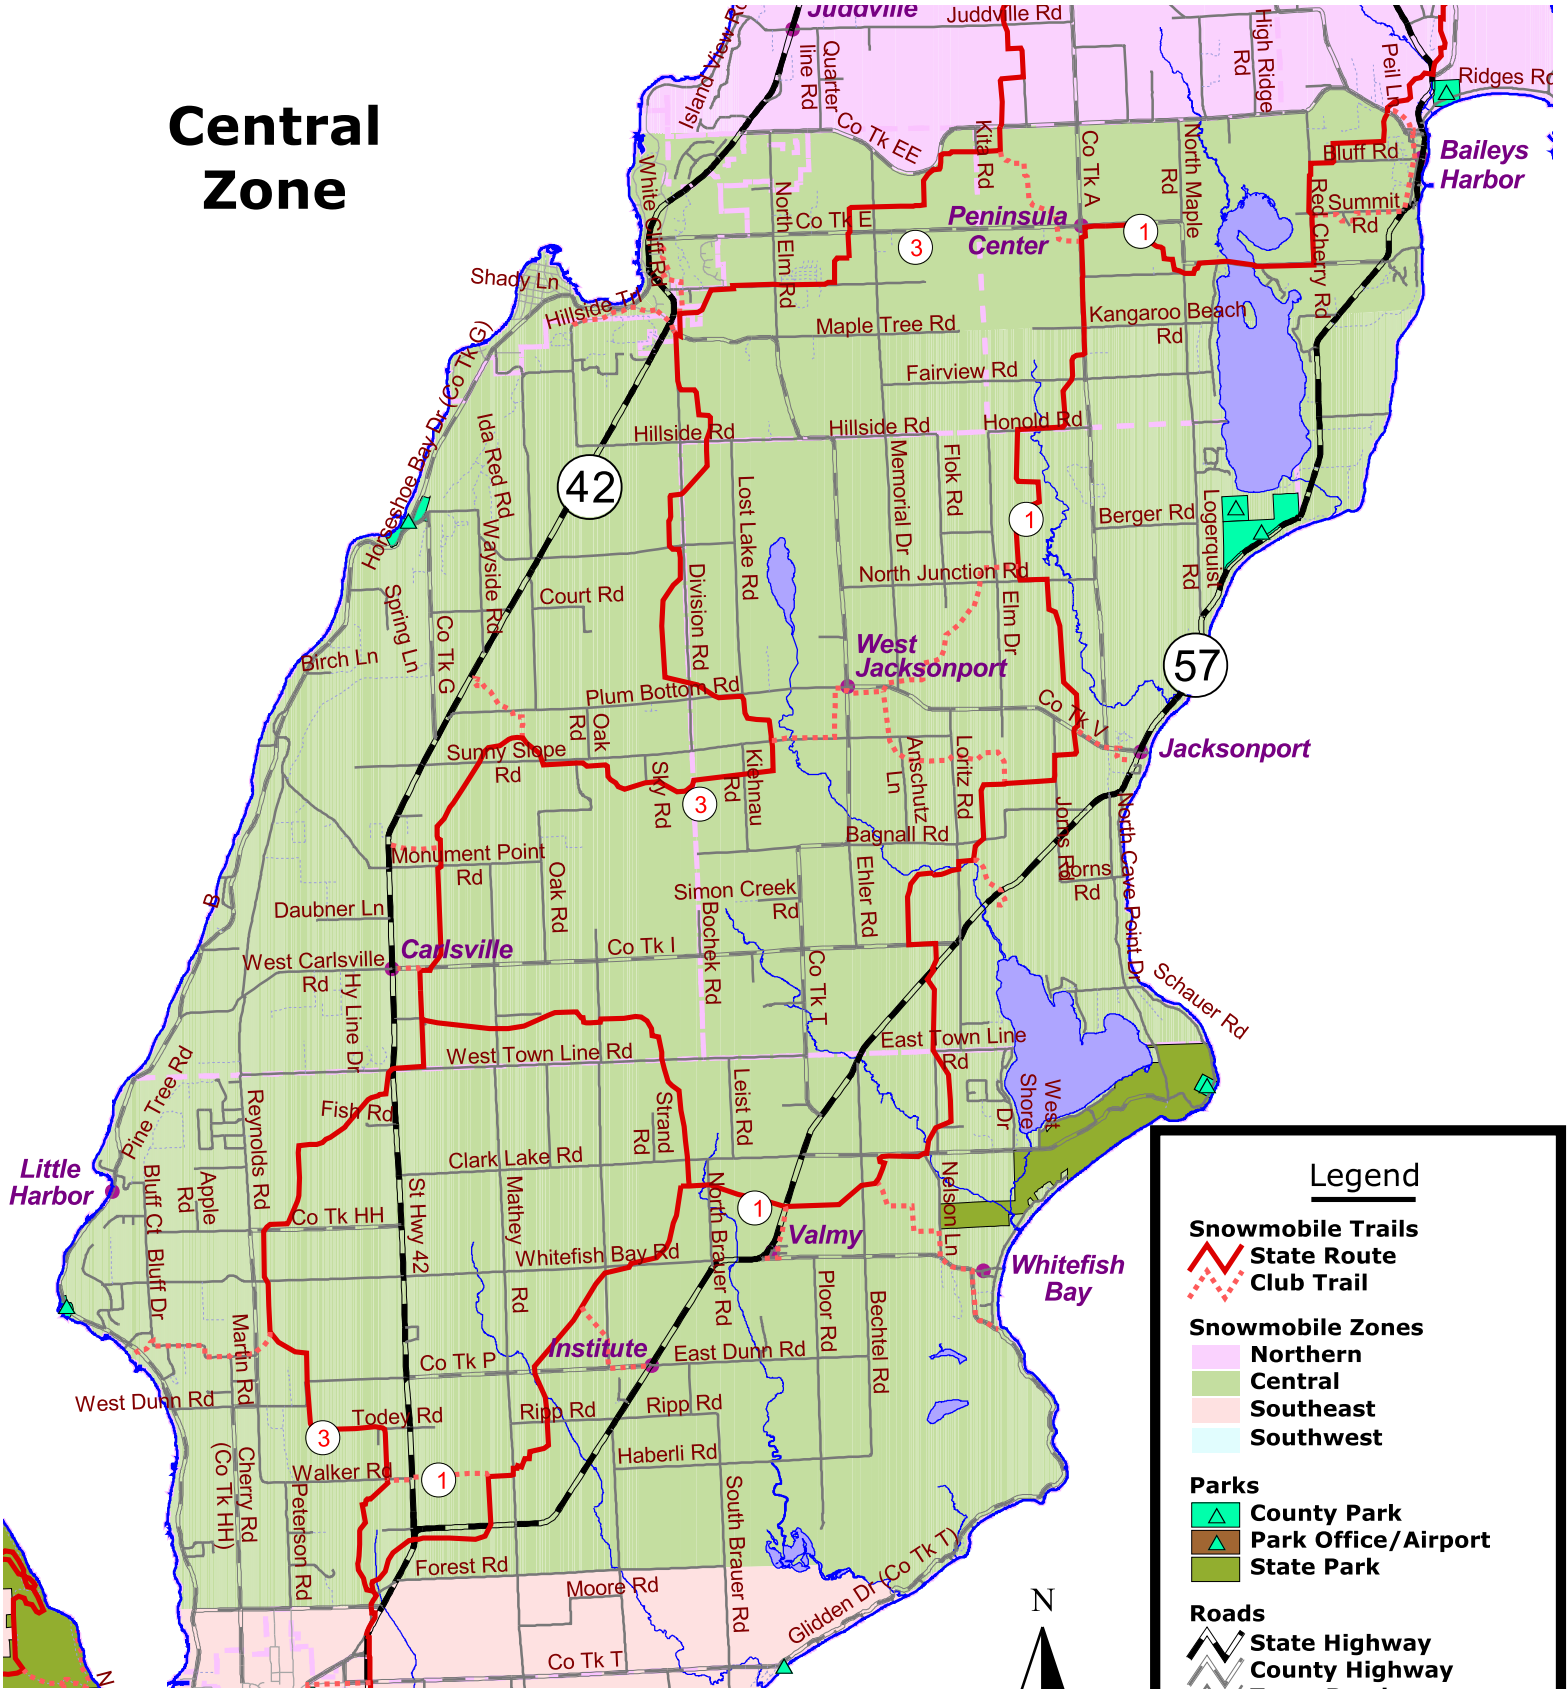

# Door County Snowmobile Trails

## Central Zone

**Legend**

- Snowmobile Trails**
  - State Route
  - Club Trail
- Snowmobile Zones**
  - Northern
  - Central
  - Southeast
  - Southwest
- Parks**
  - County Park
  - Park Office/Airport
  - State Park
- Roads**
  - State Highway
  - County Highway
  - Town Road
  - City or Village Street
  - Private Road or Street
- Other**
  - Community
  - Municipal Boundary
  - Stream
  - Lake

Map Created by  
 Door County Land Information Office  
 February 25, 2016