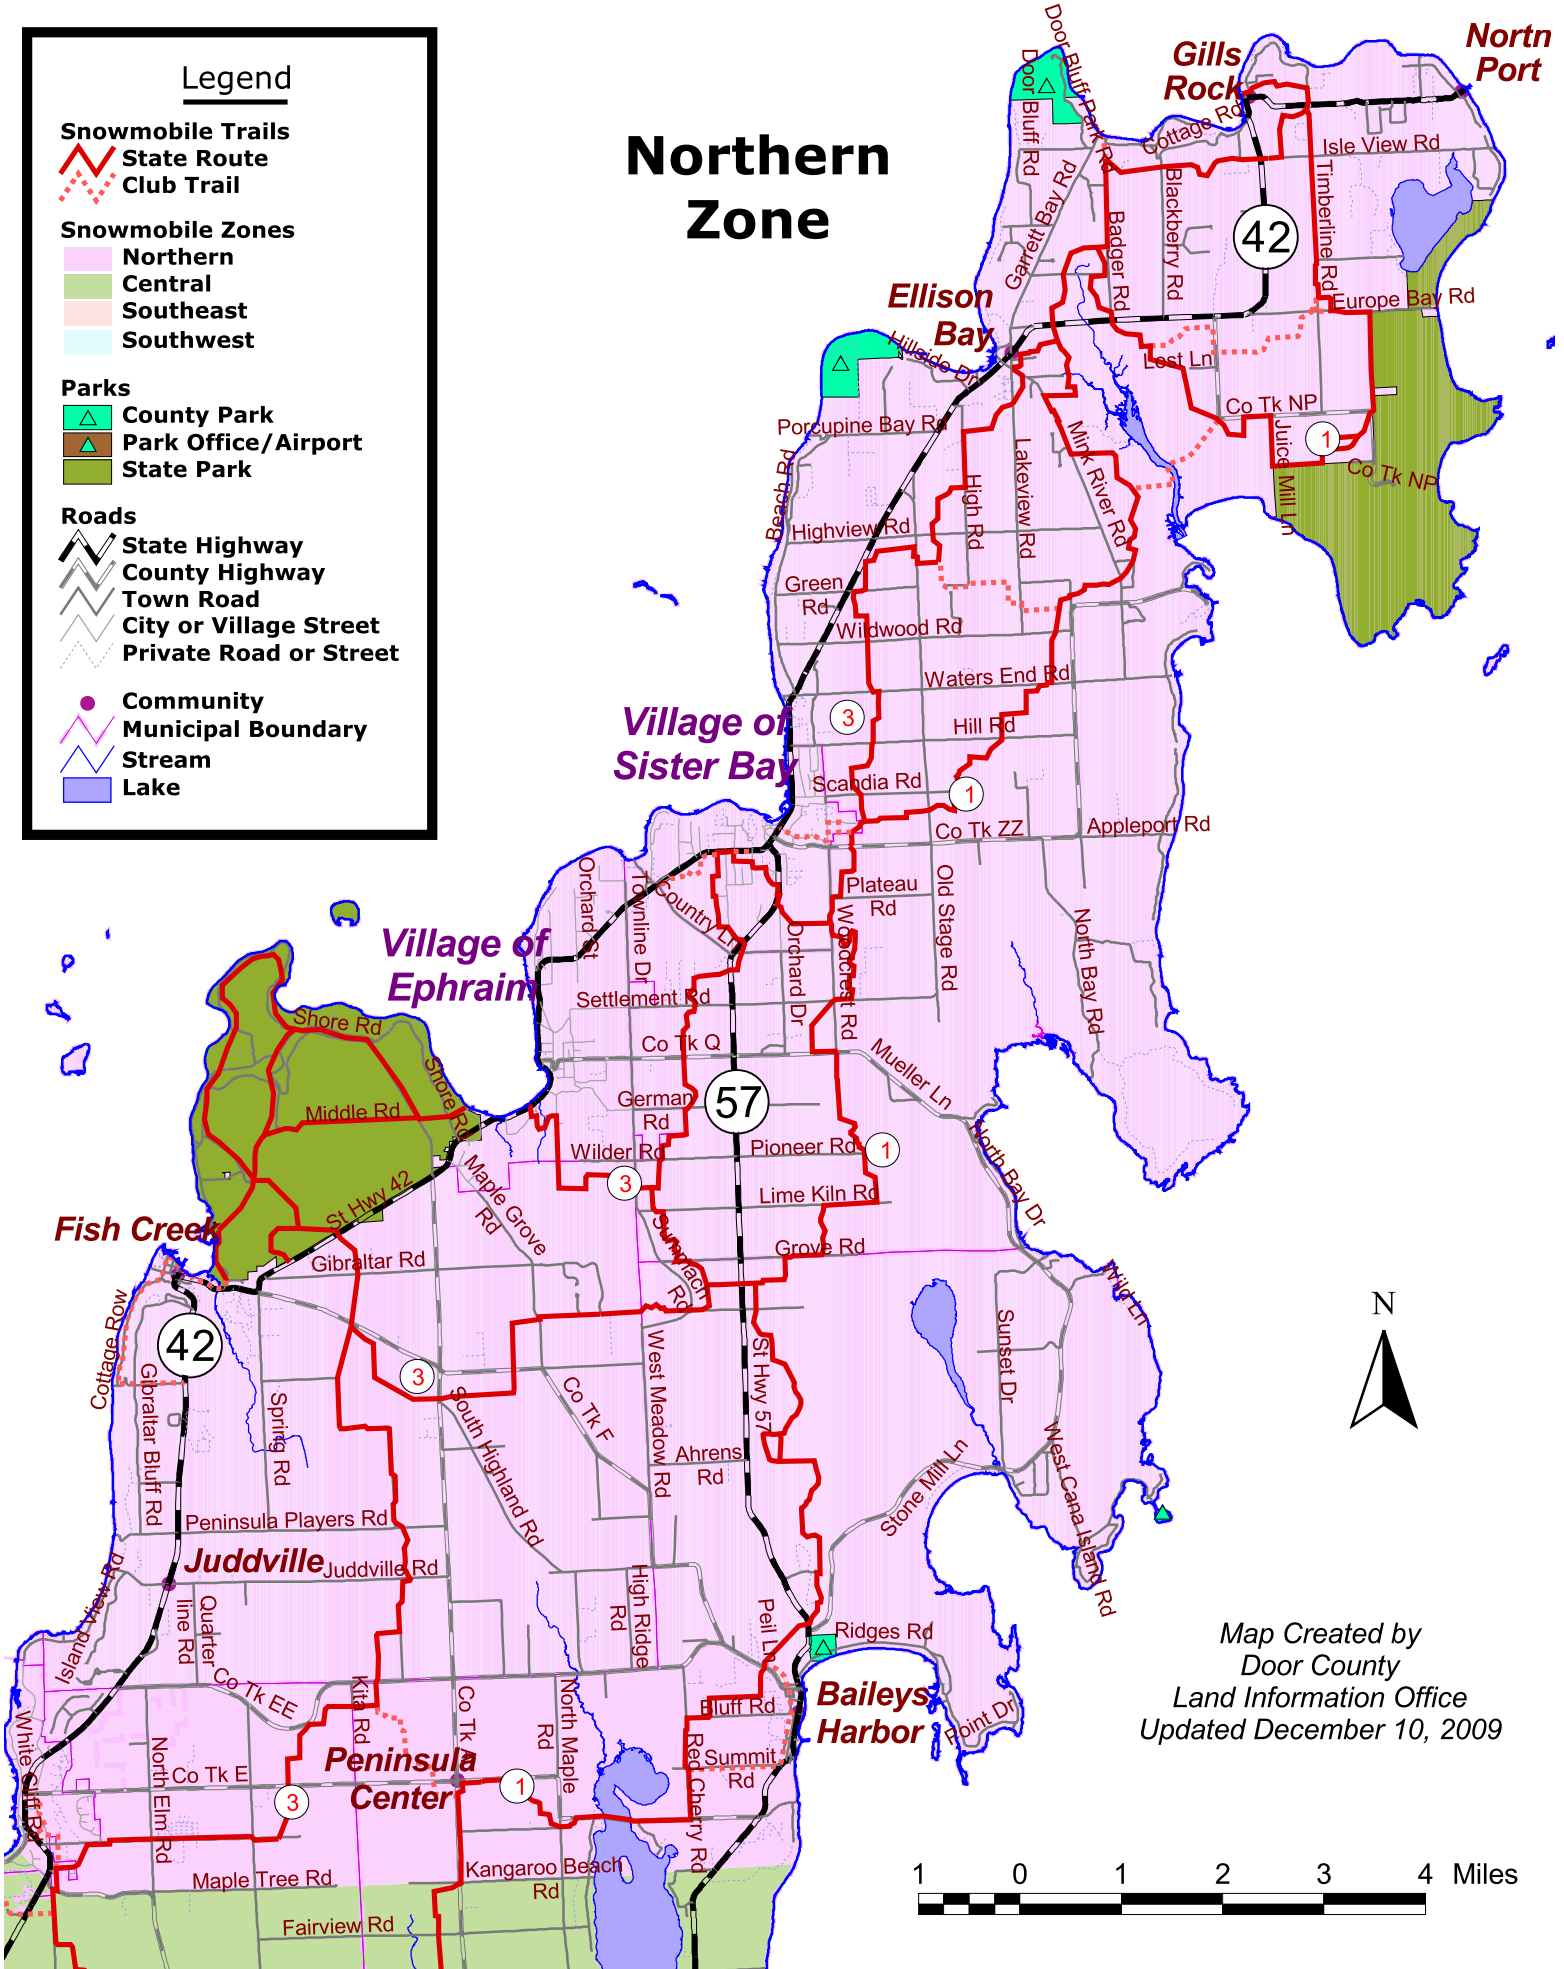

Door County Snowmobile Trails

Legend

Snowmobile Trails
 State Route
 Club Trail

Snowmobile Zones
 Northern
 Central
 Southeast
 Southwest

Parks
 County Park
 Park Office/Airport
 State Park

Roads
 State Highway
 County Highway
 Town Road
 City or Village Street
 Private Road or Street

Other Features
 Community
 Municipal Boundary
 Stream
 Lake

Northern Zone

Map Created by
 Door County
 Land Information Office
 Updated December 10, 2009