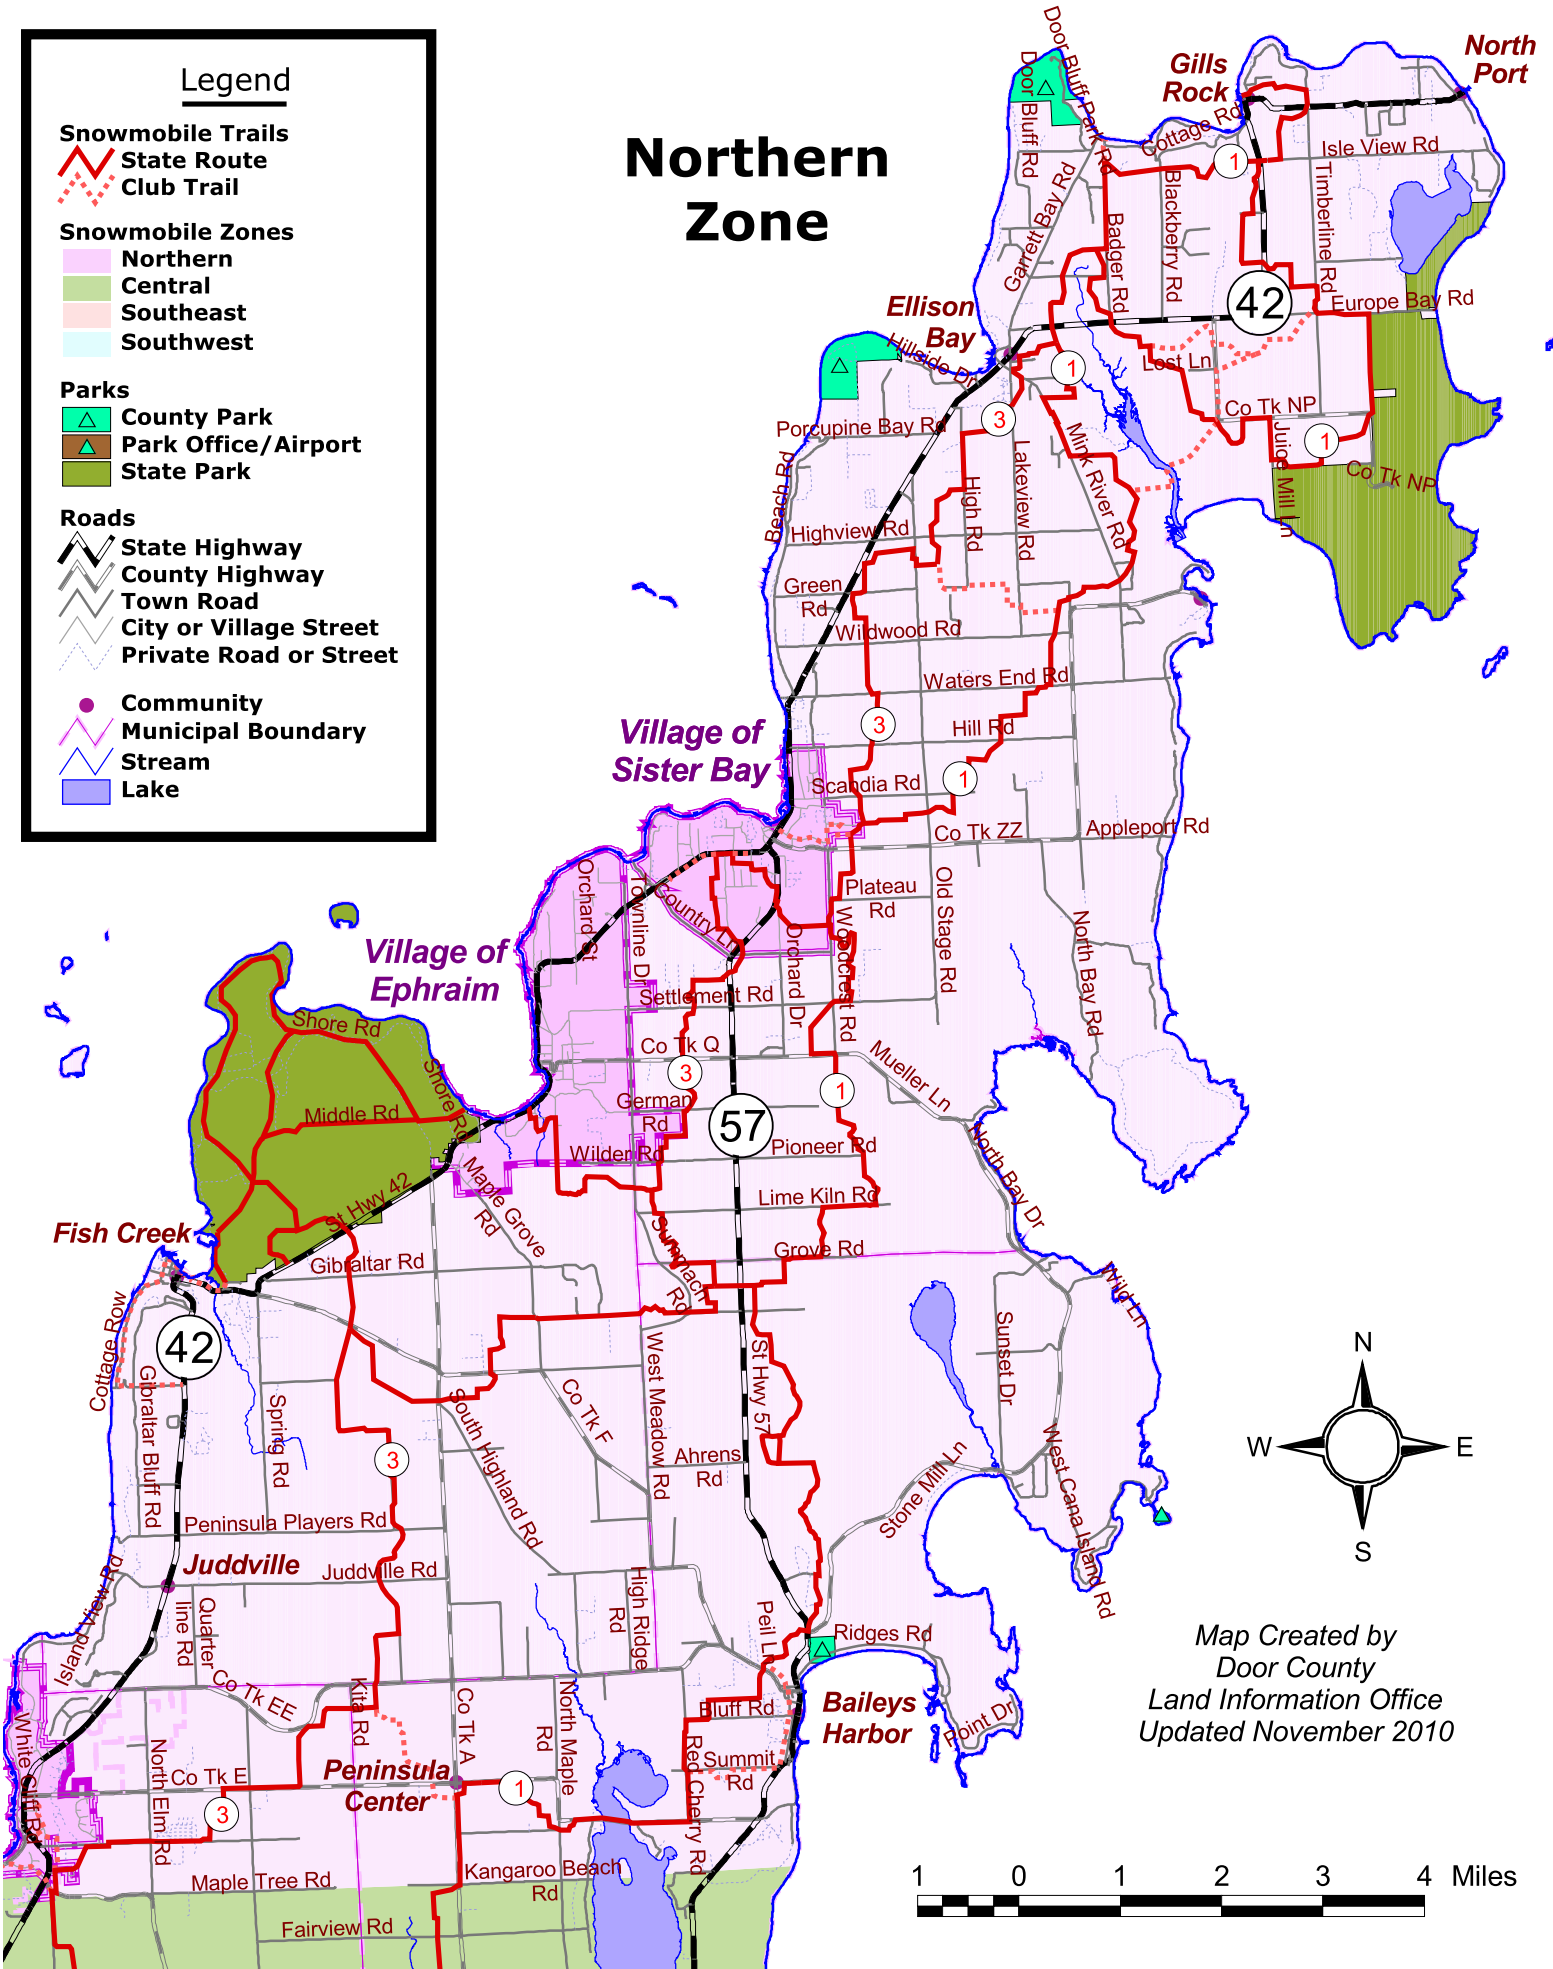

Door County Snowmobile Trails

Legend

Snowmobile Trails
 State Route
 Club Trail

Snowmobile Zones
 Northern
 Central
 Southeast
 Southwest

Parks
 County Park
 Park Office/Airport
 State Park

Roads
 State Highway
 County Highway
 Town Road
 City or Village Street
 Private Road or Street

Other Features
 Community
 Municipal Boundary
 Stream
 Lake

Northern Zone

Map Created by
 Door County
 Land Information Office
 Updated November 2010