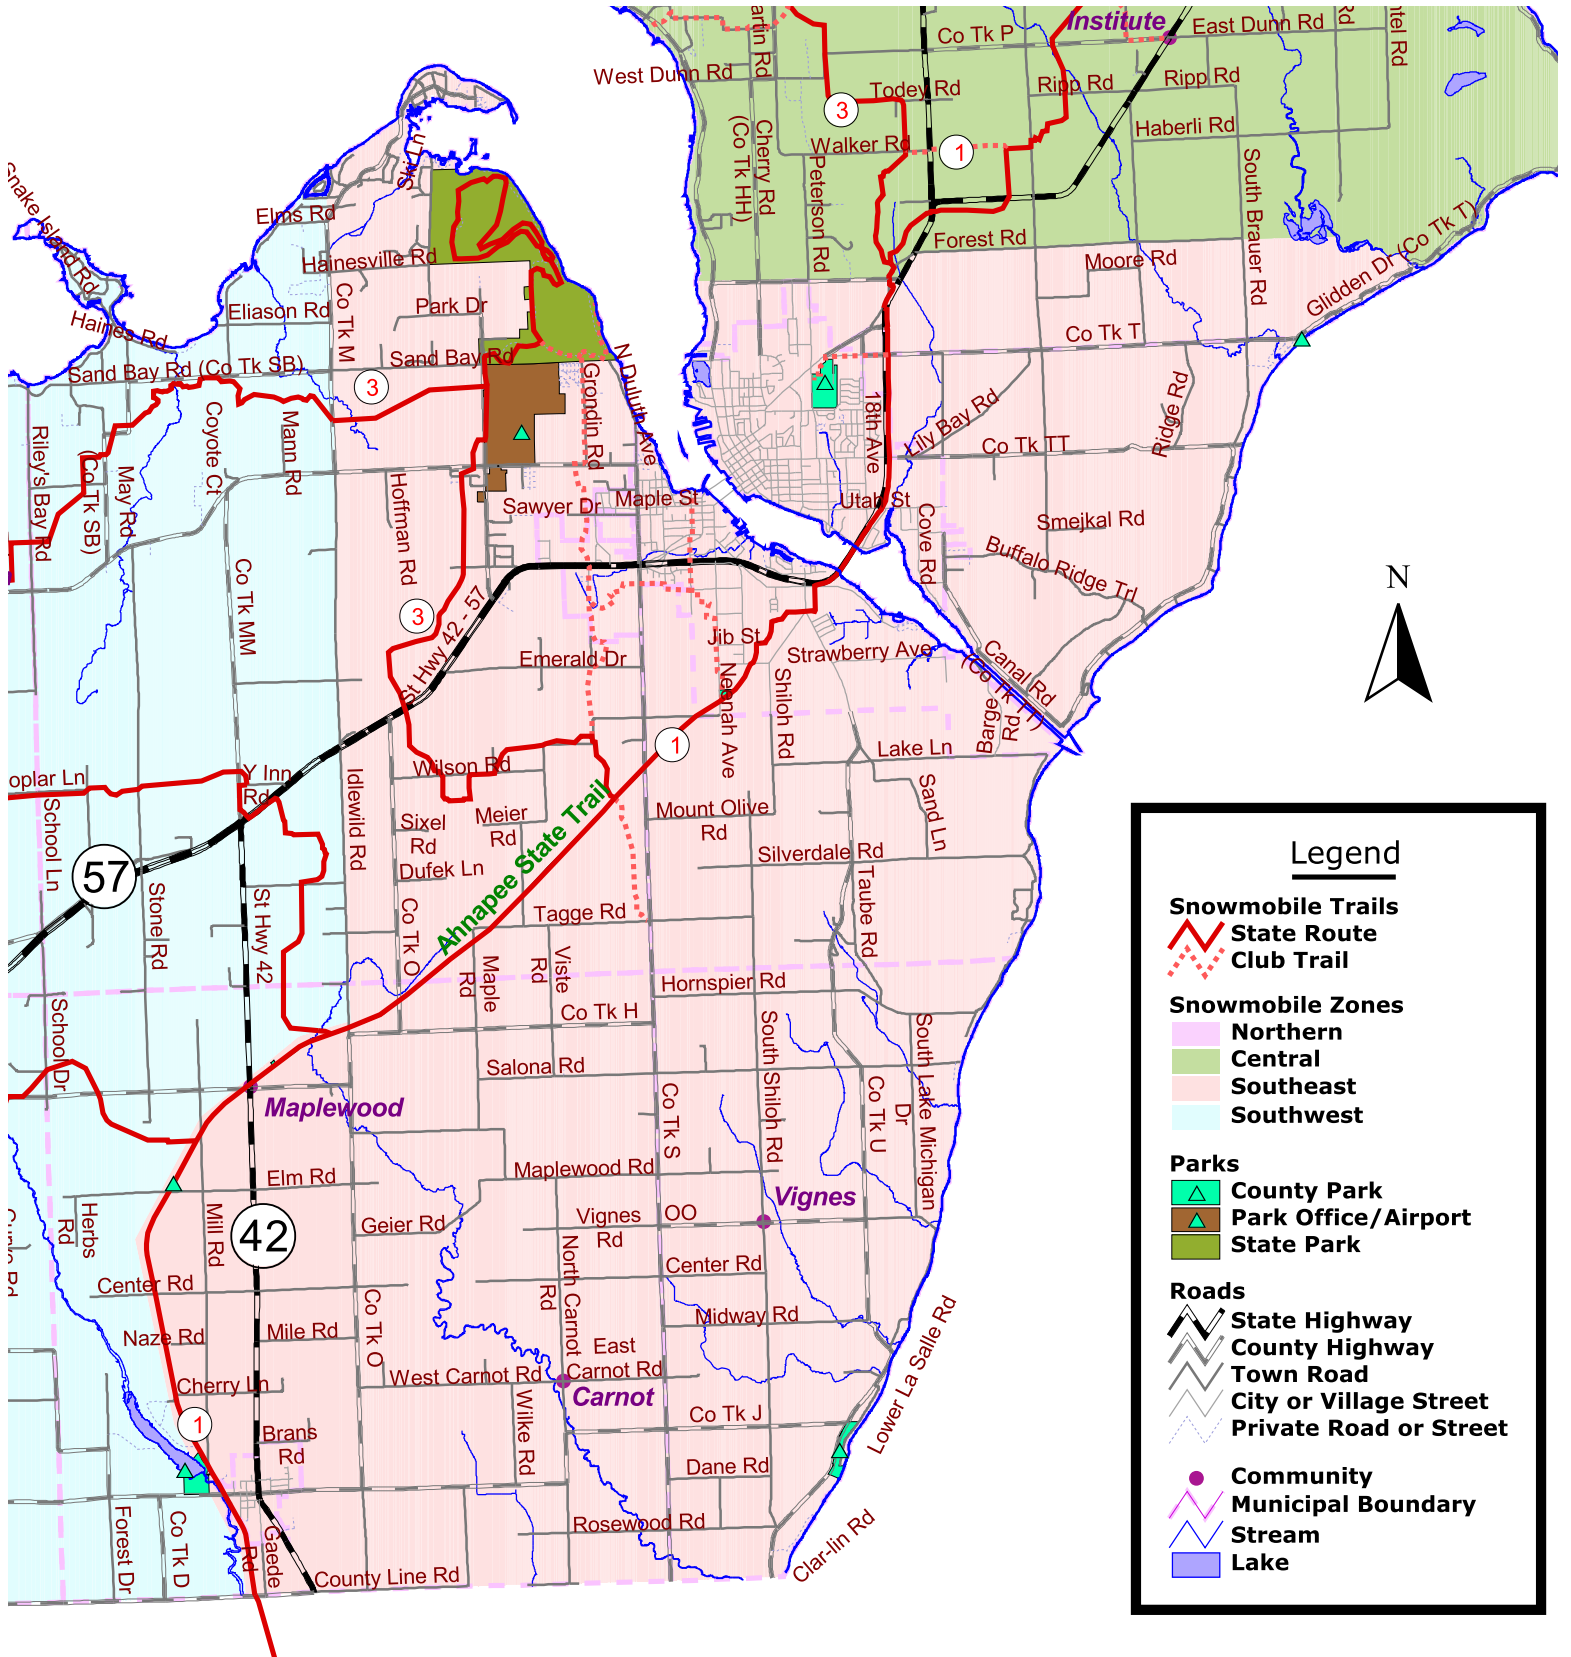

# Door County Snowmobile Trails Southeast Zone

### Legend

- Snowmobile Trails**
  - State Route
  - ⋯ Club Trail
- Snowmobile Zones**
  - Northern
  - Central
  - Southeast
  - Southwest
- Parks**
  - ▲ County Park
  - ▲ Park Office/Airport
  - State Park
- Roads**
  - State Highway
  - County Highway
  - Town Road
  - City or Village Street
  - Private Road or Street
- Other**
  - Community
  - Municipal Boundary
  - Stream
  - Lake

Map Created by  
Door County Land Information Office  
February 25, 2016