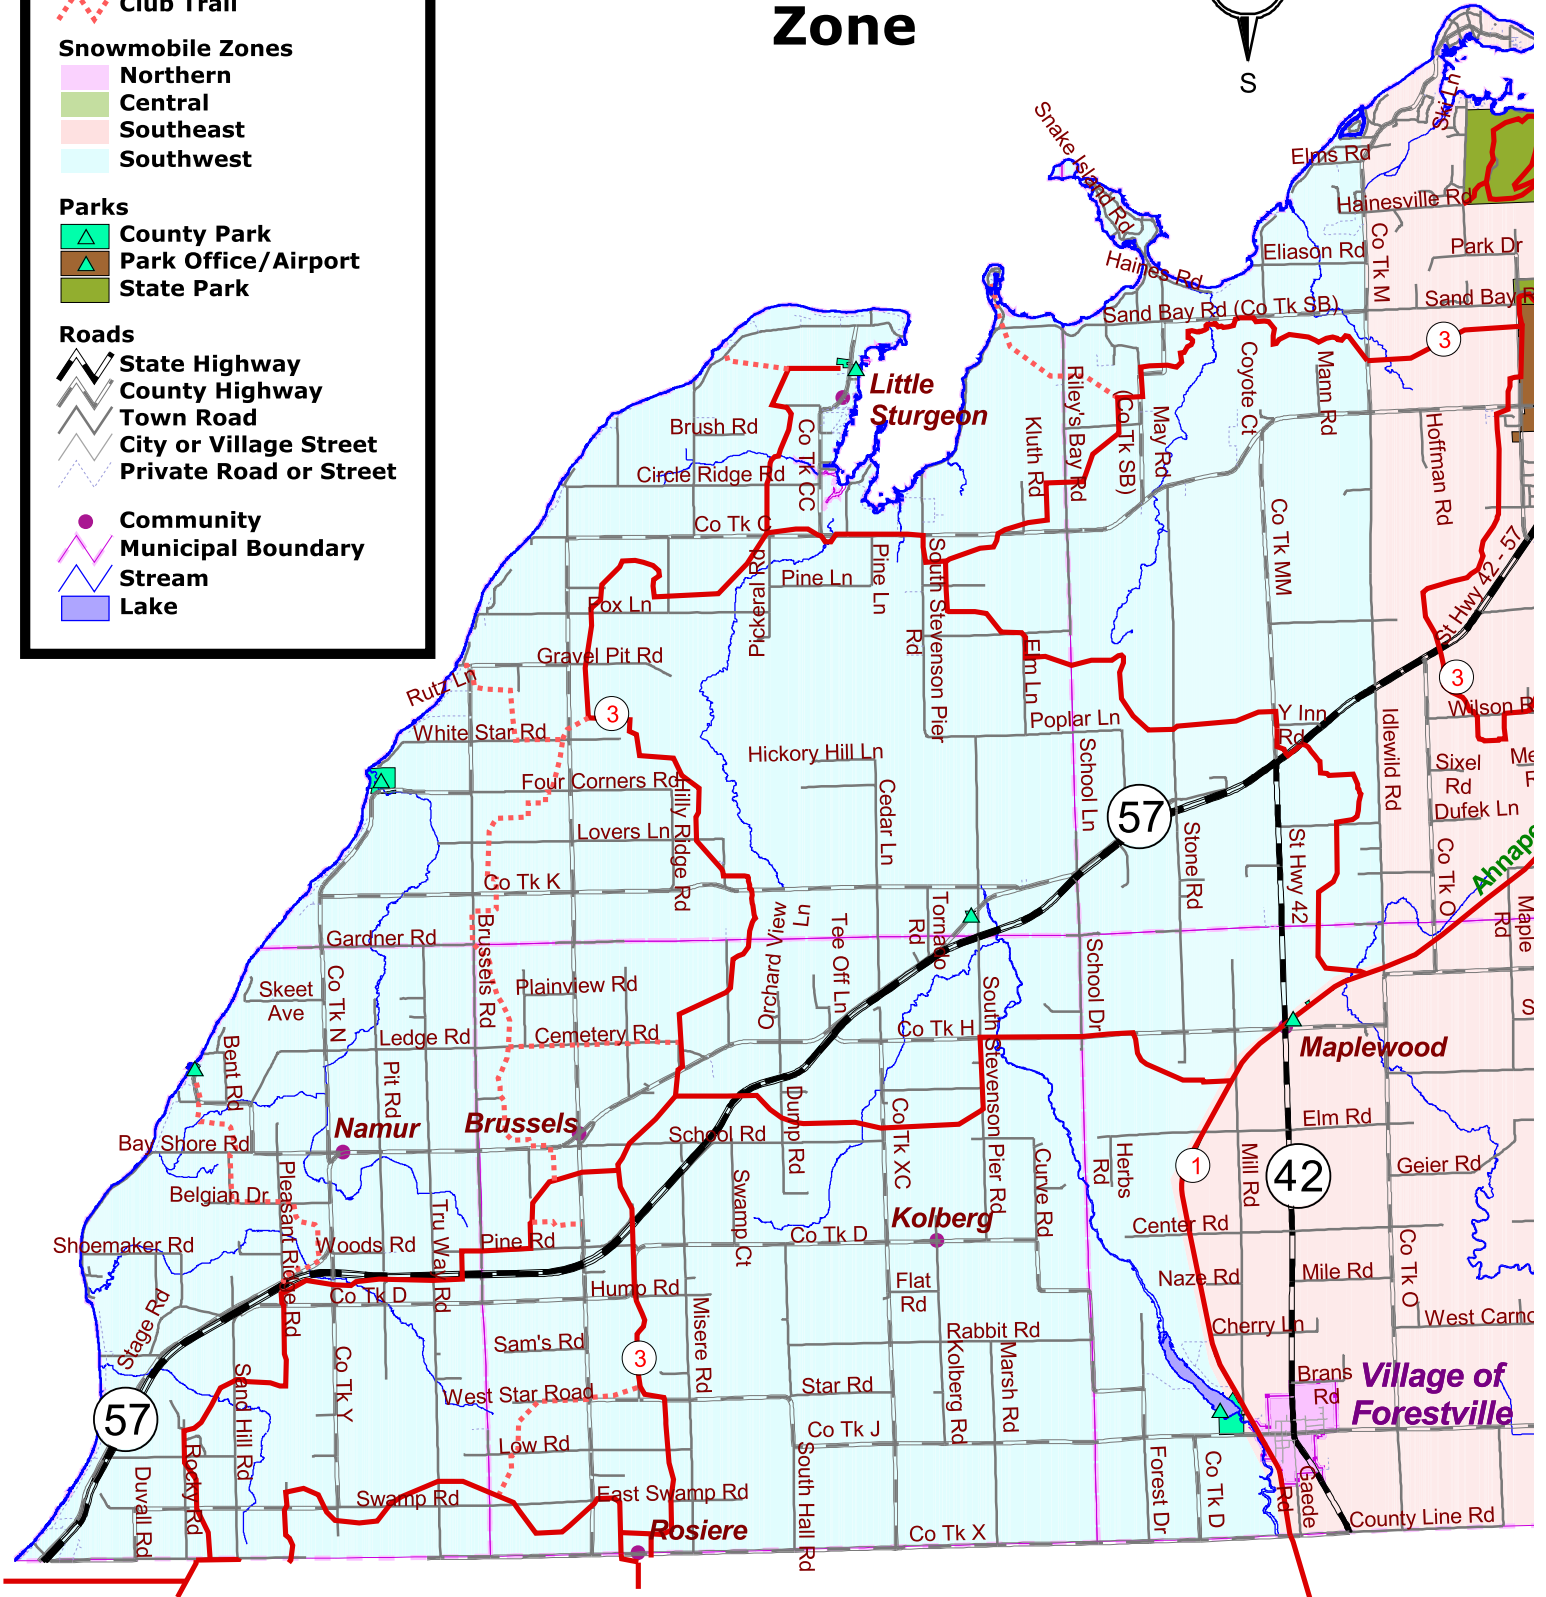

Door County Snowmobile Trails

SouthWest Zone

Legend

Snowmobile Trails
 State Route
 Club Trail

Snowmobile Zones
 Northern
 Central
 Southeast
 Southwest

Parks
 County Park
 Park Office/Airport
 State Park

Roads
 State Highway
 County Highway
 Town Road
 City or Village Street
 Private Road or Street

Community
 Municipal Boundary
 Stream
 Lake

Map Created by
 Door County Land Information Office
 Updated November 2010