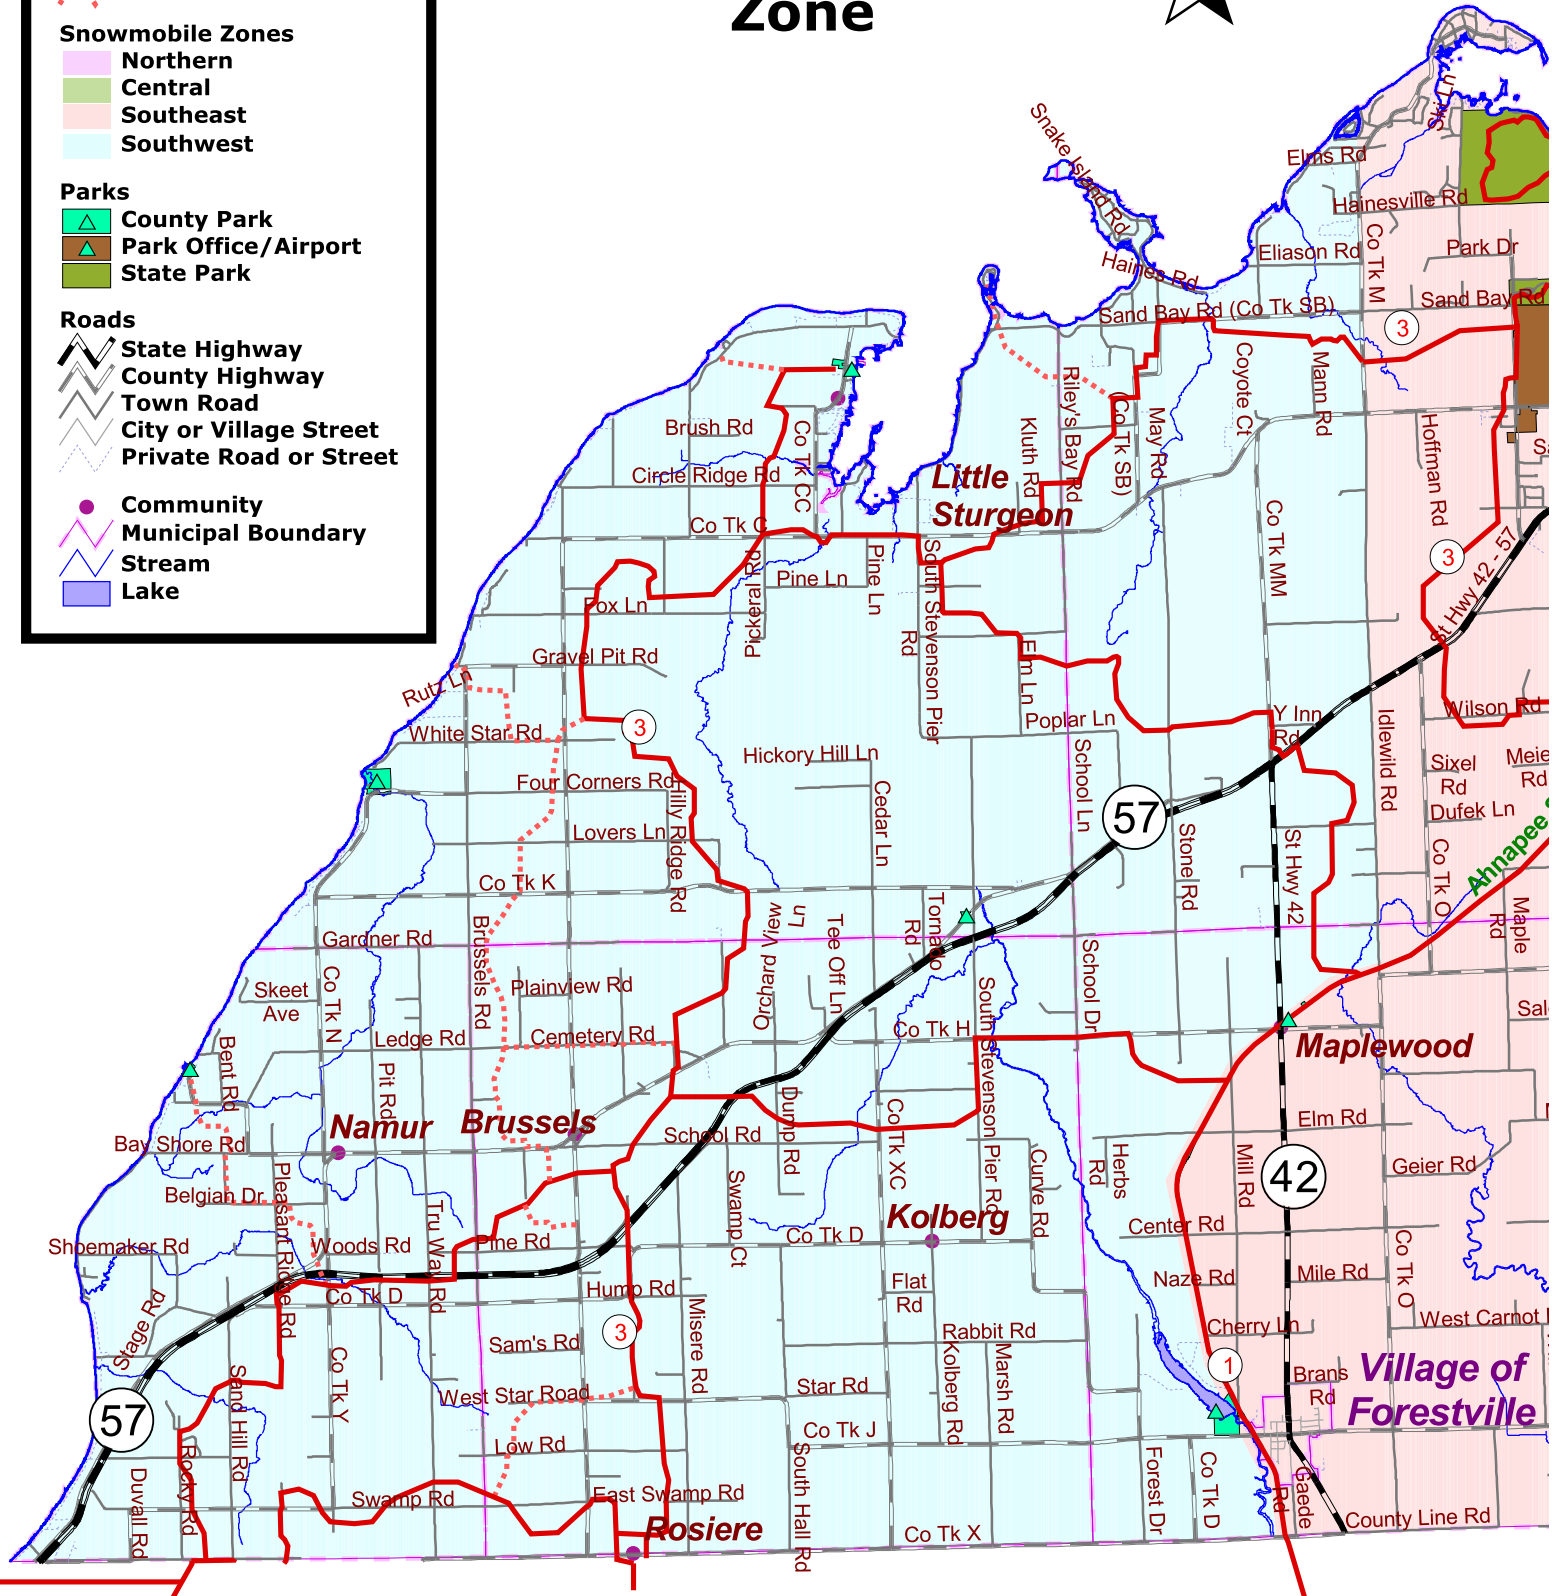

Door County Snowmobile Trails

Southwest Zone

Legend

Snowmobile Trails
 State Route
 Club Trail

Snowmobile Zones
 Northern
 Central
 Southeast
 Southwest

Parks
 County Park
 Park Office/Airport
 State Park

Roads
 State Highway
 County Highway
 Town Road
 City or Village Street
 Private Road or Street

Community
 Municipal Boundary
 Stream
 Lake

Map Created by
 Door County Land Information Office
 Updated December 10, 2009