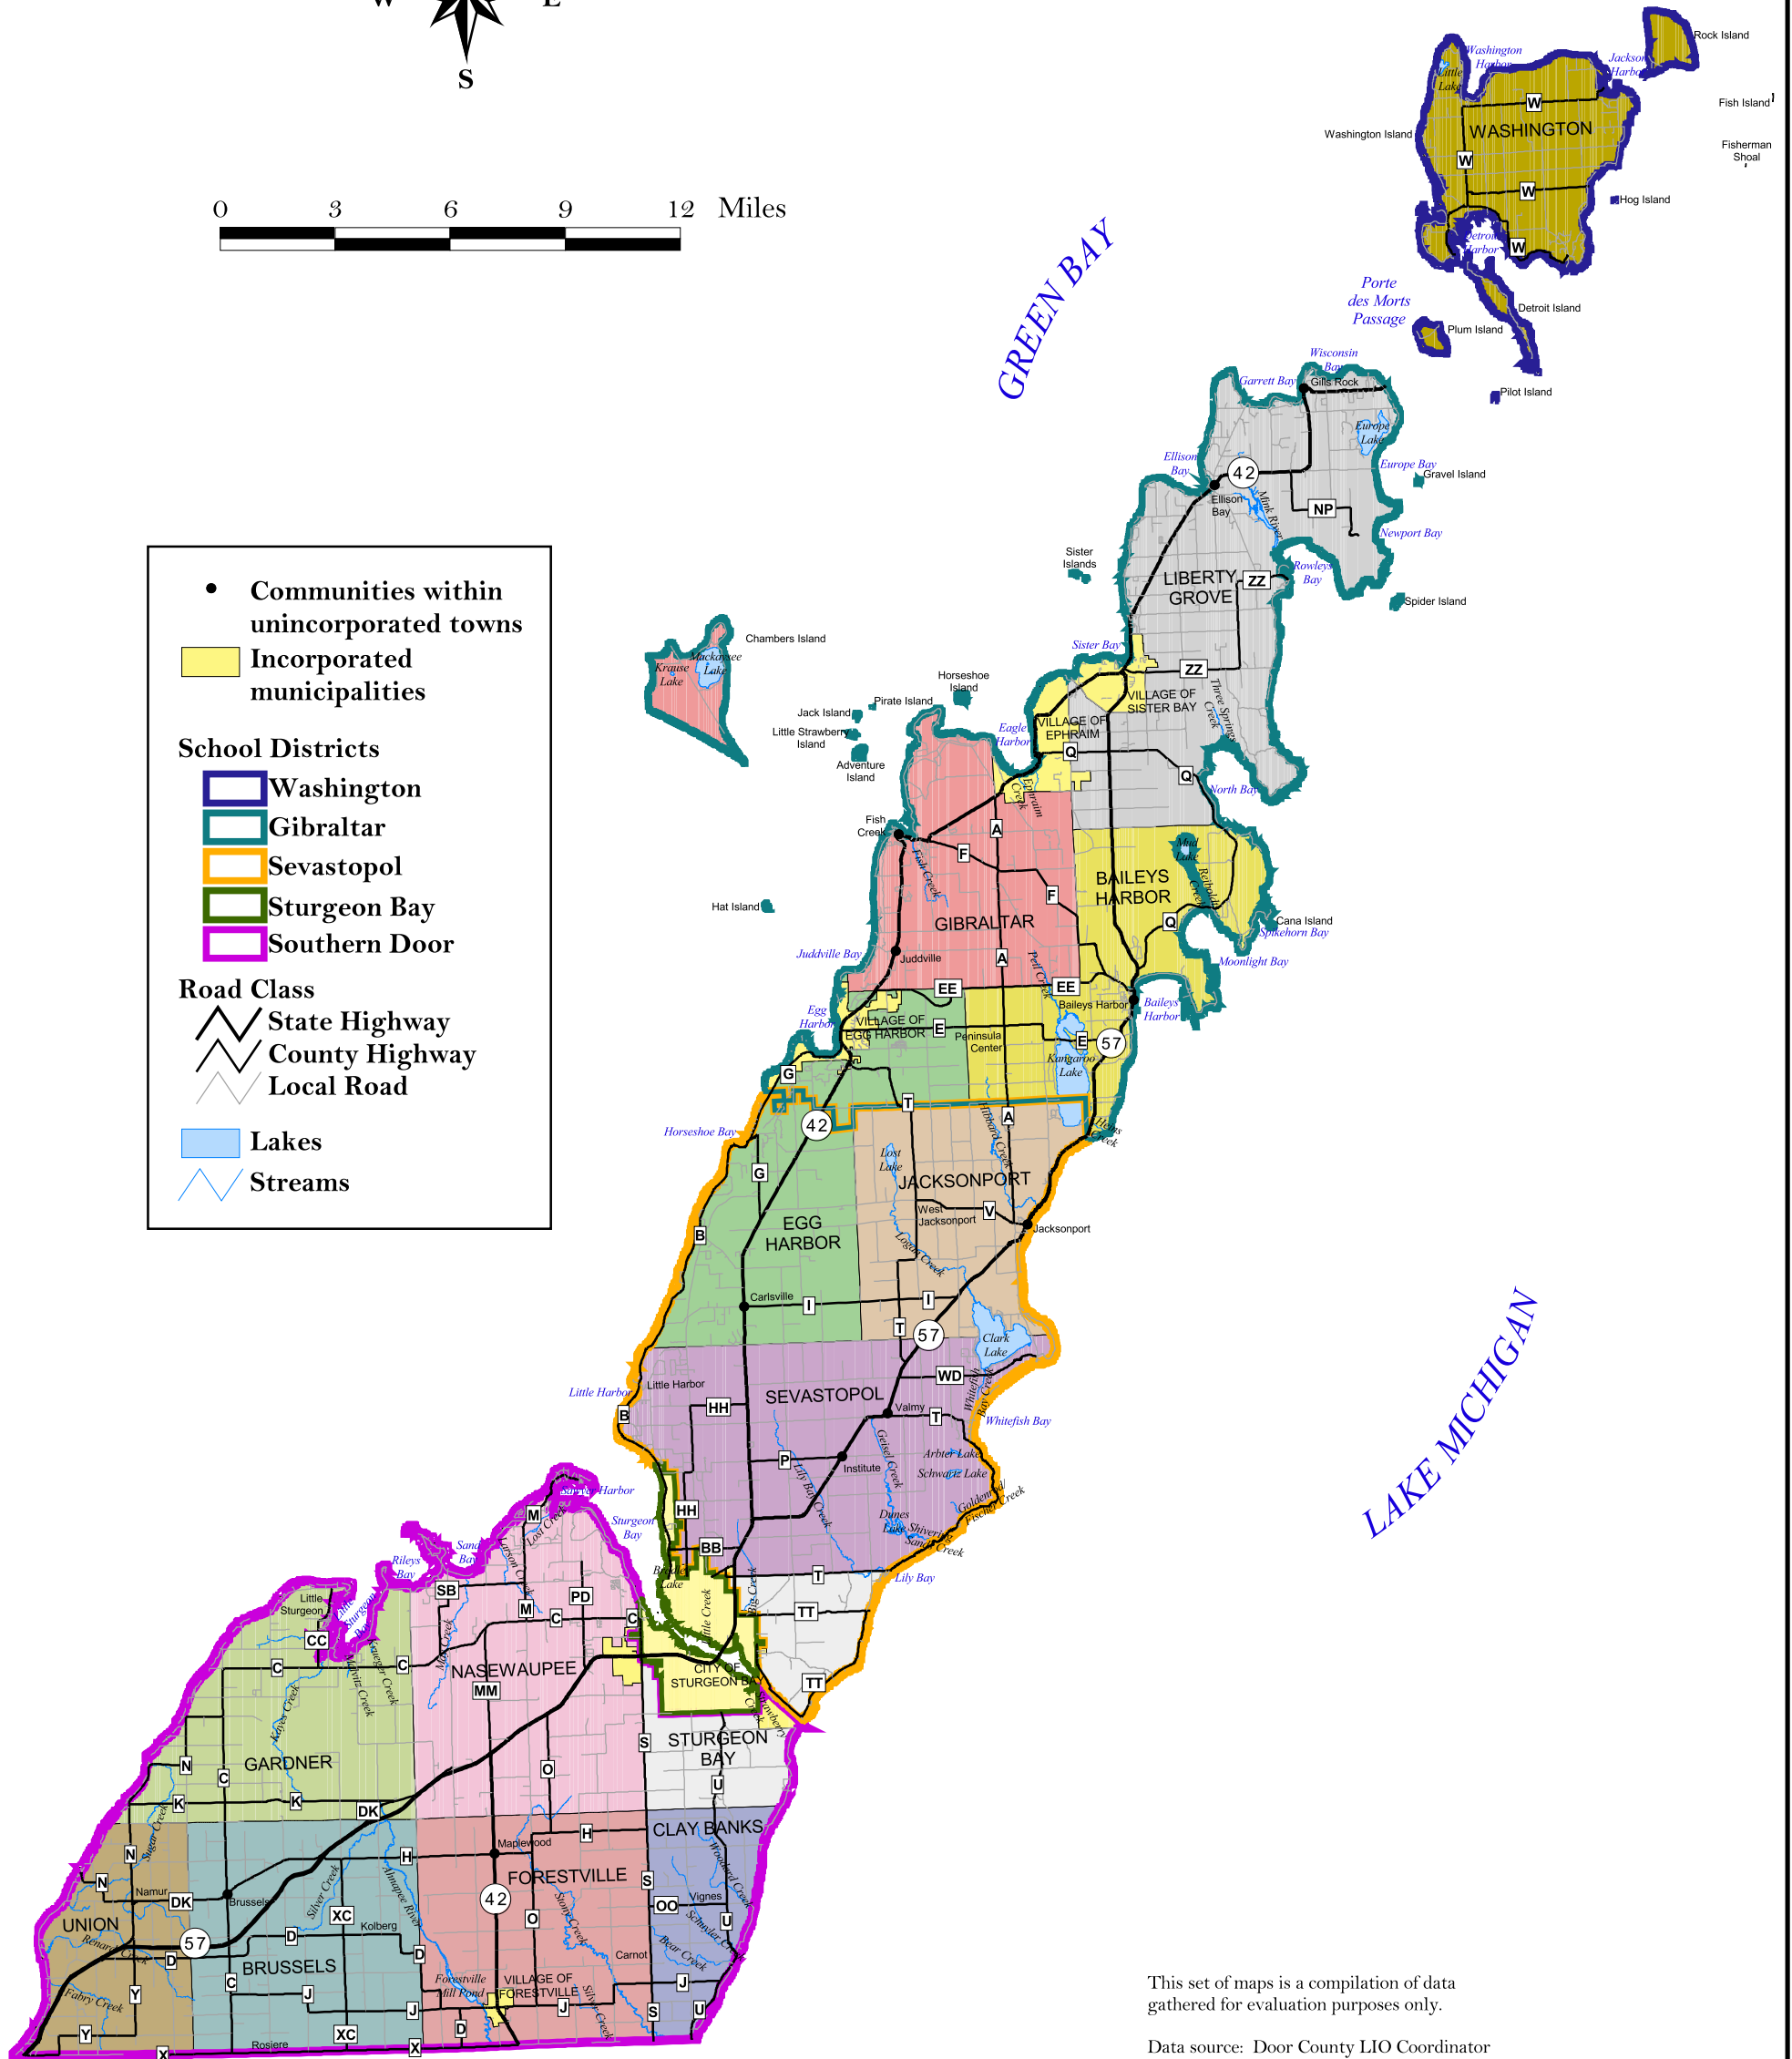

Door County Planning Dept.
421 Nebraska Street
Sturgeon Bay, WI 54235
(920) 746-2323

Door County 2030 Comprehensive Plan

Map 1.1: Door County Geography

0 3 6 9 12 Miles

- Communities within unincorporated towns
- Incorporated municipalities

School Districts

- Washington
- Gibraltar
- Sevastopol
- Sturgeon Bay
- Southern Door

Road Class

- State Highway
- County Highway
- Local Road

Lakes

Streams

This set of maps is a compilation of data gathered for evaluation purposes only.

Data source: Door County LIO Coordinator

Adopted by the Door County Board of Supervisors, October 27, 2009

Effective upon distribution per Wisconsin State Statutes, November 6, 2009