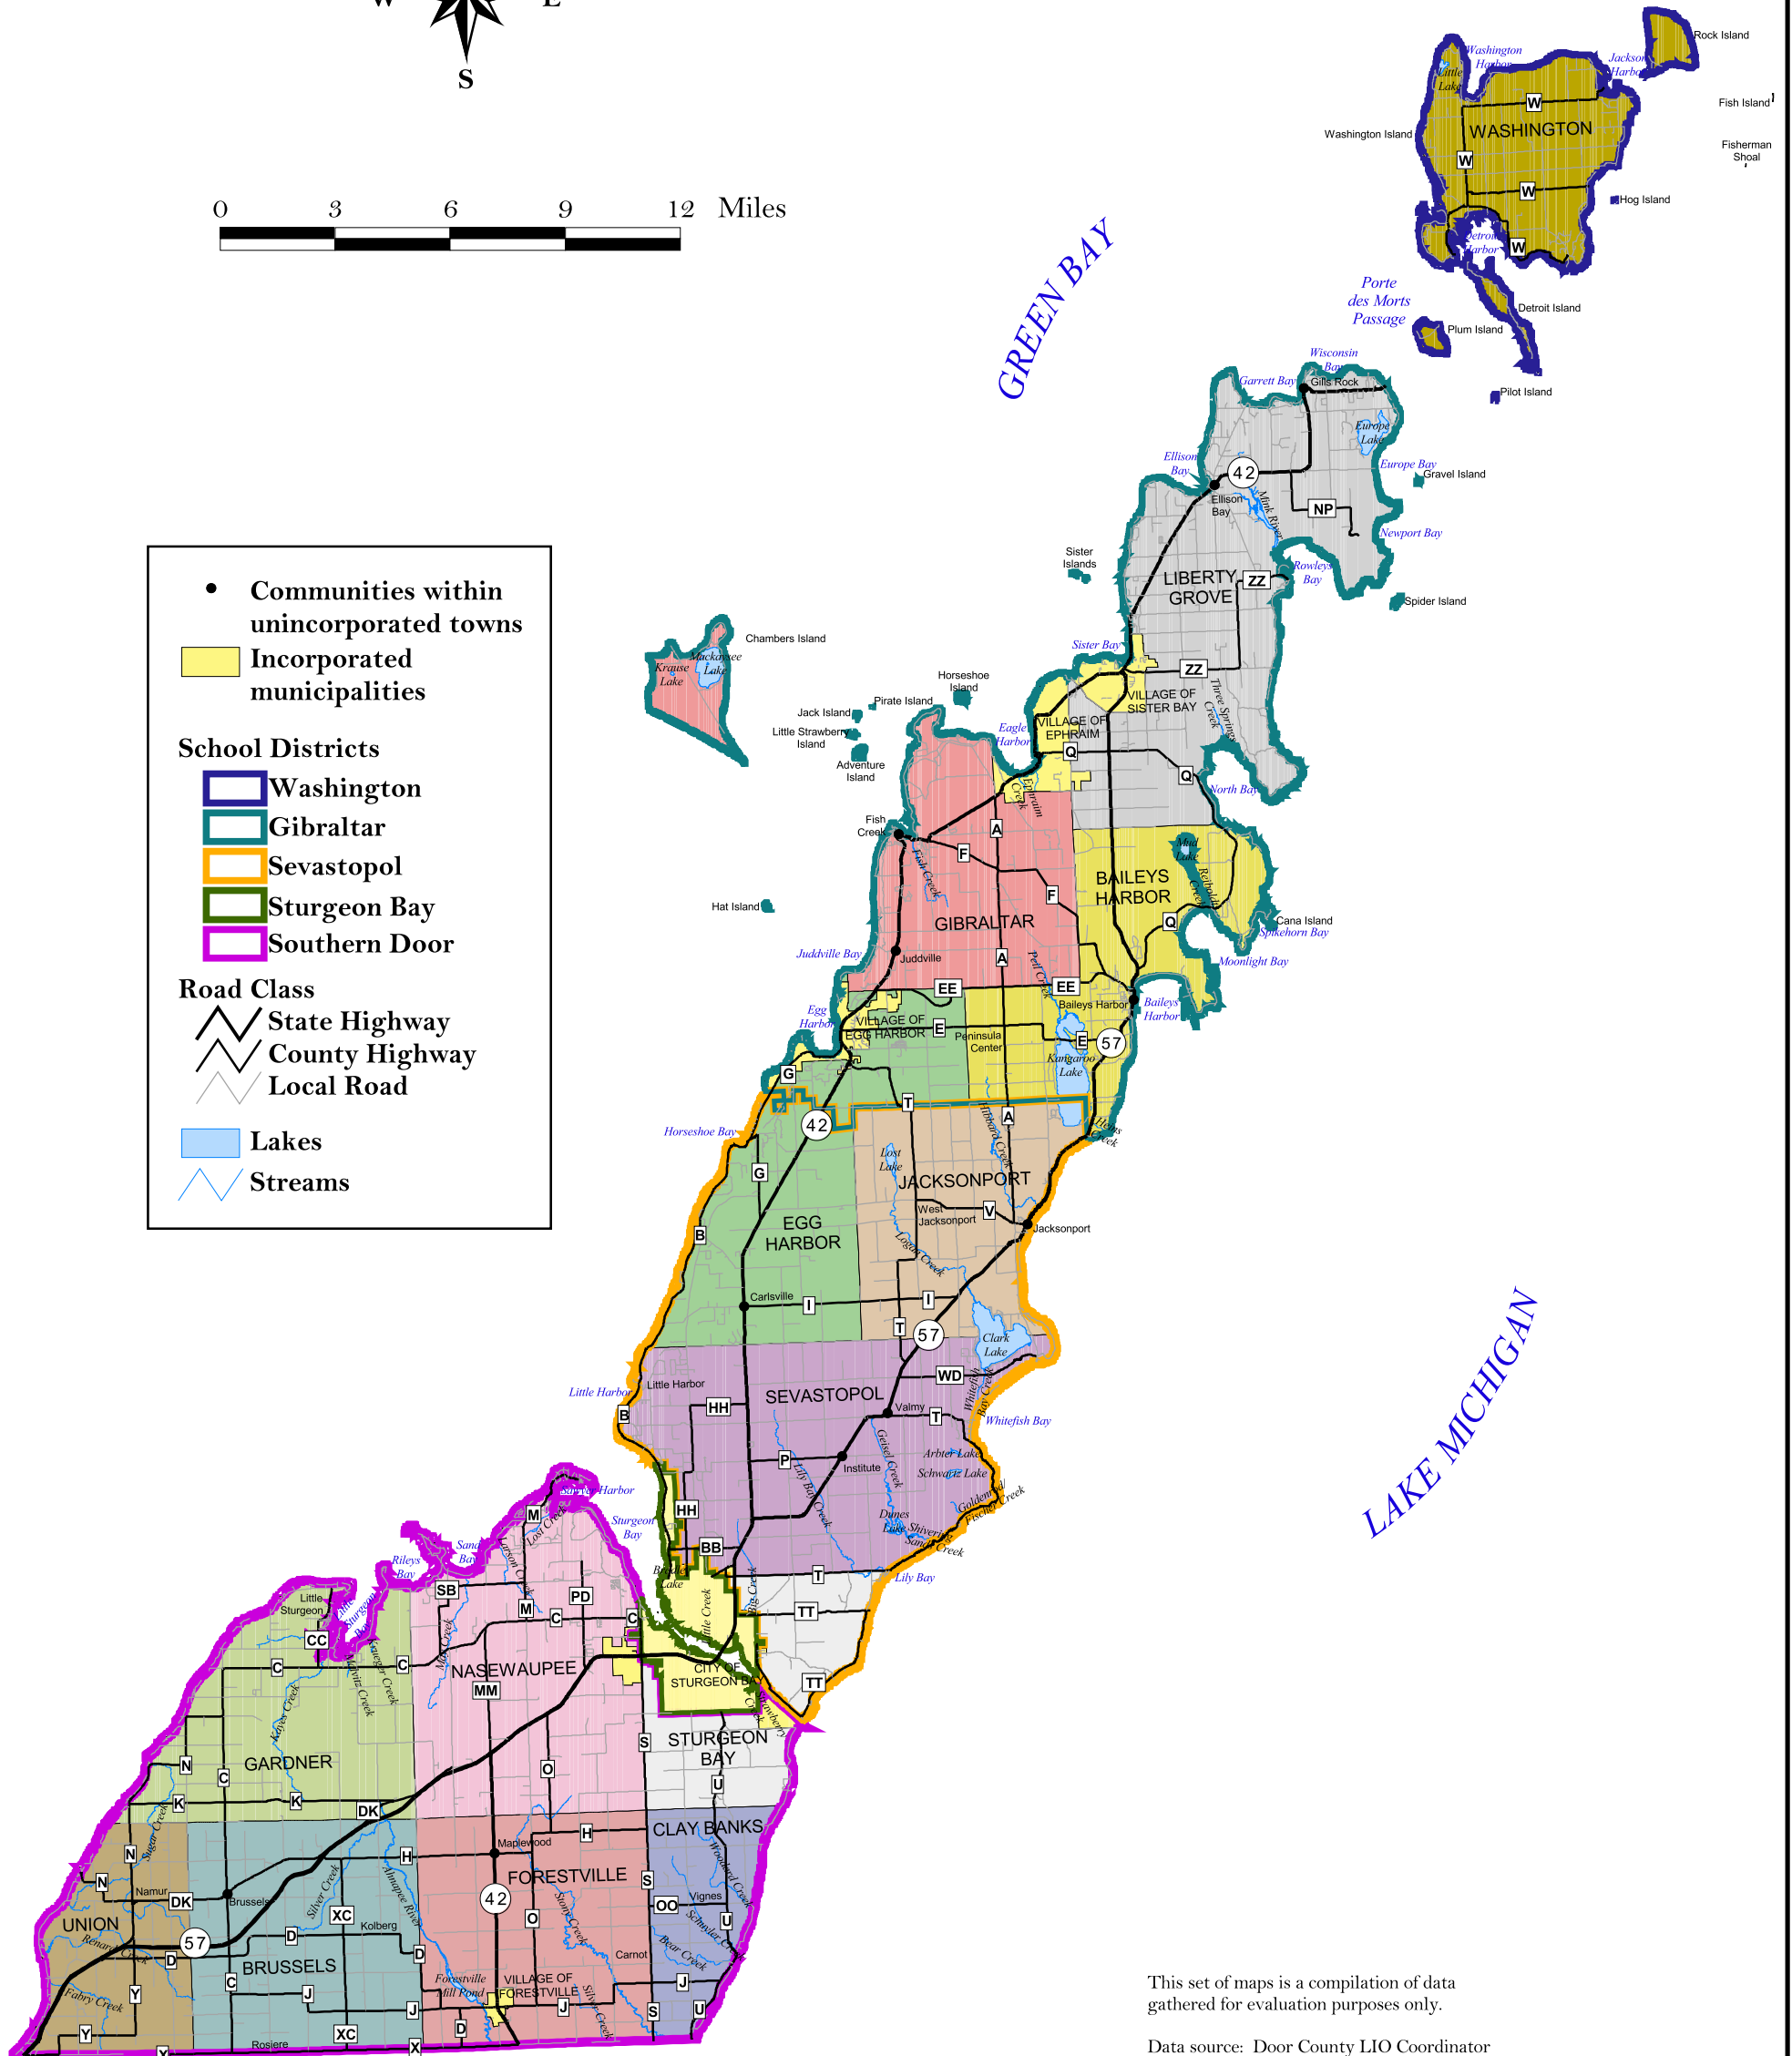

Door County Planning Dept.
421 Nebraska Street
Sturgeon Bay, WI 54235
(920) 746-2323

Door County 2030 Comprehensive Plan

Map 1.1: Door County Geography

0 3 6 9 12 Miles

- Communities within unincorporated towns
- Incorporated municipalities

School Districts

- Washington
- Gibraltar
- Sevastopol
- Sturgeon Bay
- Southern Door

Road Class

- State Highway
- County Highway
- Local Road

Lakes

Streams

This set of maps is a compilation of data gathered for evaluation purposes only.

Data source: Door County LIO Coordinator

Adopted by the Door County Board of Supervisors, October 27, 2009

Effective upon distribution per Wisconsin State Statutes, November 6, 2009