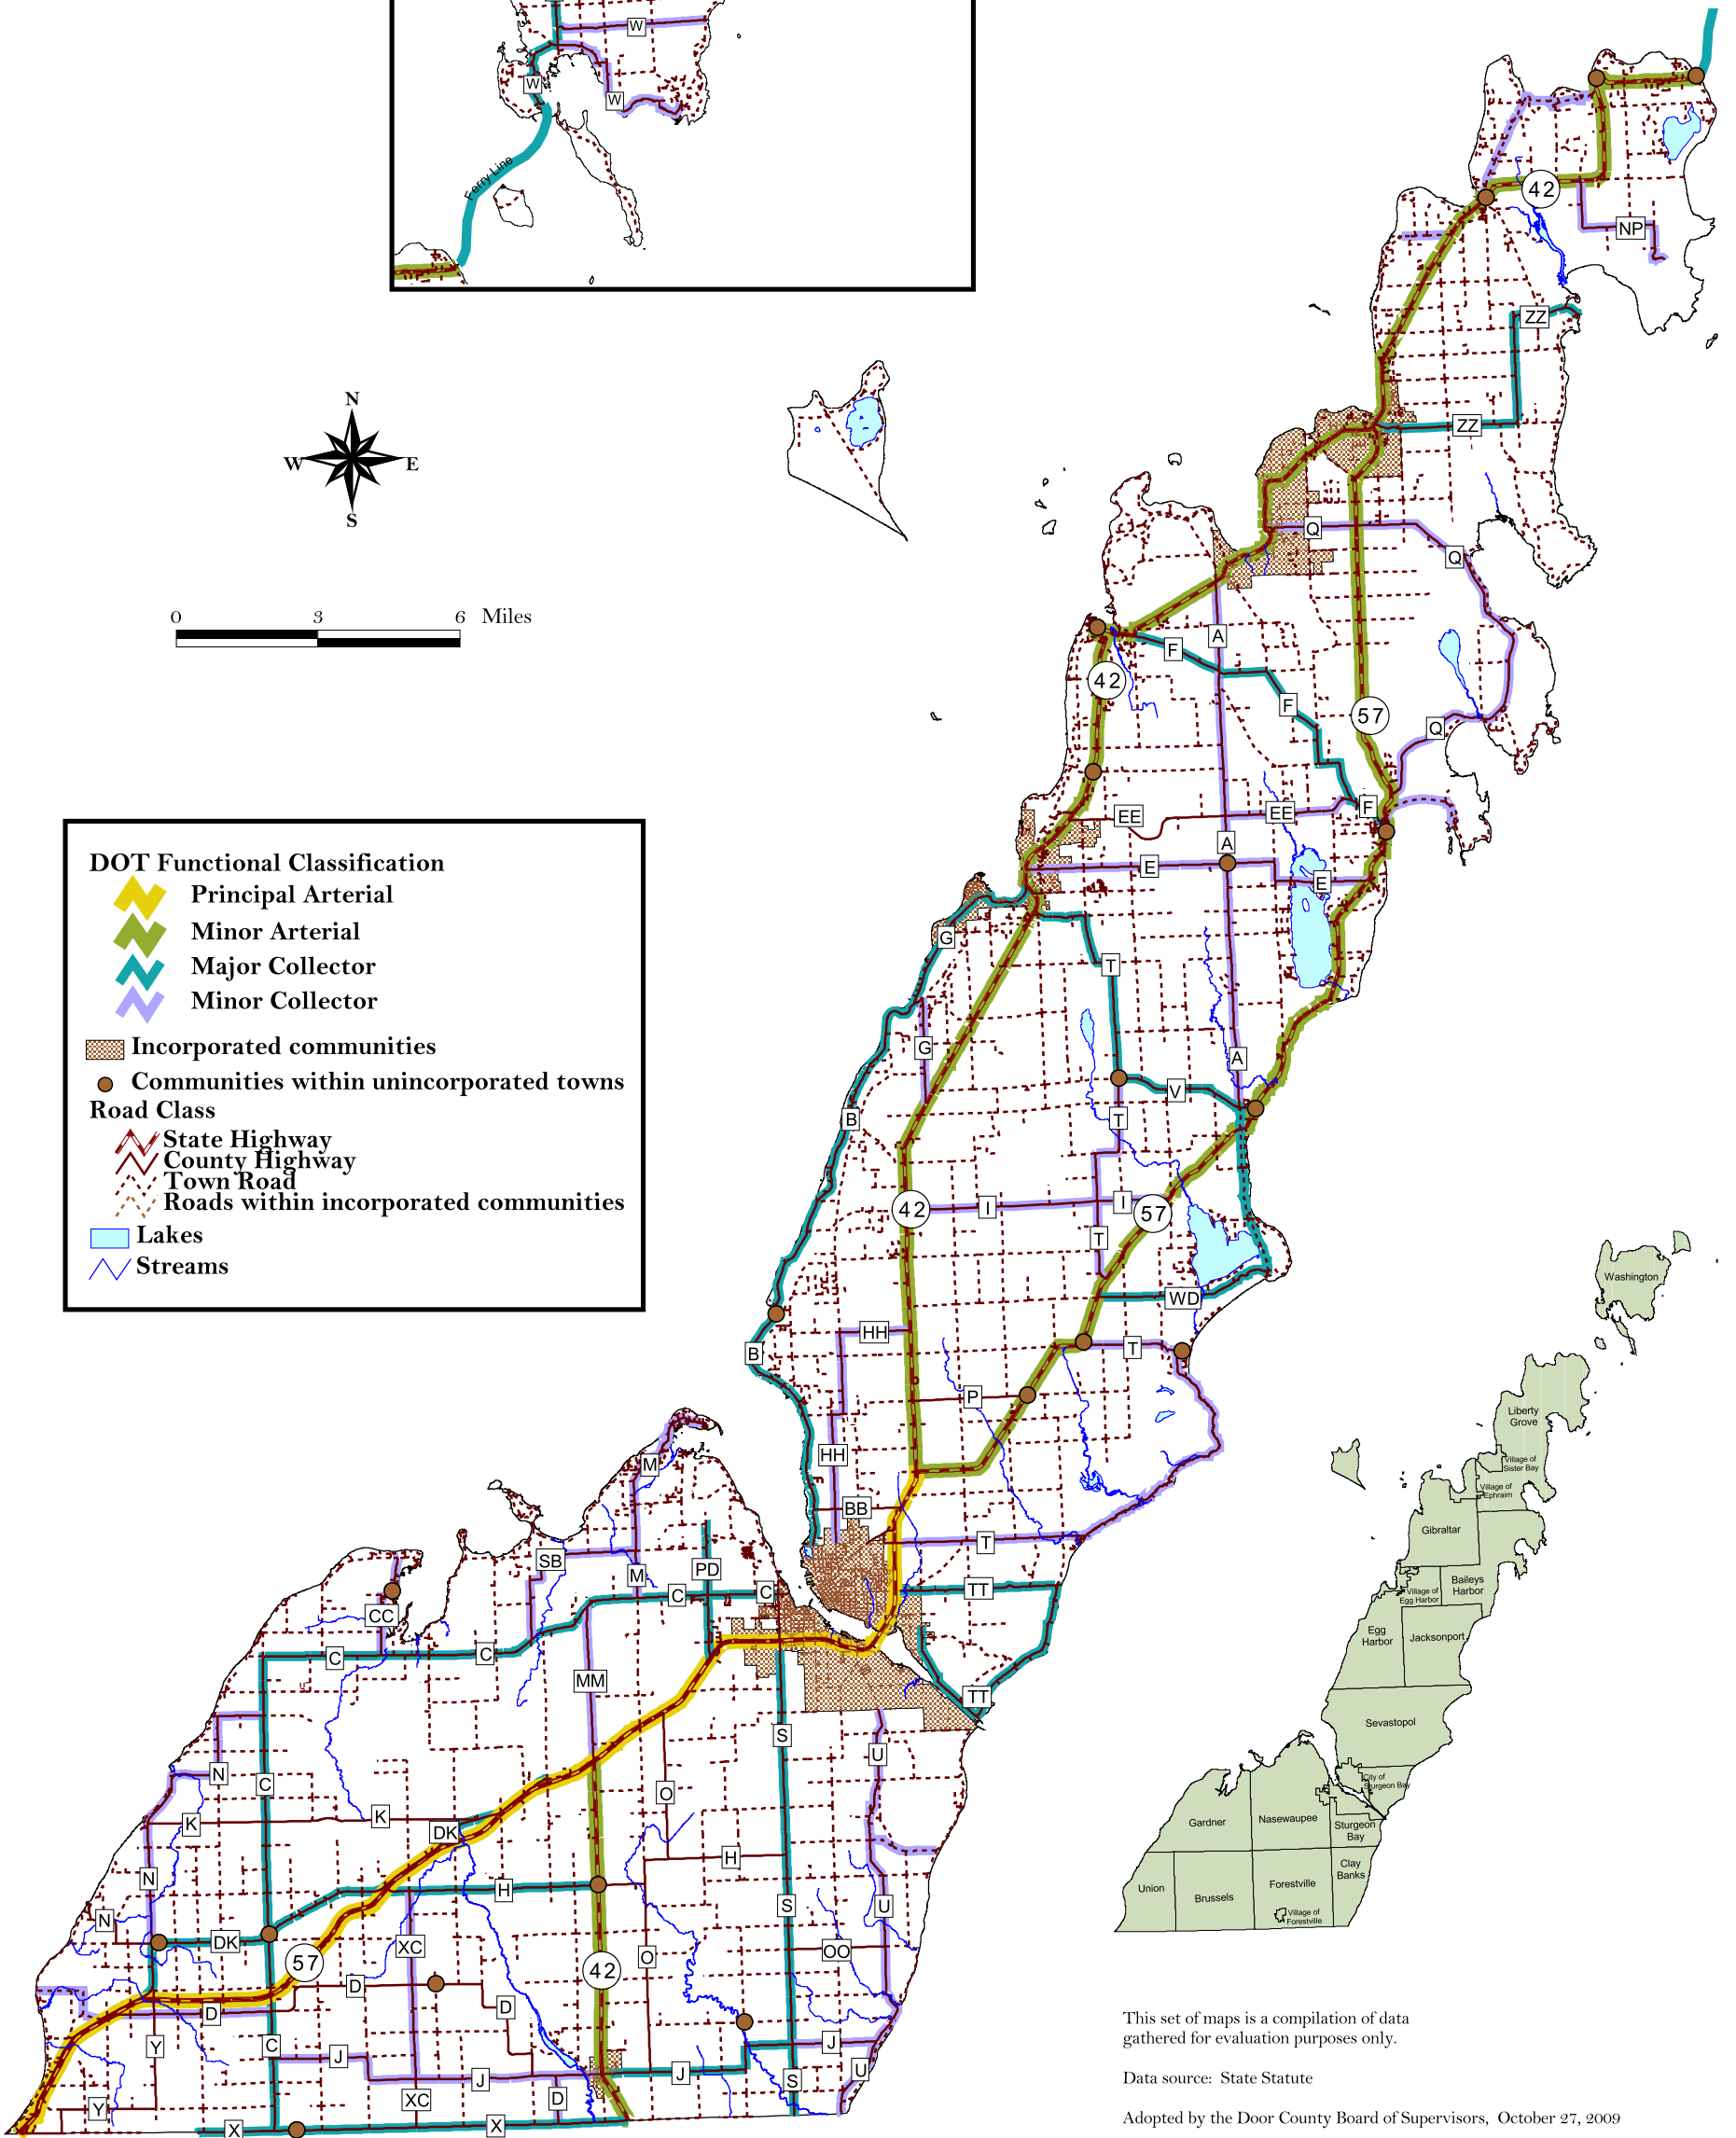

Door County Planning Dept.
421 Nebraska Street
Sturgeon Bay, WI 54235
(920) 746-2323

Door County 2030 Comprehensive Plan

Map 7.1: Functional Classification of Roads

See Town of Washington Inset

0 3 6 Miles

DOT Functional Classification

- Principal Arterial
- Minor Arterial
- Major Collector
- Minor Collector

Road Class

- Incorporated communities
- Communities within unincorporated towns
- State Highway
- County Highway
- Town Road
- Roads within incorporated communities

Water Features

- Lakes
- Streams

This set of maps is a compilation of data gathered for evaluation purposes only.

Data source: State Statute

Adopted by the Door County Board of Supervisors, October 27, 2009